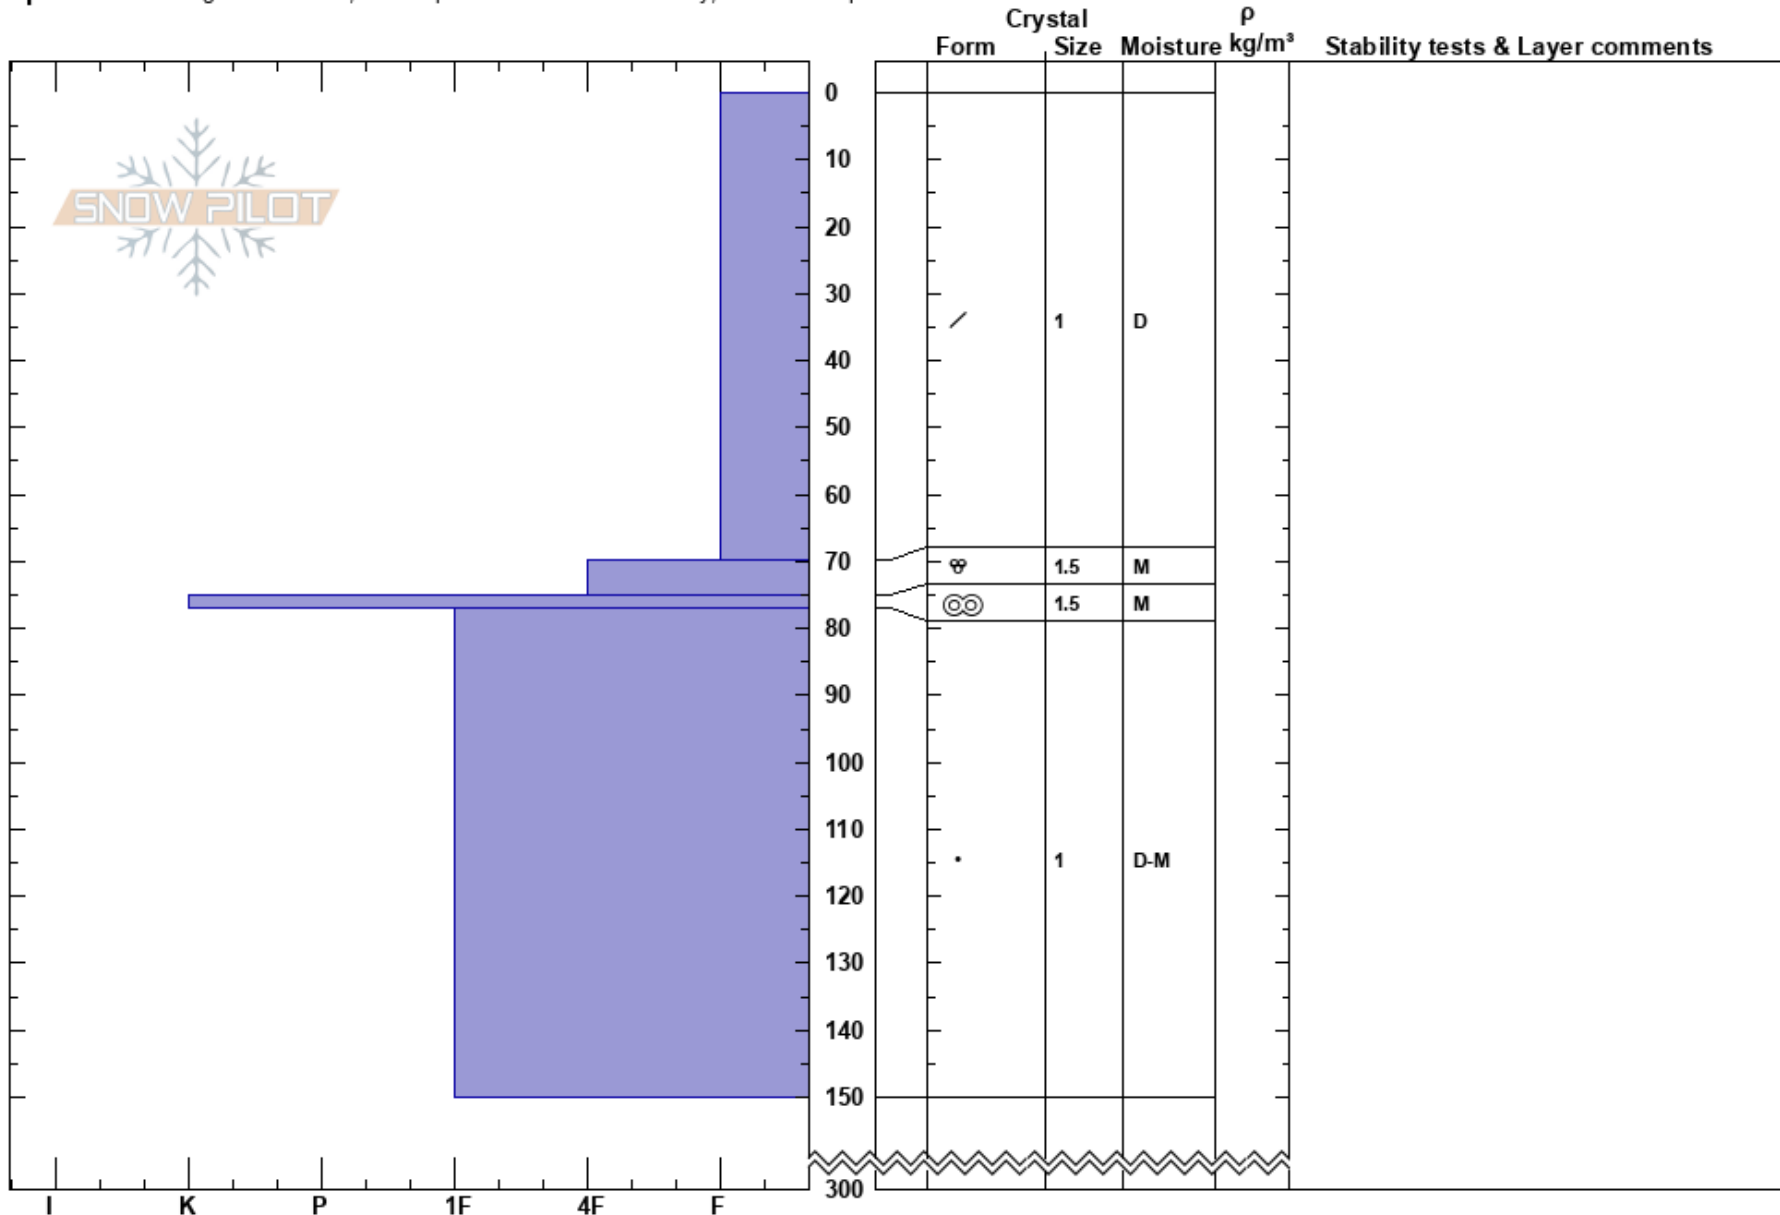

Powderhouse 1  
 Northern Sierra  
 CA  
 Elevation: 8850 ft  
 Aspect:

Arielle Todd  
 02/11/2017 - 1:20pm  
 Co-ord:  
 Slope Angle: 23°  
 Wind Loading:

Stability: Good  
 Air Temperature: -4°C  
 Sky Cover: OVC  
 Precipitation: NO  
 Wind: Calm

HS:300 Layer Notes:

Specifics: Pit dug in a Ski Area; Pit is representative of backcountry; We skied slope

Notes: