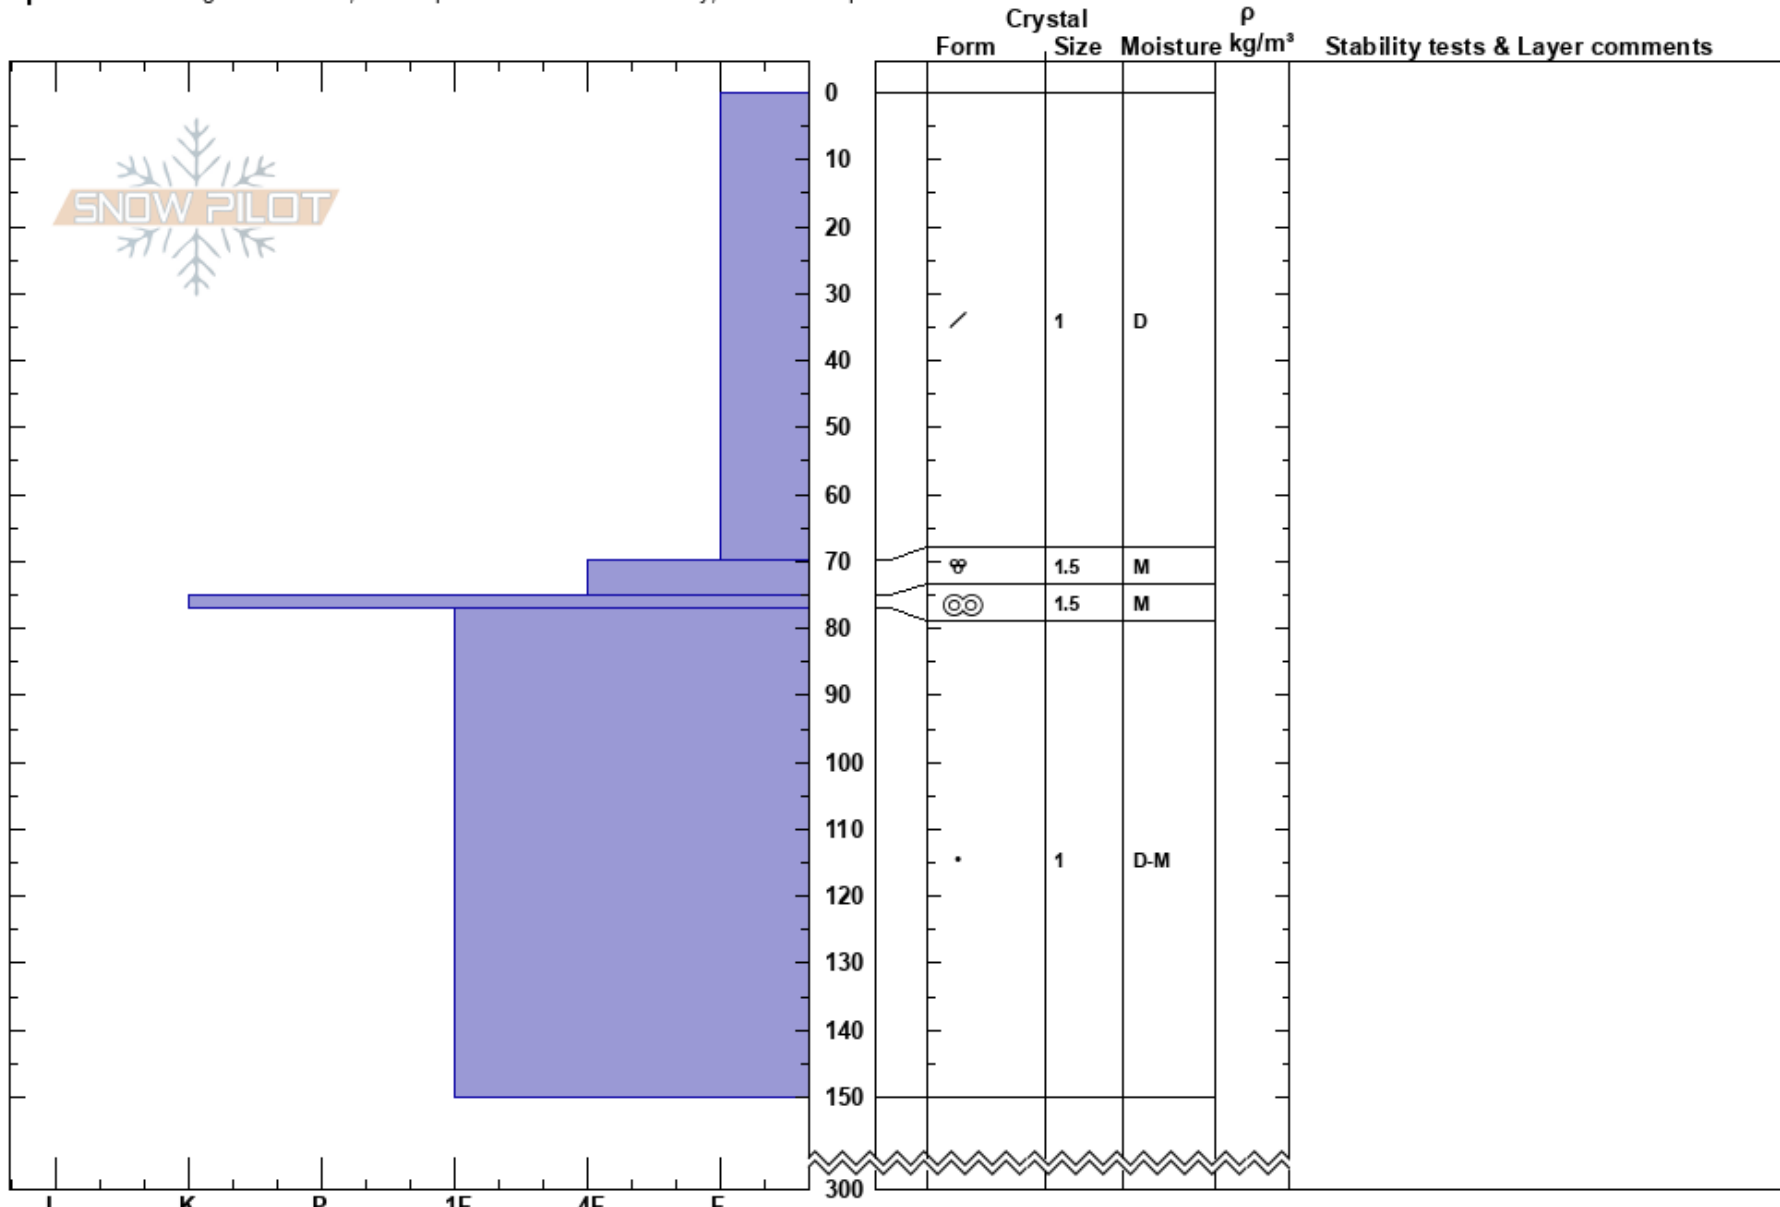

Powderhouse 1
 Northern Sierra
 CA
 Elevation: 8850 ft
 Aspect:

Arielle Todd
 02/11/2017 - 1:20pm
 Co-ord:
 Slope Angle: 23°
 Wind Loading:

Stability: Good
 Air Temperature: -4°C
 Sky Cover: OVC
 Precipitation: NO
 Wind: Calm

Specifics: Pit dug in a Ski Area; Pit is representative of backcountry; We skied slope

Notes: