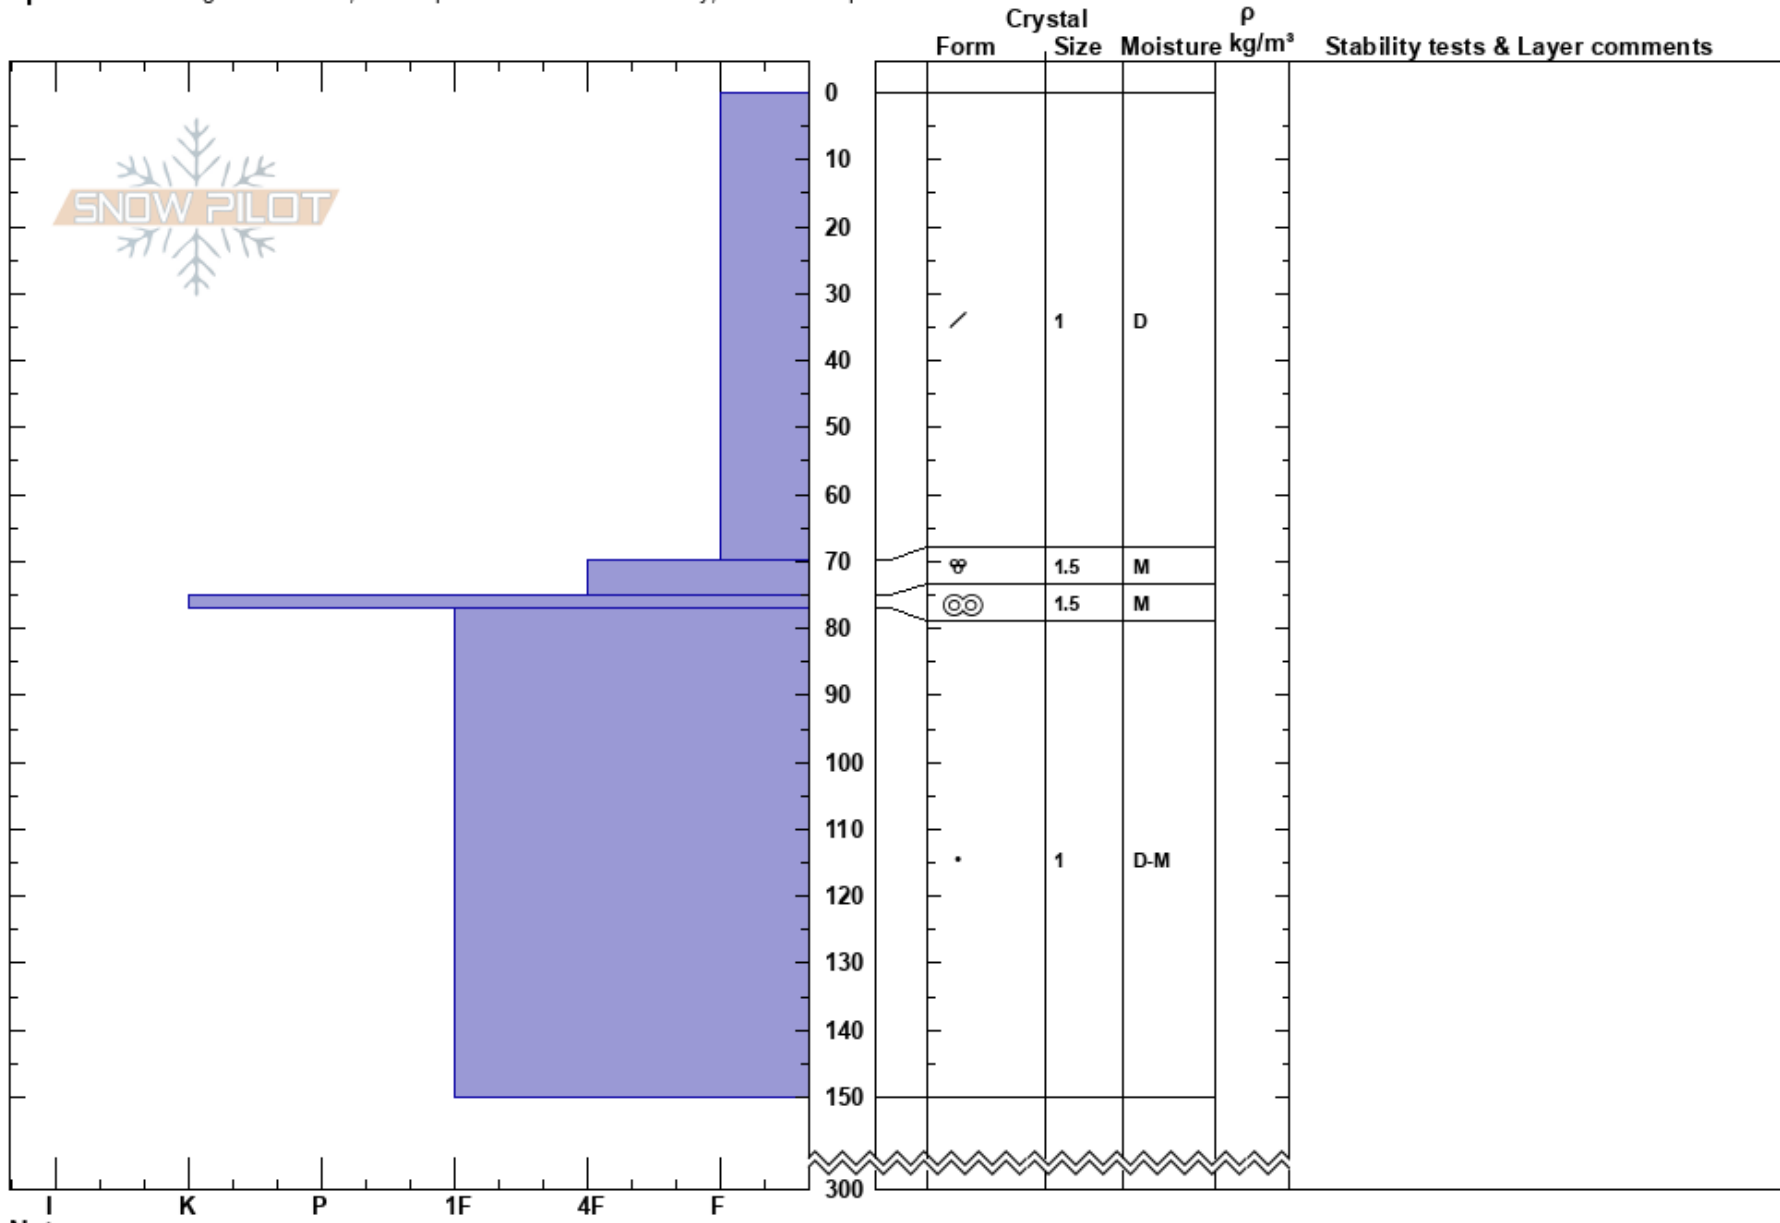

Powderhouse 1
 Northern Sierra
 CA
 Elevation: 8850 ft
 Aspect:

Arielle Todd
 02/11/2017 - 1:20pm
 Co-ord:
 Slope Angle: 23°
 Wind Loading:

Stability: Good
 Air Temperature: -4°C
 Sky Cover: OVC
 Precipitation: NO
 Wind: Calm

Specifics: Pit dug in a Ski Area; Pit is representative of backcountry; We skied slope

Notes: