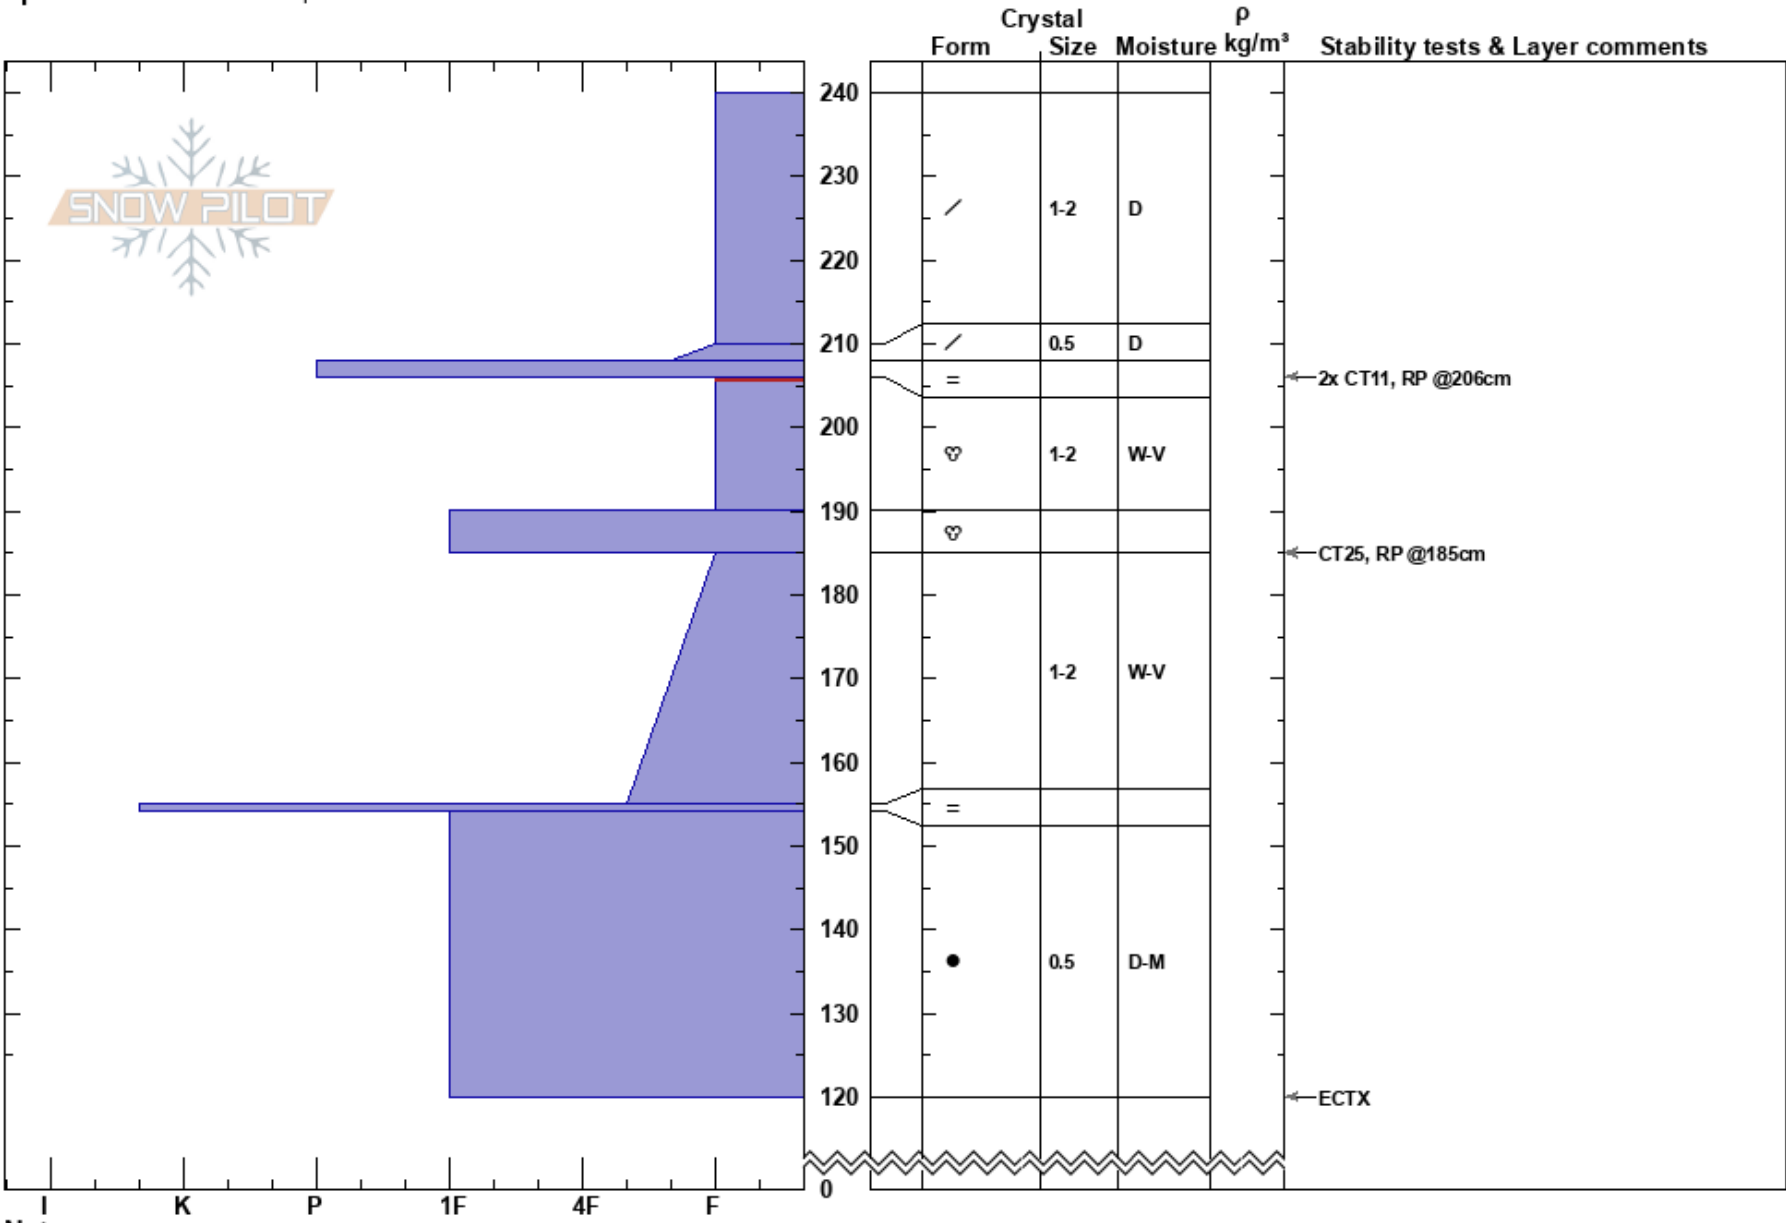

Tram ridge  
 Sierra Nevada  
 CA  
 Elevation: 6600 ft  
 Aspect: NE  
 Specifics: Ski tracks on slope

Logan Talbott  
 02/11/2017 - 12:00pm  
 Co-ord:  
 Slope Angle: 18°  
 Wind Loading: yes

Stability:  
 Air Temperature: 2°C  
 Sky Cover: BKN  
 Precipitation: NO  
 Wind: E Light Breeze

HS:240  
 PF:10  
 206-190cm:Problematic layer

Notes: Strong wind loading @ Ridge top