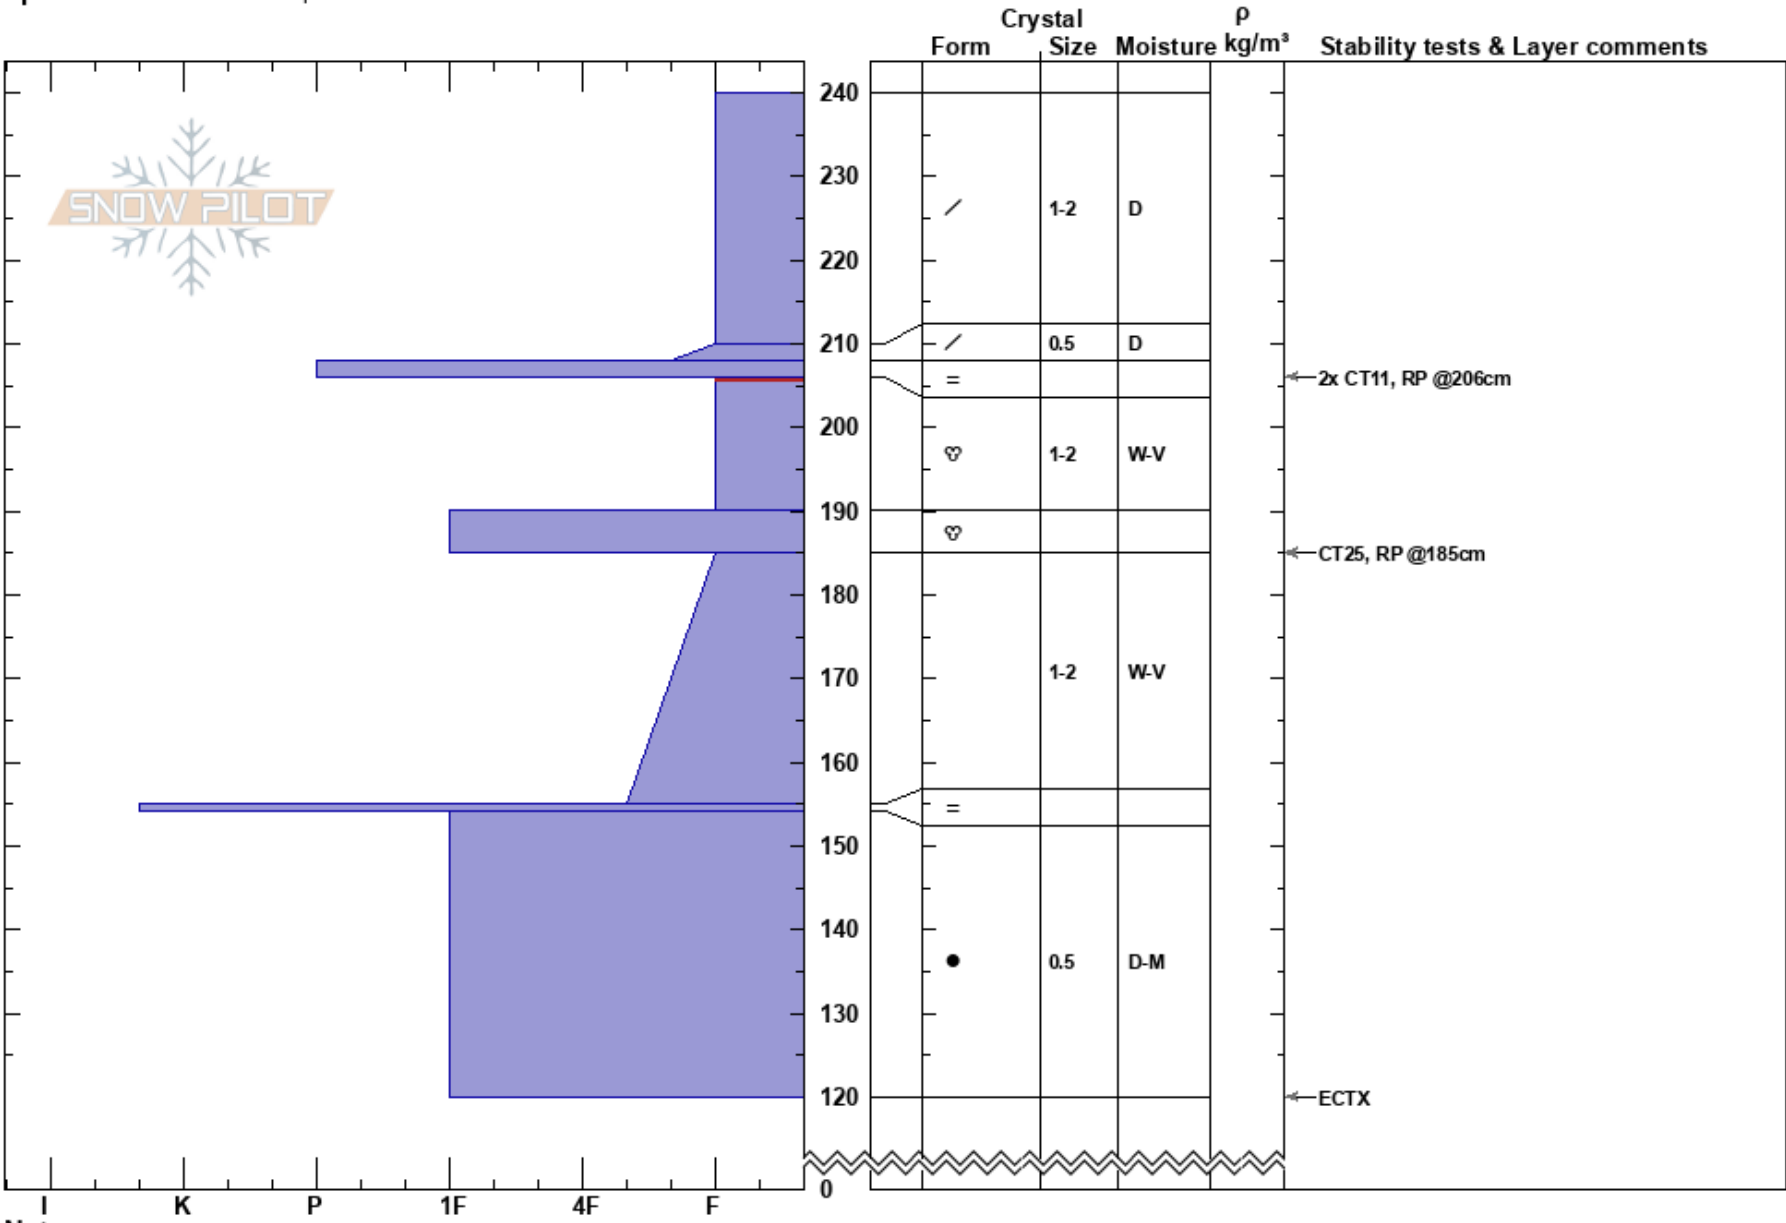

Tram ridge
 Sierra Nevada
 CA
 Elevation: 6600 ft
 Aspect: NE
 Specifics: Ski tracks on slope

Logan Talbott
 02/11/2017 - 12:00pm
 Co-ord:
 Slope Angle: 18°
 Wind Loading: yes

Stability:
 Air Temperature: 2°C
 Sky Cover: BKN
 Precipitation: NO
 Wind: E Light Breeze

HS:240
 PF:10
 206-190cm:Problematic layer

Notes: Strong wind loading @ Ridge top