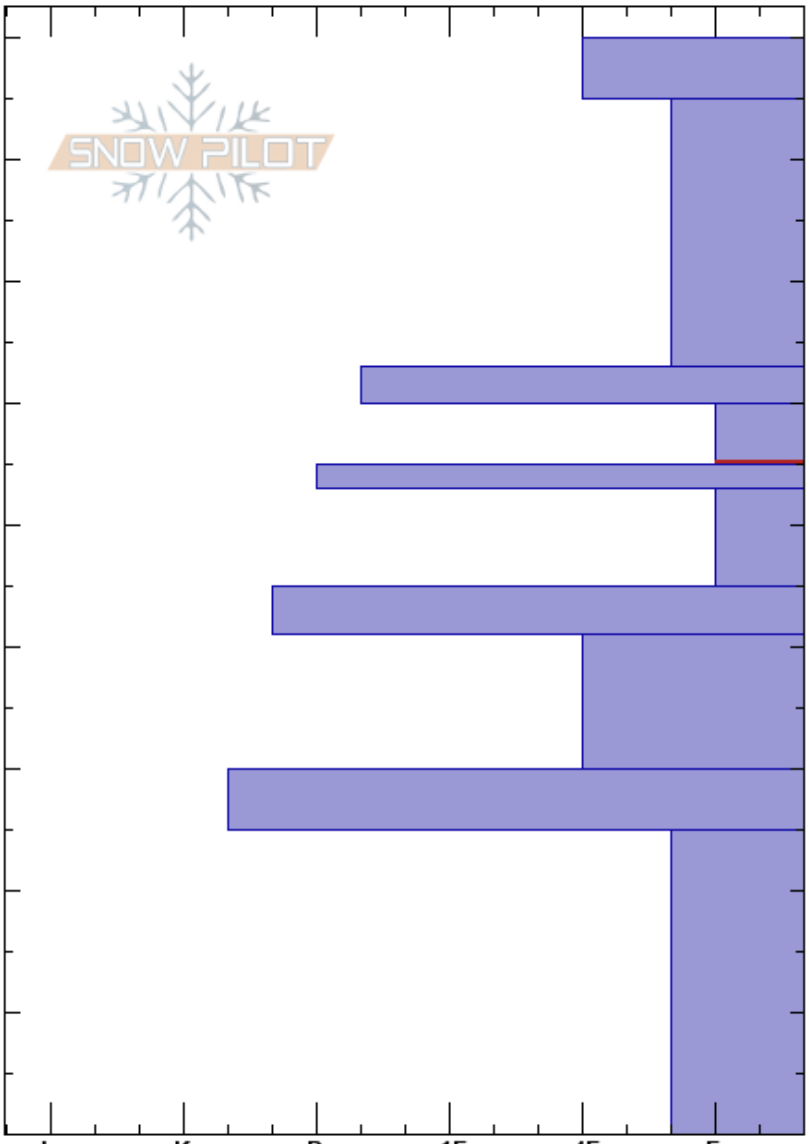

The Throne
 Bridger Range
 MT
Elevation: 8186 ft
Aspect: 90°
Specifics: Recent avalanche activity on different slopes

Alex Marienthal
 12/02/2019 - 10:30am
Co-ord: 45.88371N, -110.95067W
Slope Angle: 31°
Wind Loading:

Stability: Fair Unstable **HS:**90
Air Temperature:
Sky Cover:
Precipitation:
Wind:

Layer Notes:
 60-55cm: Problematic layer

Depth (cm)	Crystal		Moisture	ρ kg/m ³	Stability tests & Layer comments
	Form	Size			
90	/				
80	/				
70					
60	•				← ECTN12 @63cm
55	⊖				← ECTP14 @55cm
55	⊙⊙				← ECTN14 @55cm
50	□	1			
40	⊙⊙				
30	□	1-2			← ECTN16 @30cm
20	⊙⊙				
10	□	2-3			
0					