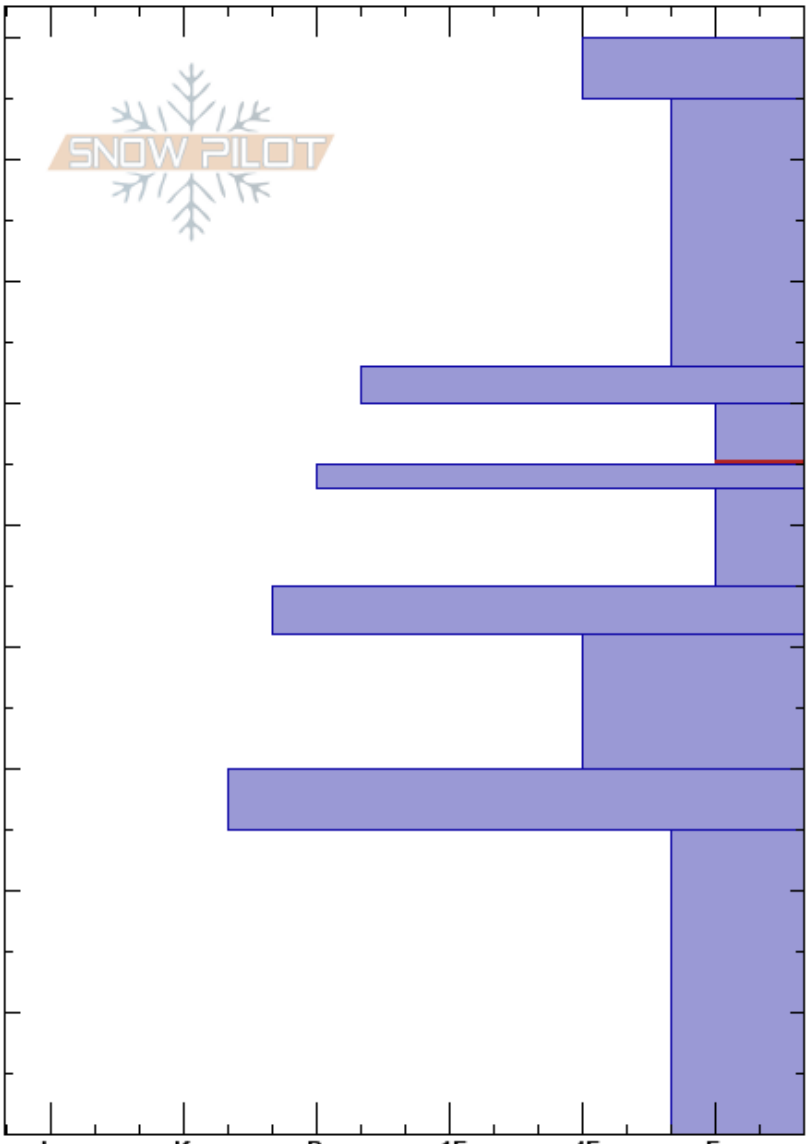

The Throne
 Bridger Range
 MT
Elevation: 8186 ft
Aspect: 90°
Specifics: Recent avalanche activity on different slopes

Alex Marienthal
 12/02/2019 - 10:30am
Co-ord: 45.88371N, -110.95067W
Slope Angle: 31°
Wind Loading:

Stability: Fair Unstable
Air Temperature:
Sky Cover:
Precipitation:
Wind:

HS:90
Layer Notes:
 60-55cm: Problematic layer

Depth (cm)	Crystal		Moisture	ρ kg/m ³	Stability tests & Layer comments
	Form	Size			
90	/				
80	/				
70					
60	•				← ECTN12 @63cm
55	⊖				← ECTP14 @55cm
55	⊙⊙				← ECTN14 @55cm
50	□	1			
40	⊙⊙				
30	□	1-2			← ECTN16 @30cm
20	⊙⊙				
10	□	2-3			
0					