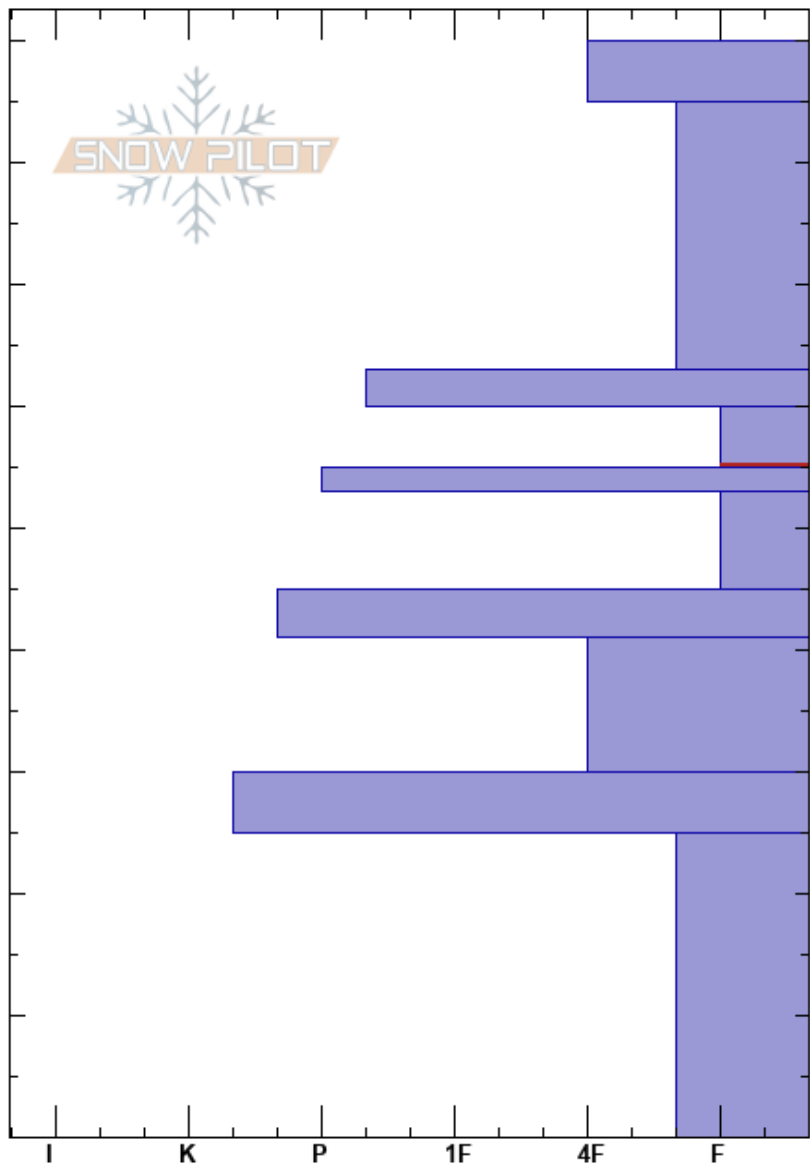

The Throne
 Bridger Range
 MT
 Elevation: 8186 ft
 Aspect: 90°
 Specifics: Recent avalanche activity on different slopes

Alex Marienthal
 12/02/2019 - 10:30am
 Co-ord: 45.88371N, -110.95067W
 Slope Angle: 31°
 Wind Loading:

Stability: Fair Unstable
 Air Temperature:
 Sky Cover:
 Precipitation:
 Wind:

HS:90
 Layer Notes:
 60-55cm: Problematic layer

Crystal Form	Crystal Size	Moisture	ρ kg/m ³	Stability tests & Layer comments
/				
/				
•				← ECTN12 @63cm
⊖				← ECTP14 @55cm
⊙⊙				← ECTN14 @55cm
□	1			
⊙⊙				
□	1-2			
⊙⊙				← ECTN16 @30cm
□	2-3			