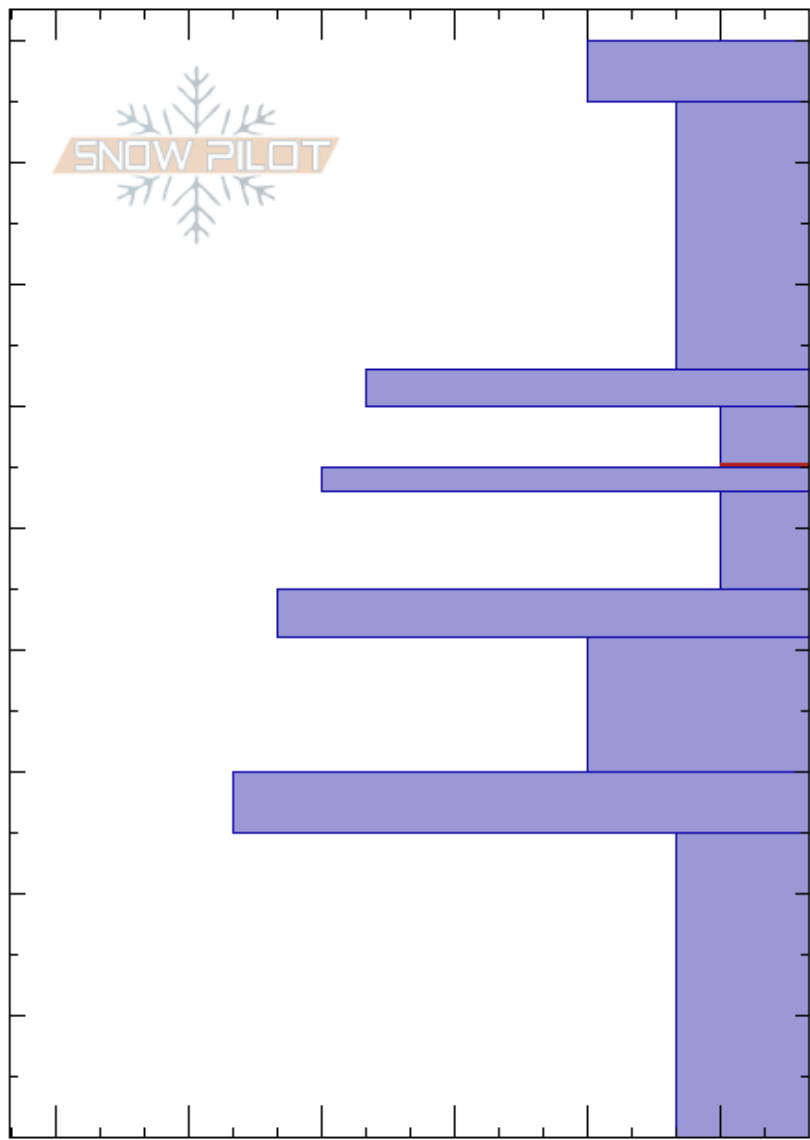

The Throne  
 Bridger Range  
 MT  
**Elevation:** 8186 ft  
**Aspect:** 90°  
**Specifics:** Recent avalanche activity on different slopes

Alex Marienthal  
 12/02/2019 - 10:30am  
**Co-ord:** 45.88371N, -110.95067W  
**Slope Angle:** 31°  
**Wind Loading:**

**Stability:** Fair Unstable **HS:**90  
**Air Temperature:**  
**Sky Cover:**  
**Precipitation:**  
**Wind:**

**Layer Notes:**  
 60-55cm: Problematic layer

Elevation (ft)	Crystal		Moisture	$\rho$ kg/m <sup>3</sup>	Stability tests & Layer comments
	Form	Size			
90	/				
80	/				
70					
60	•				← ECTN12 @63cm
55	⊖				← ECTP14 @55cm
55	⊙⊙				← ECTN14 @55cm
50	□	1			
40	⊙⊙				
30	□	1-2			← ECTN16 @30cm
20	⊙⊙				
10	□	2-3			
0					