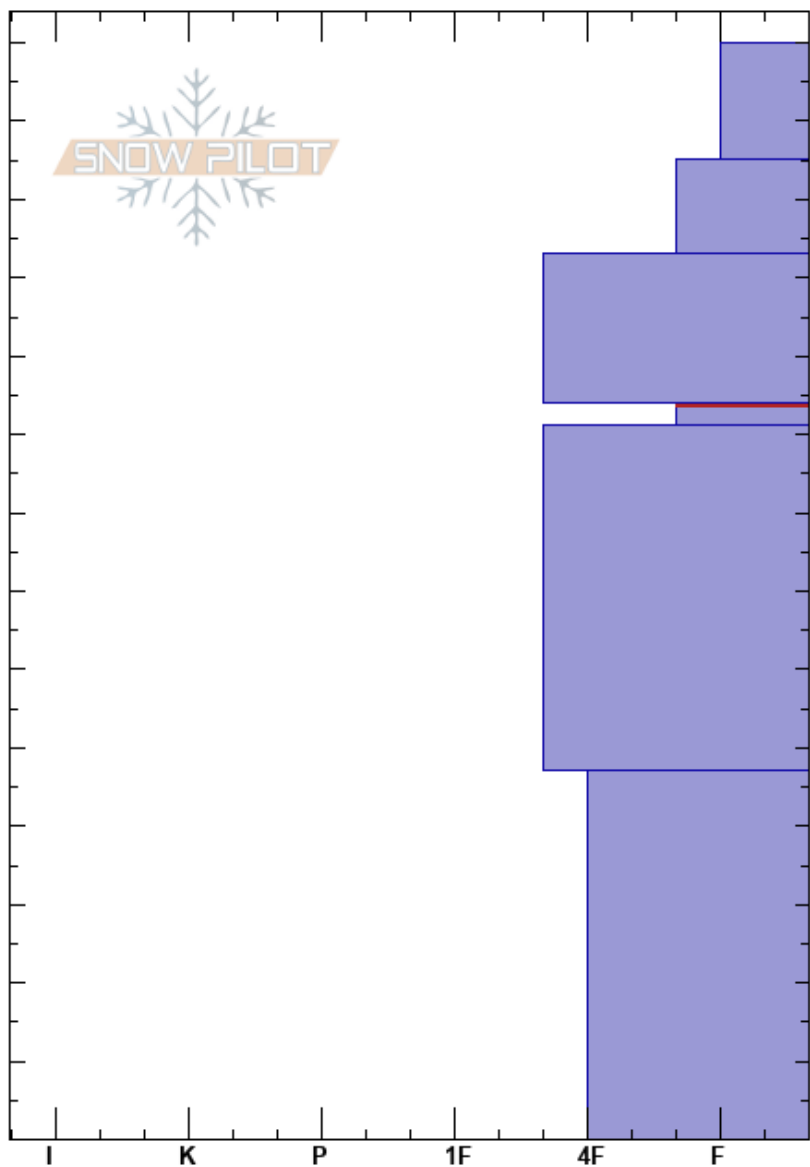

Beehive E
 Madison Range-N
 MT
 Elevation: 9200 ft
 Aspect: 100°
 Specifics: Collapsing, localized

Eric Knoff
 02/11/2017 - 11:00am
 Co-ord:
 Slope Angle: 32°
 Wind Loading: no

Stability: Fair Unstable HS:140
 Air Temperature: -10°C
 Sky Cover:
 Precipitation: NO
 Wind: NW Moderate
 Layer Notes:
 94-91cm: Problematic layer

Crystal Form	Crystal Size	Moisture	ρ kg/m ³	Stability tests & Layer comments
+				
/				
•				
☒	0.5-1			← ECTP27 @94cm ← PST30/100 (End) @94cm
⊖				
⊖	1-2			

Notes: CPST 26/100 end