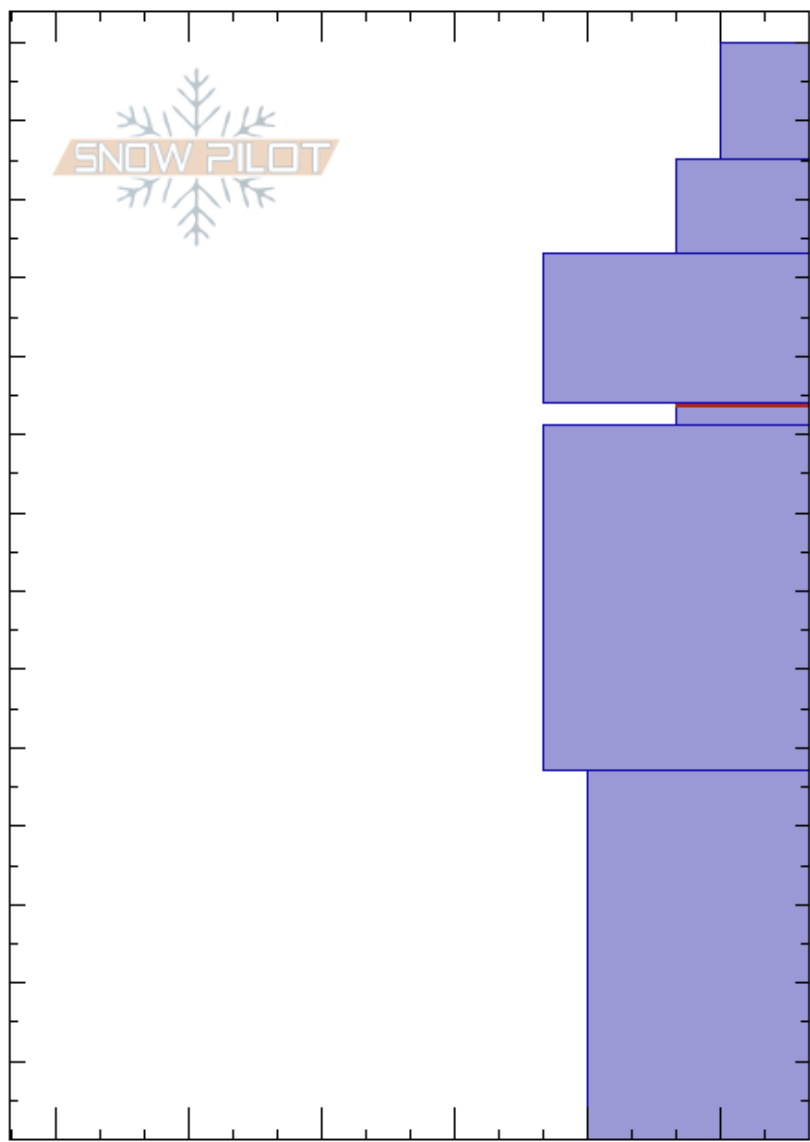

Beehive E  
 Madison Range-N  
 MT  
 Elevation: 9200 ft  
 Aspect: 100°  
 Specifics: Collapsing, localized

Eric Knoff  
 02/11/2017 - 11:00am  
 Co-ord:  
 Slope Angle: 32°  
 Wind Loading: no

Stability: Fair Unstable **HS:140**  
 Air Temperature: -10°C  
 Sky Cover:  
 Precipitation: NO  
 Wind: NW Moderate  
 Layer Notes:  
 94-91cm: Problematic layer

Crystal Form	Crystal Size	Moisture	$\rho$ kg/m <sup>3</sup>	Stability tests & Layer comments
+				
/				
•				
☒	0.5-1			← ECTP27 @94cm ← PST30/100 (End) @94cm
⊖				
⊖	1-2			

Notes: CPST 26/100 end