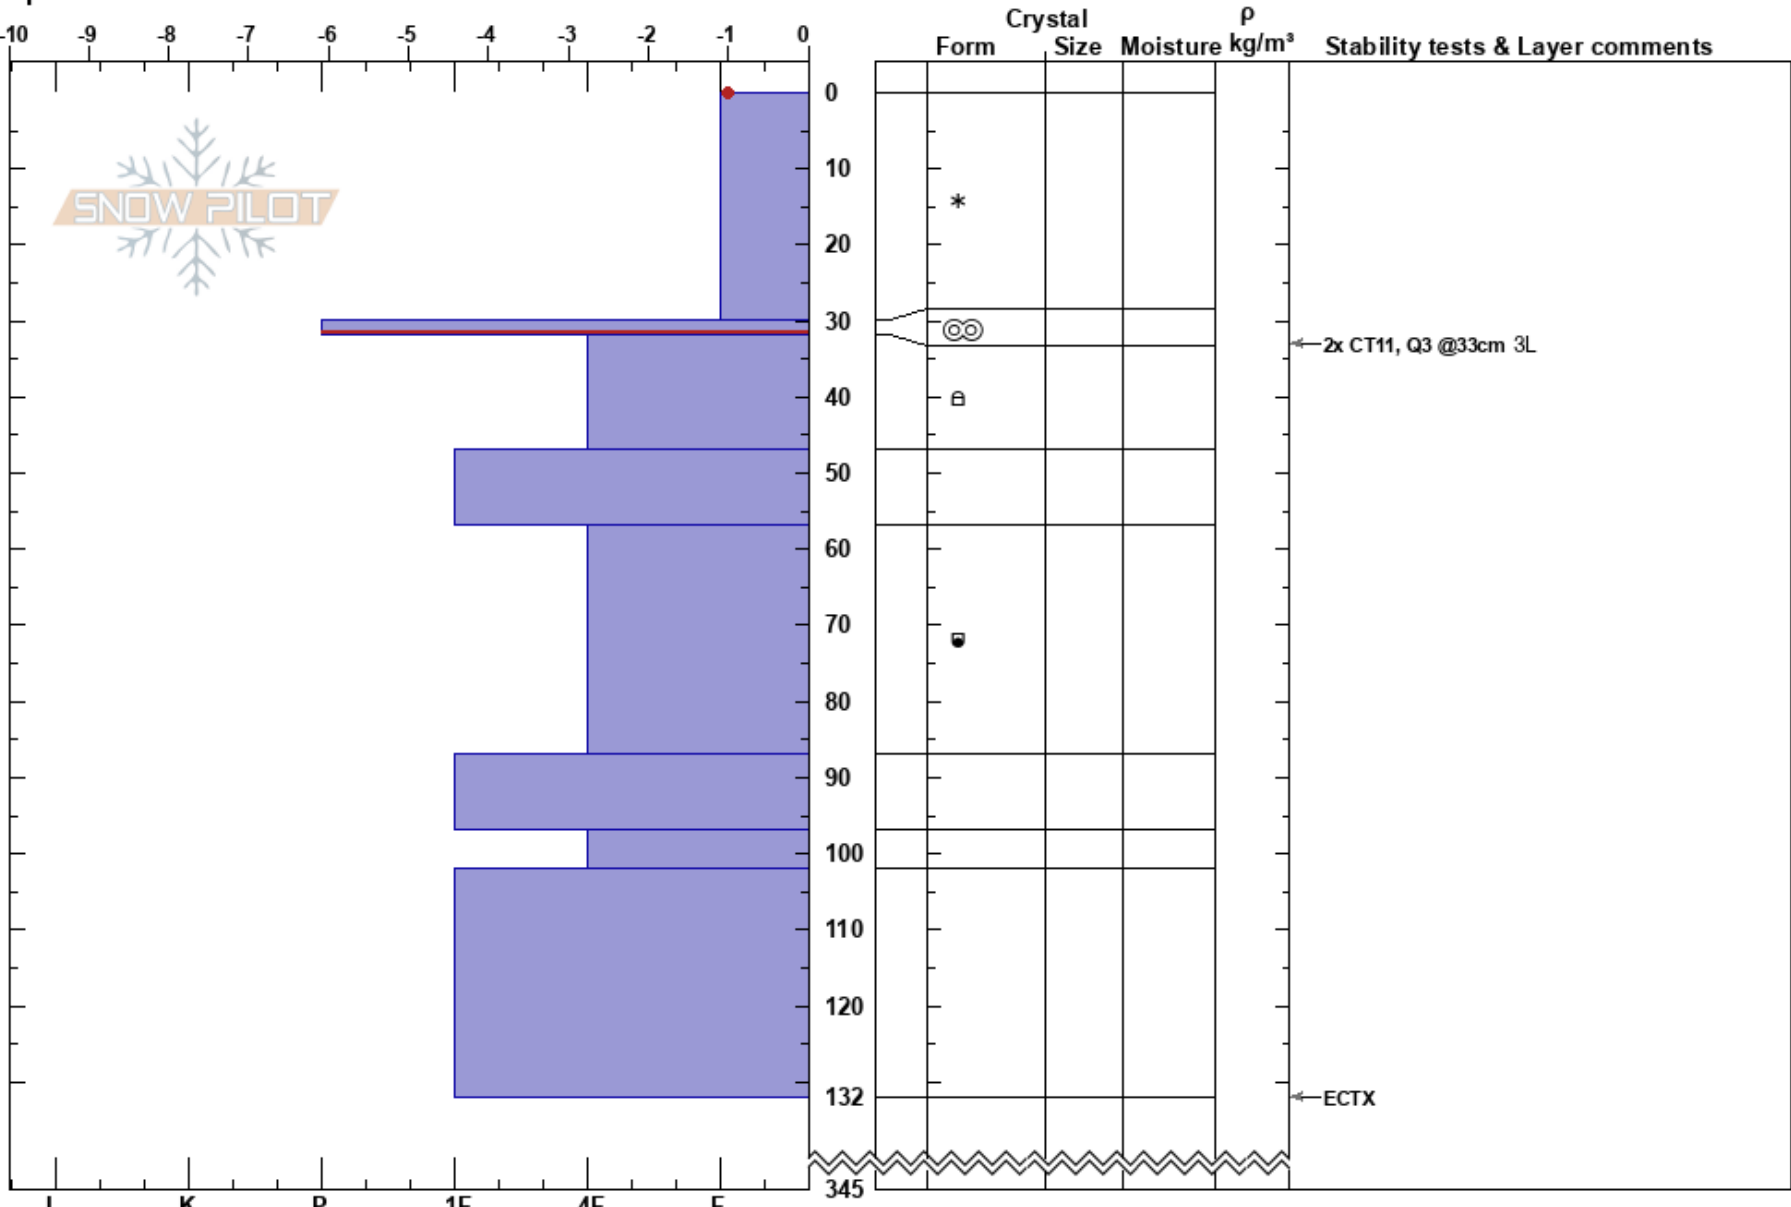

Gobblers Knob
 Central Wasatch
 UT
 Elevation: 9200 ft
 Aspect: 290°
 Specifics:

Chad Brackelsberg
 02/11/2017 - 12:00pm
 Co-ord: 12S 41W 112N
 Slope Angle: 32°
 Wind Loading: no

Stability: **HS:345**
 Air Temperature: -4°C
 Sky Cover: OVC
 Precipitation: NO
 Wind: Calm
 Layer Notes: 30-32cm: Problematic layer

Notes: Snowpack in this location was much deeper than expected