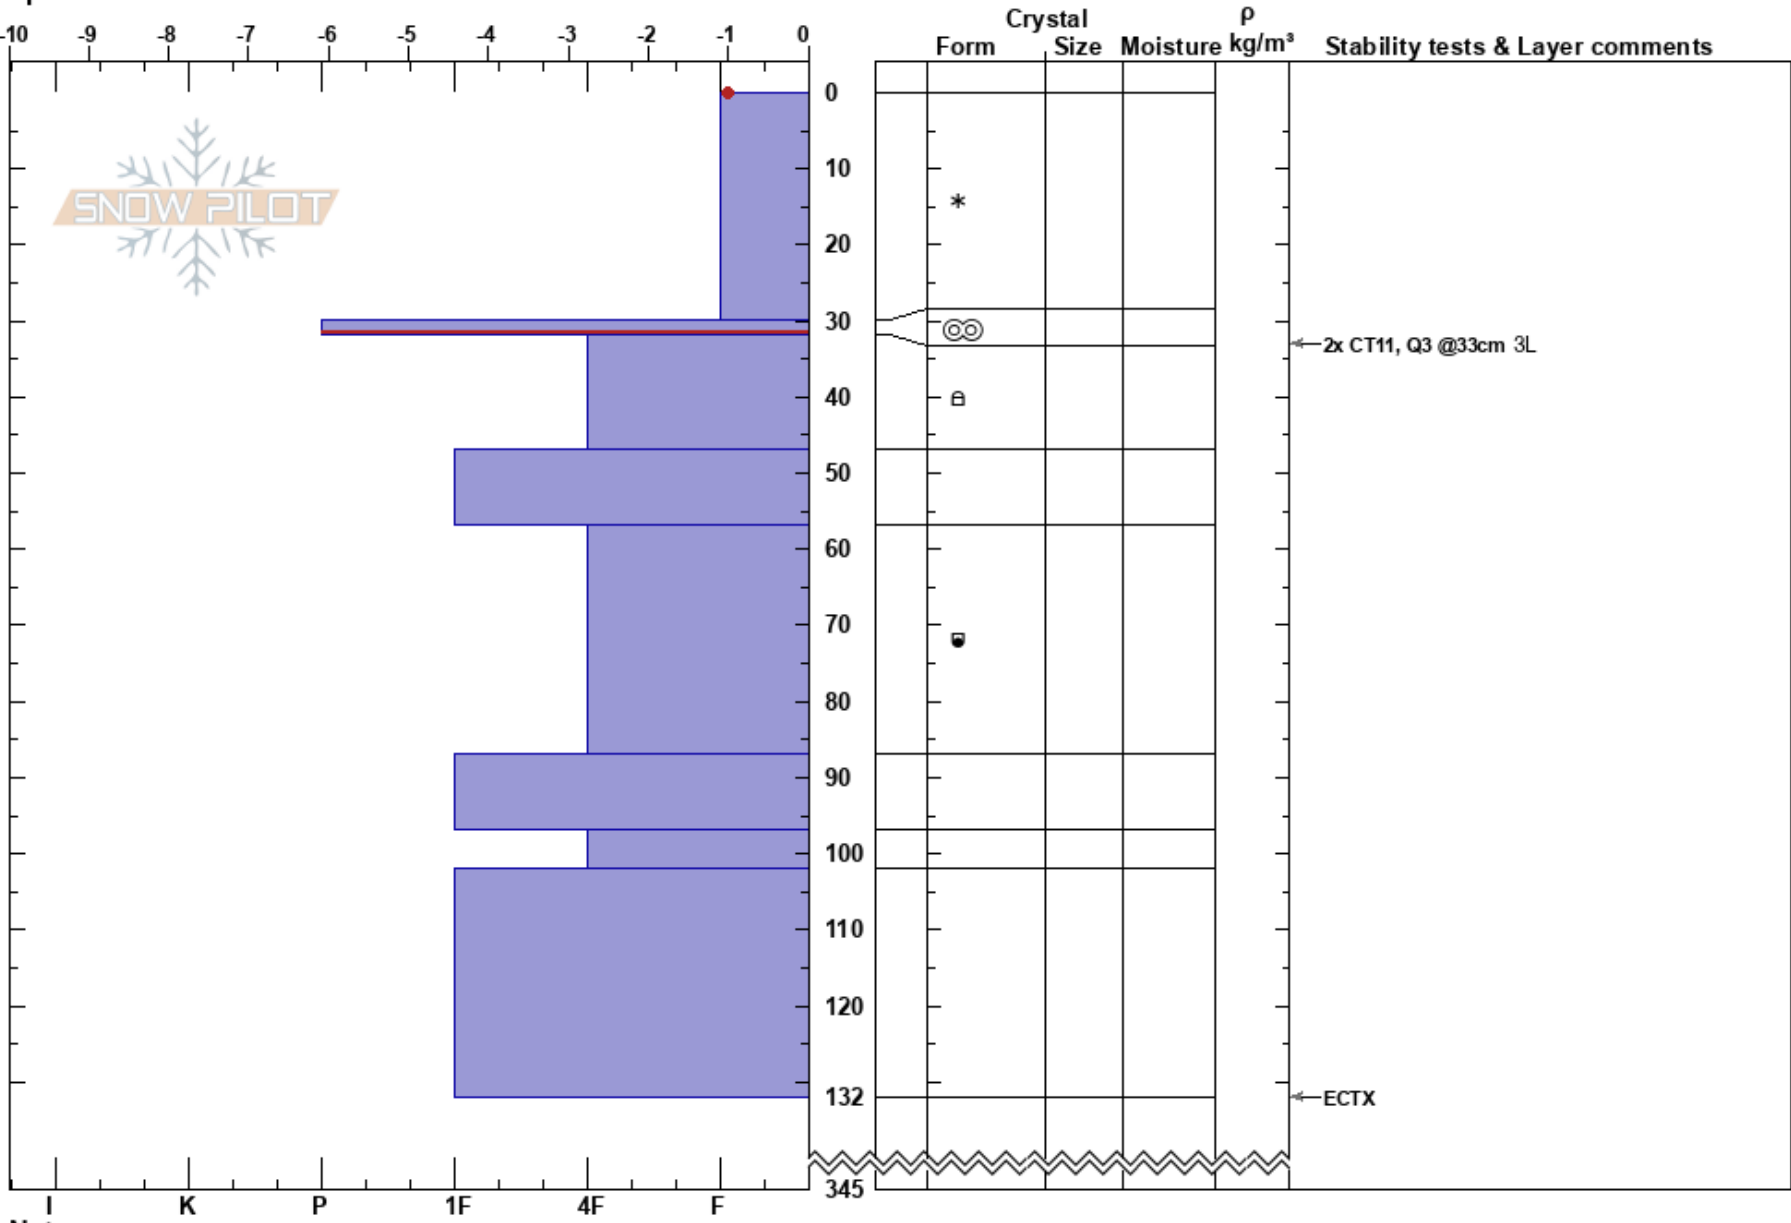

Gobblers Knob
 Central Wasatch
 UT
 Elevation: 9200 ft
 Aspect: 290°
 Specifics:

Chad Brackelsberg
 02/11/2017 - 12:00pm
 Co-ord: 12S 41W 112N
 Slope Angle: 32°
 Wind Loading: no

Stability: **HS:345**
 Air Temperature: -4°C
 Sky Cover: OVC
 Precipitation: NO
 Wind: Calm
 Layer Notes: 30-32cm: Problematic layer

Notes: Snowpack in this location was much deeper than expected