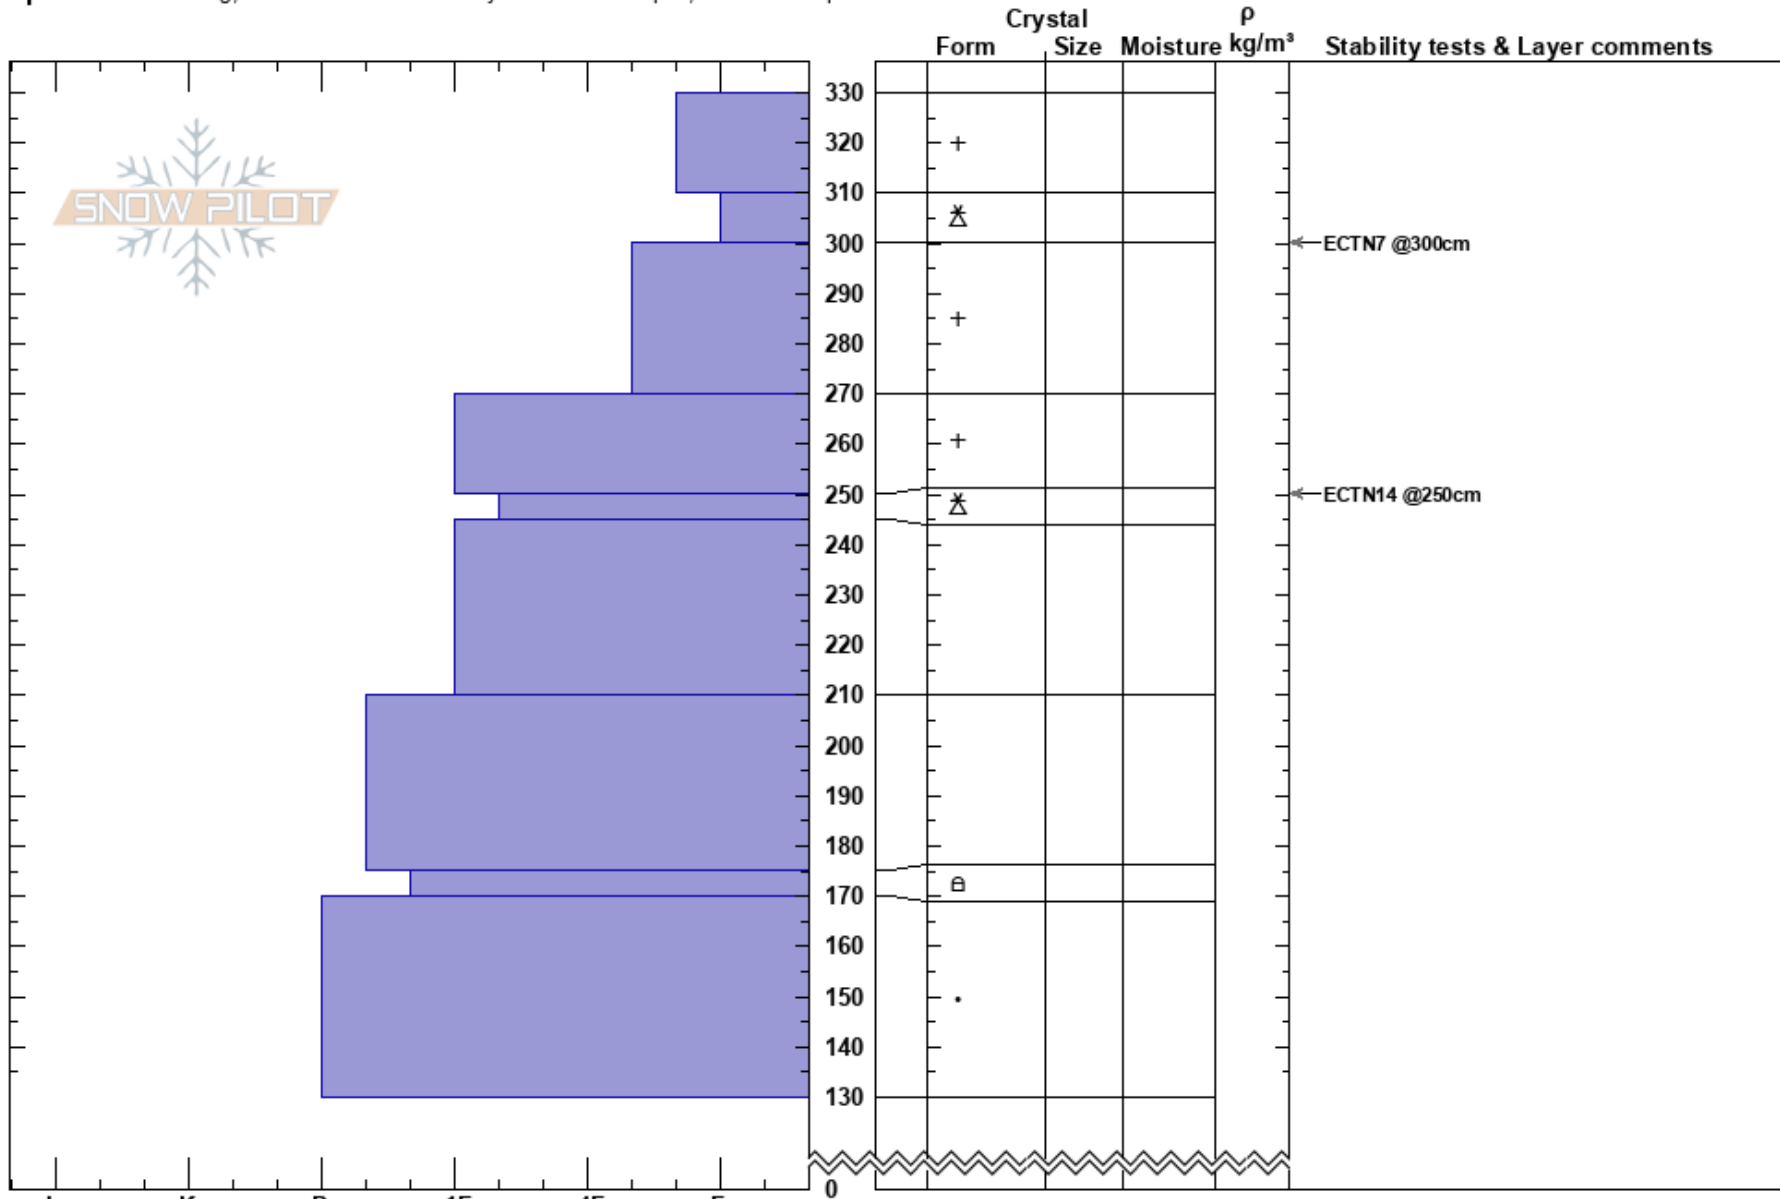

West Henderson  
 Cooke City  
 MT  
 Elevation: 9800 ft  
 Aspect: 230°

Alex Marienthal  
 02/09/2017 - 1:00pm  
 Co-ord: 45.05029N, -109.94826W  
 Slope Angle: 23°  
 Wind Loading: no

Stability: Fair Unstable  
 Air Temperature: PS: 25  
 Sky Cover: OVC  
 Precipitation: S5  
 Wind: W Strong

Layer Notes:

Specifics: Cracking; Recent avalanche activity on different slopes; We skied slope

Notes: Avalanche warning and near historic snowfall. 6" of SWE in last 6 days.