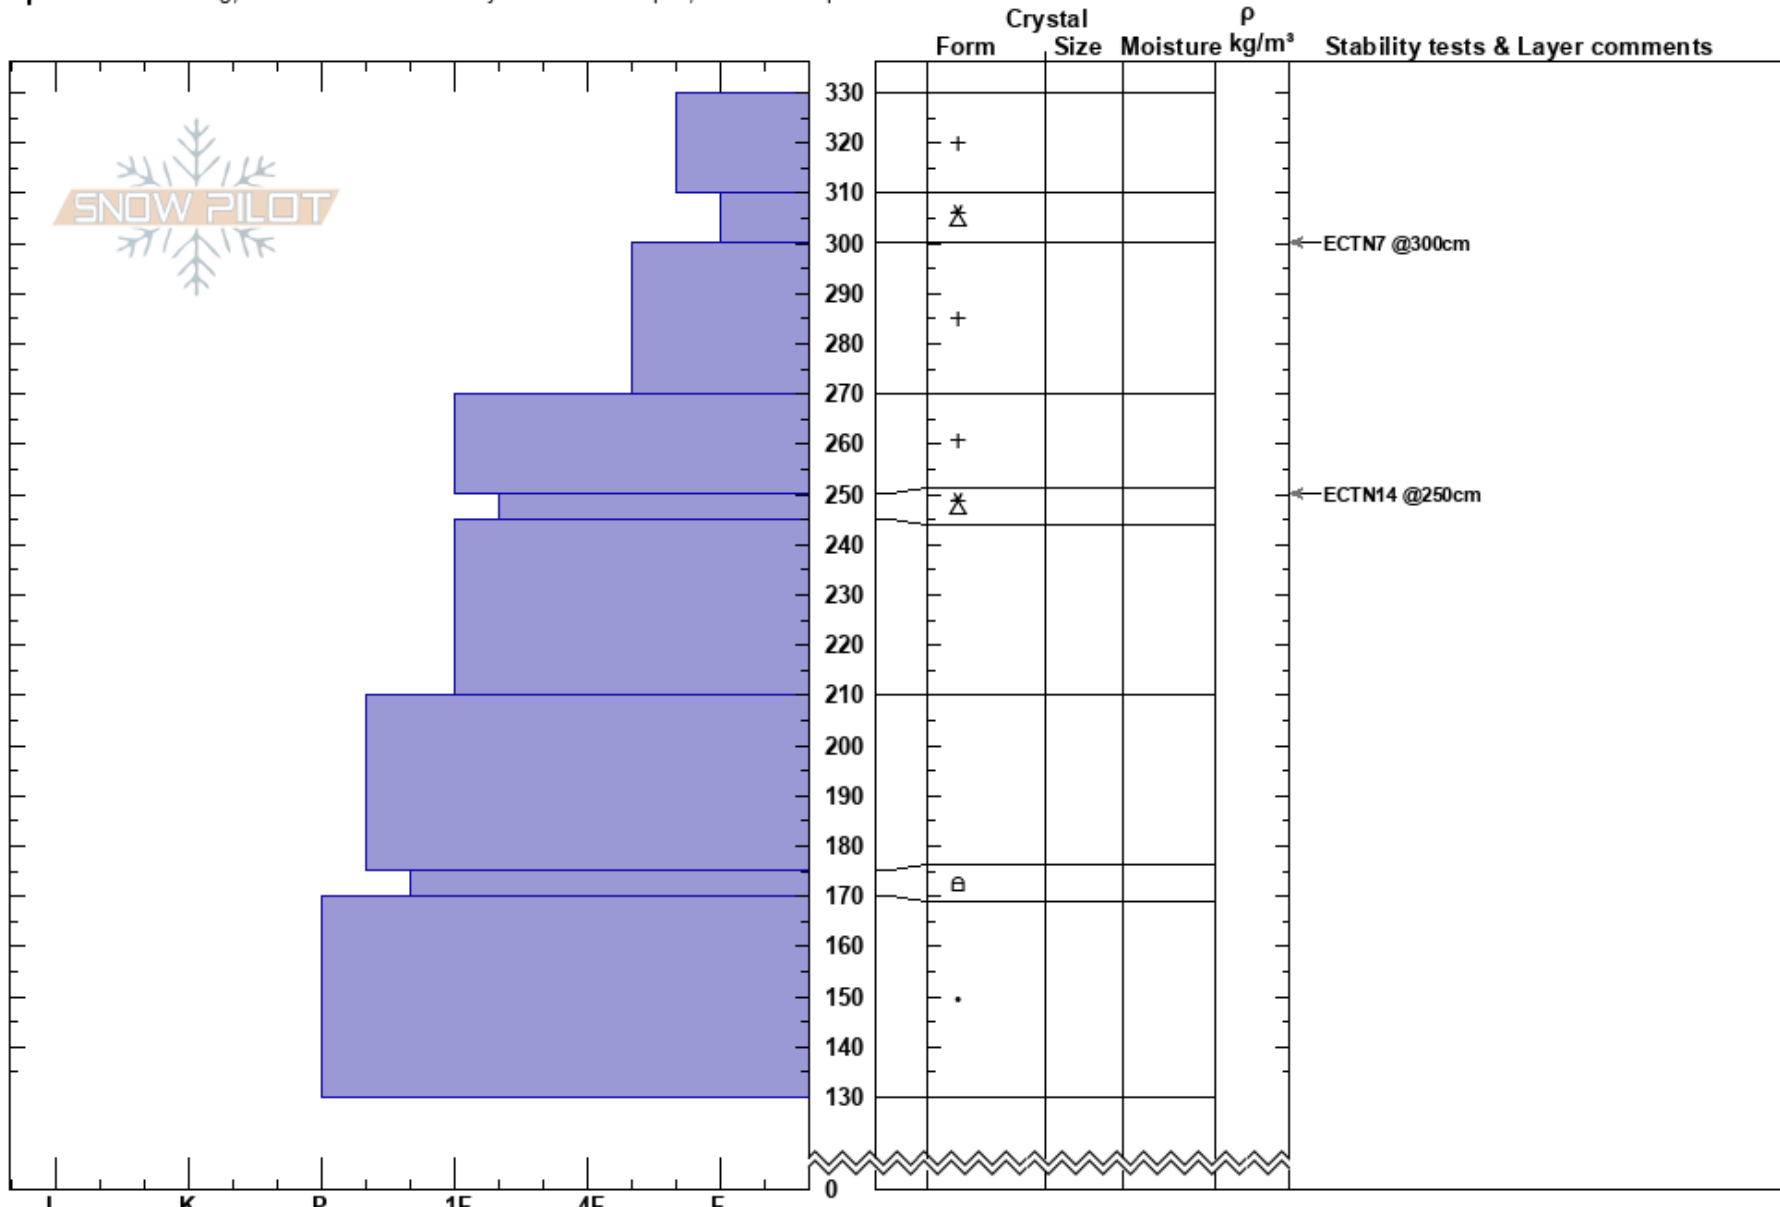

West Henderson  
 Cooke City  
 MT  
 Elevation: 9800 ft  
 Aspect: 230°  
 Specifics: Cracking; Recent avalanche activity on different slopes; We skied slope

Alex Marienthal  
 02/09/2017 - 1:00pm  
 Co-ord: 45.05029N, -109.94826W  
 Slope Angle: 23°  
 Wind Loading: no

Stability: Fair Unstable  
 Air Temperature: PS: 25  
 Sky Cover: OVC  
 Precipitation: S5  
 Wind: W Strong

Layer Notes:

Notes: Avalanche warning and near historic snowfall. 6" of SWE in last 6 days.