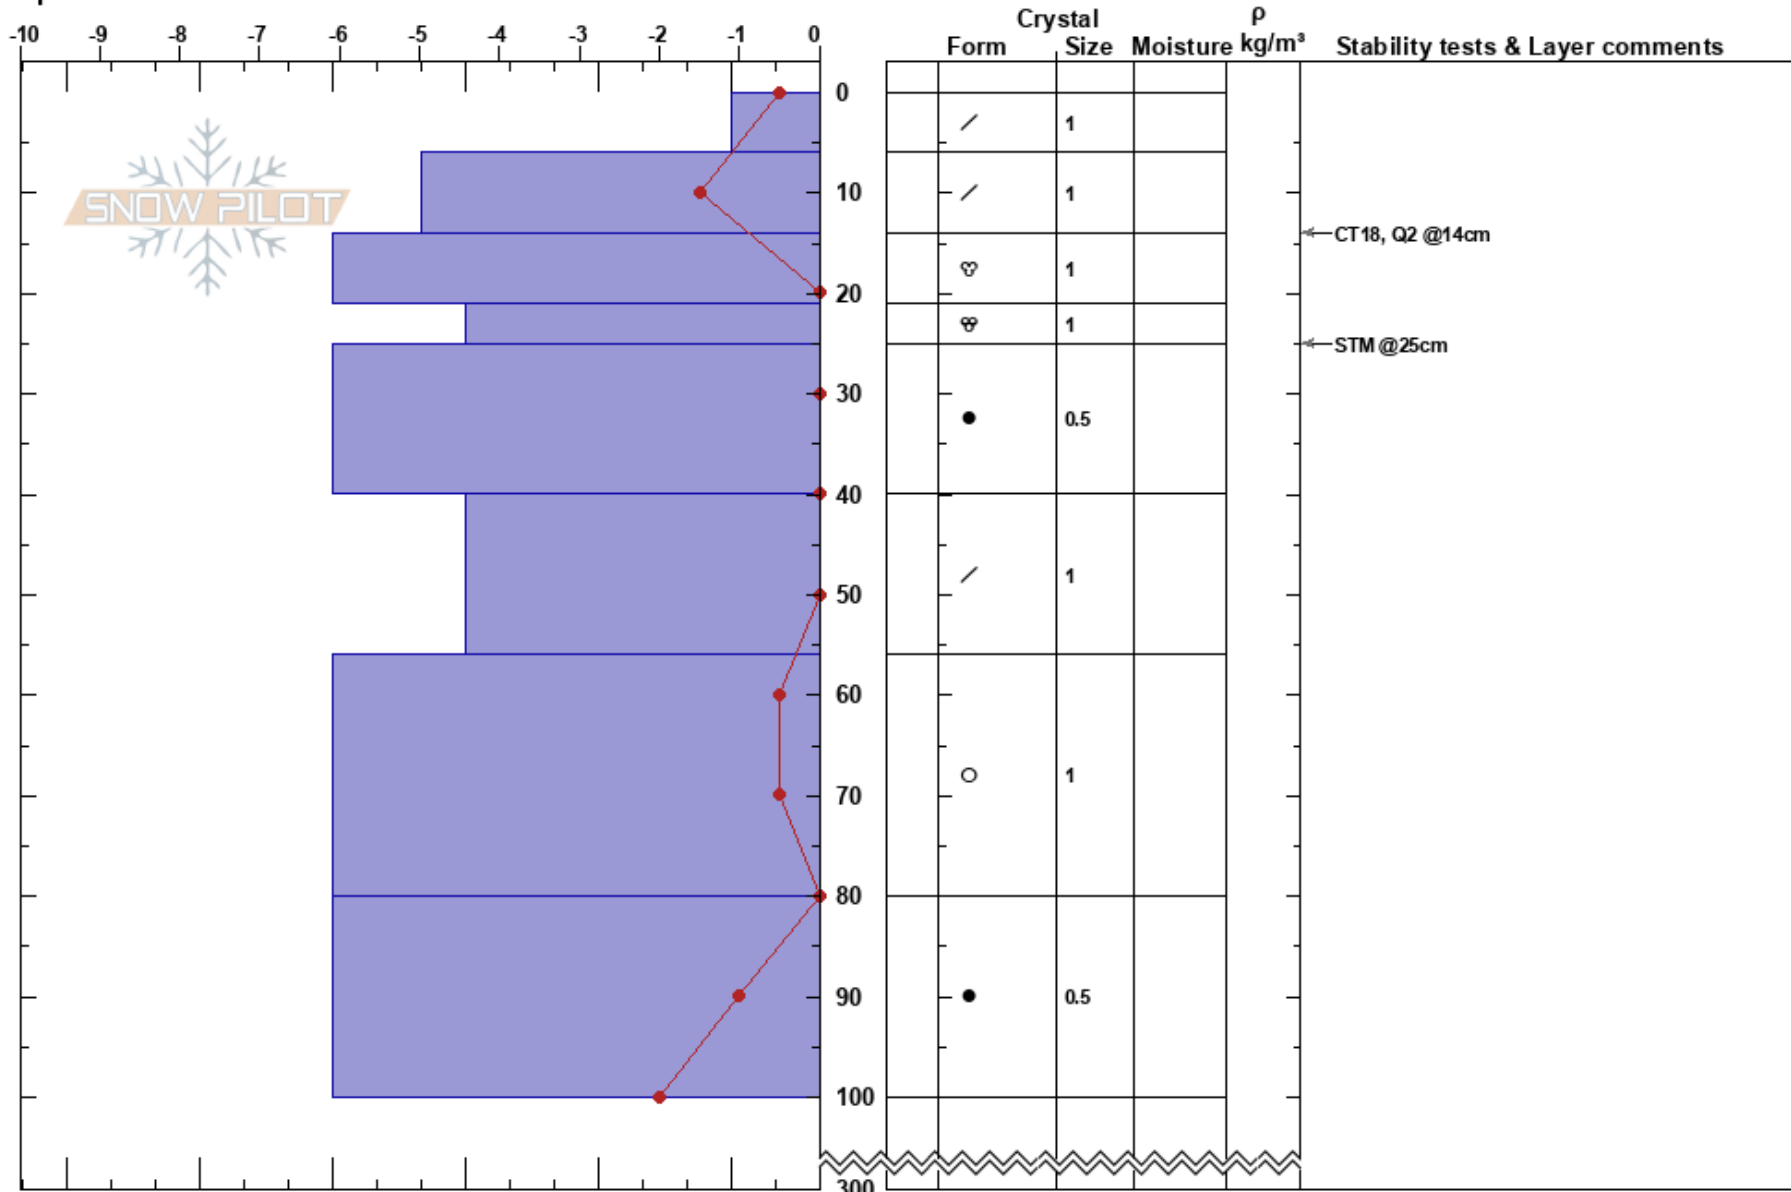

Watershed Grouse gap
 Siskiyou
 OR
 Elevation: 6980 ft
 Aspect: 32°
 Specifics:

Parker Smith
 02/10/2017 - 12:47pm
 Co-ord: 42.07960N, -122.74550W
 Slope Angle: 28°
 Wind Loading: previous

Stability:
 Air Temperature: -3°C
 Sky Cover: OVC
 Precipitation: S-1
 Wind: Light Breeze

HS:300
 PF:37

Layer Notes:

Notes: