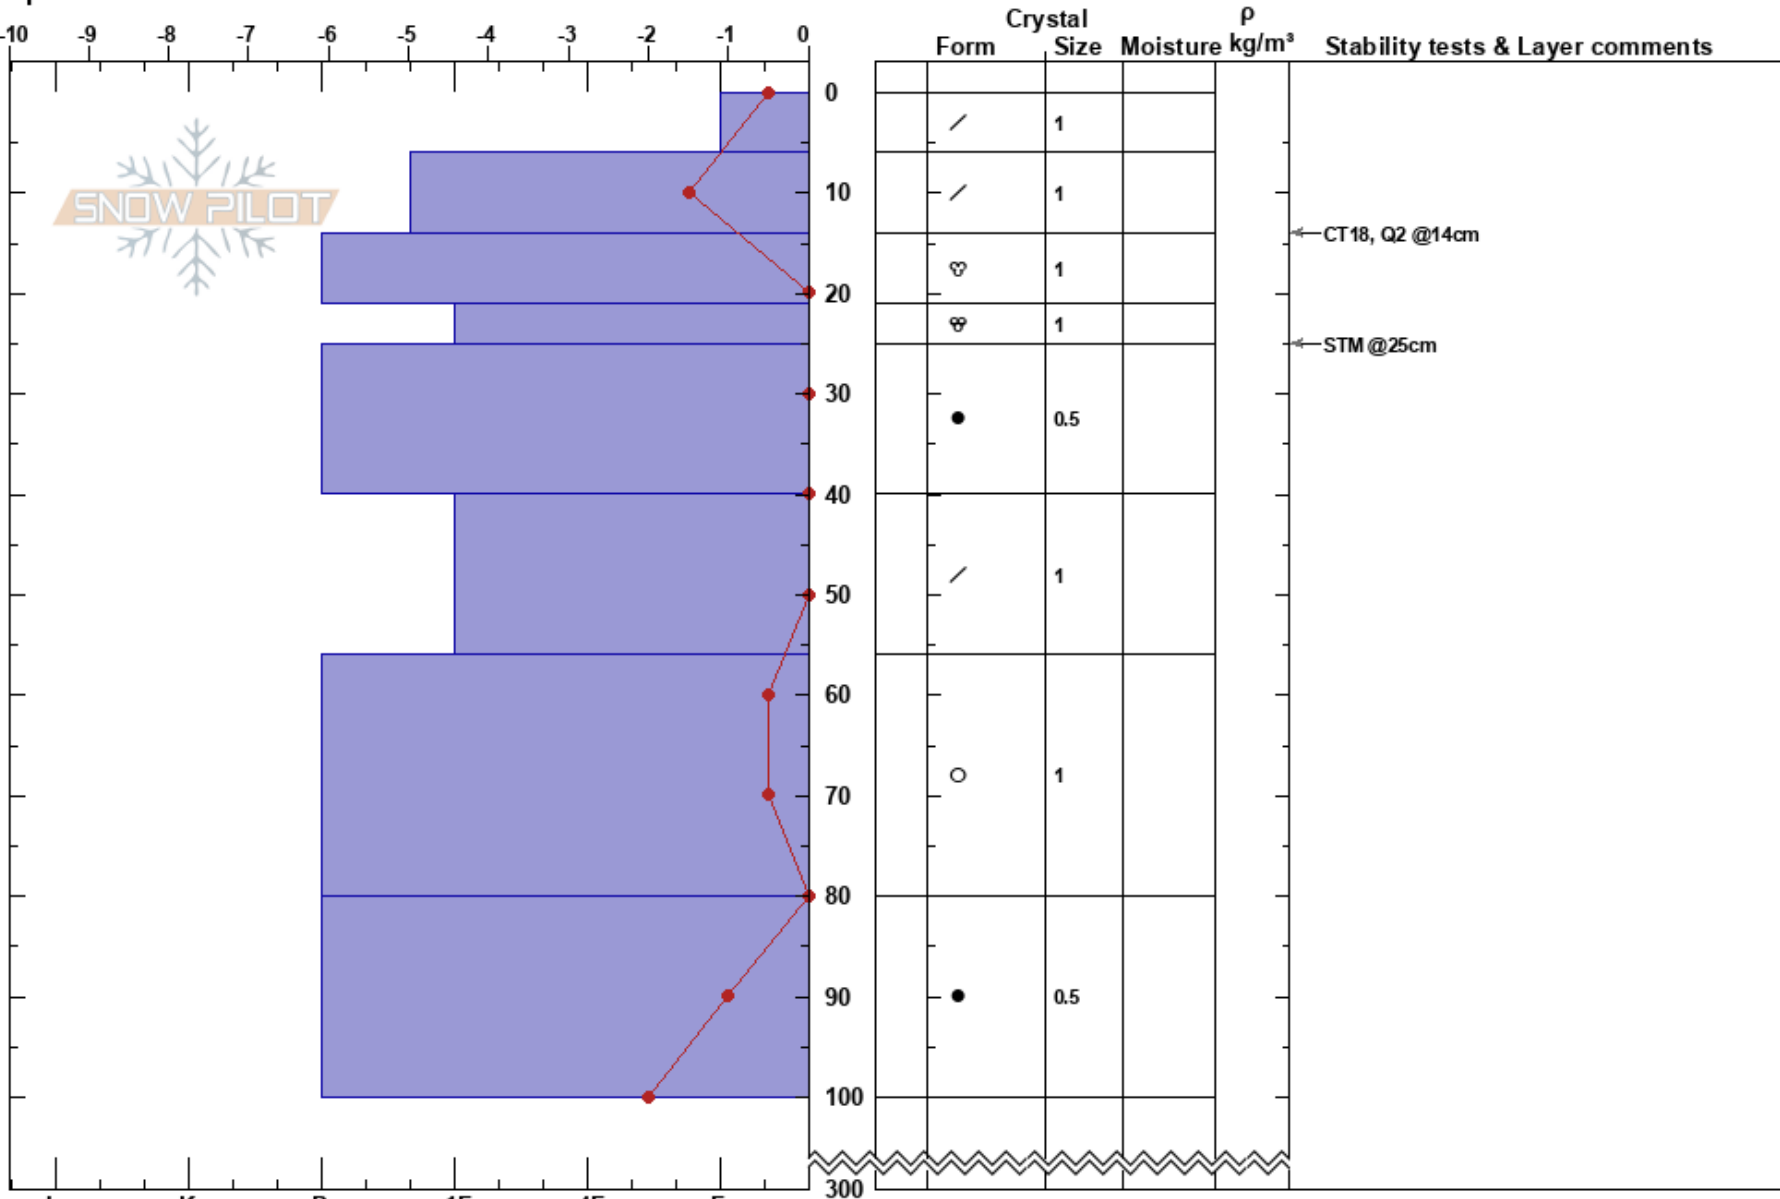

Watershed Grouse gap
 Siskiyou
 OR
 Elevation: 6980 ft
 Aspect: 32°
 Specifics:

Parker Smith
 02/10/2017 - 12:47pm
 Co-ord: 42.07960N, -122.74550W
 Slope Angle: 28°
 Wind Loading: previous

Stability:
 Air Temperature: -3°C
 Sky Cover: OVC
 Precipitation: S-1
 Wind: Light Breeze

HS:300
 PF:37

Layer Notes:

Notes: