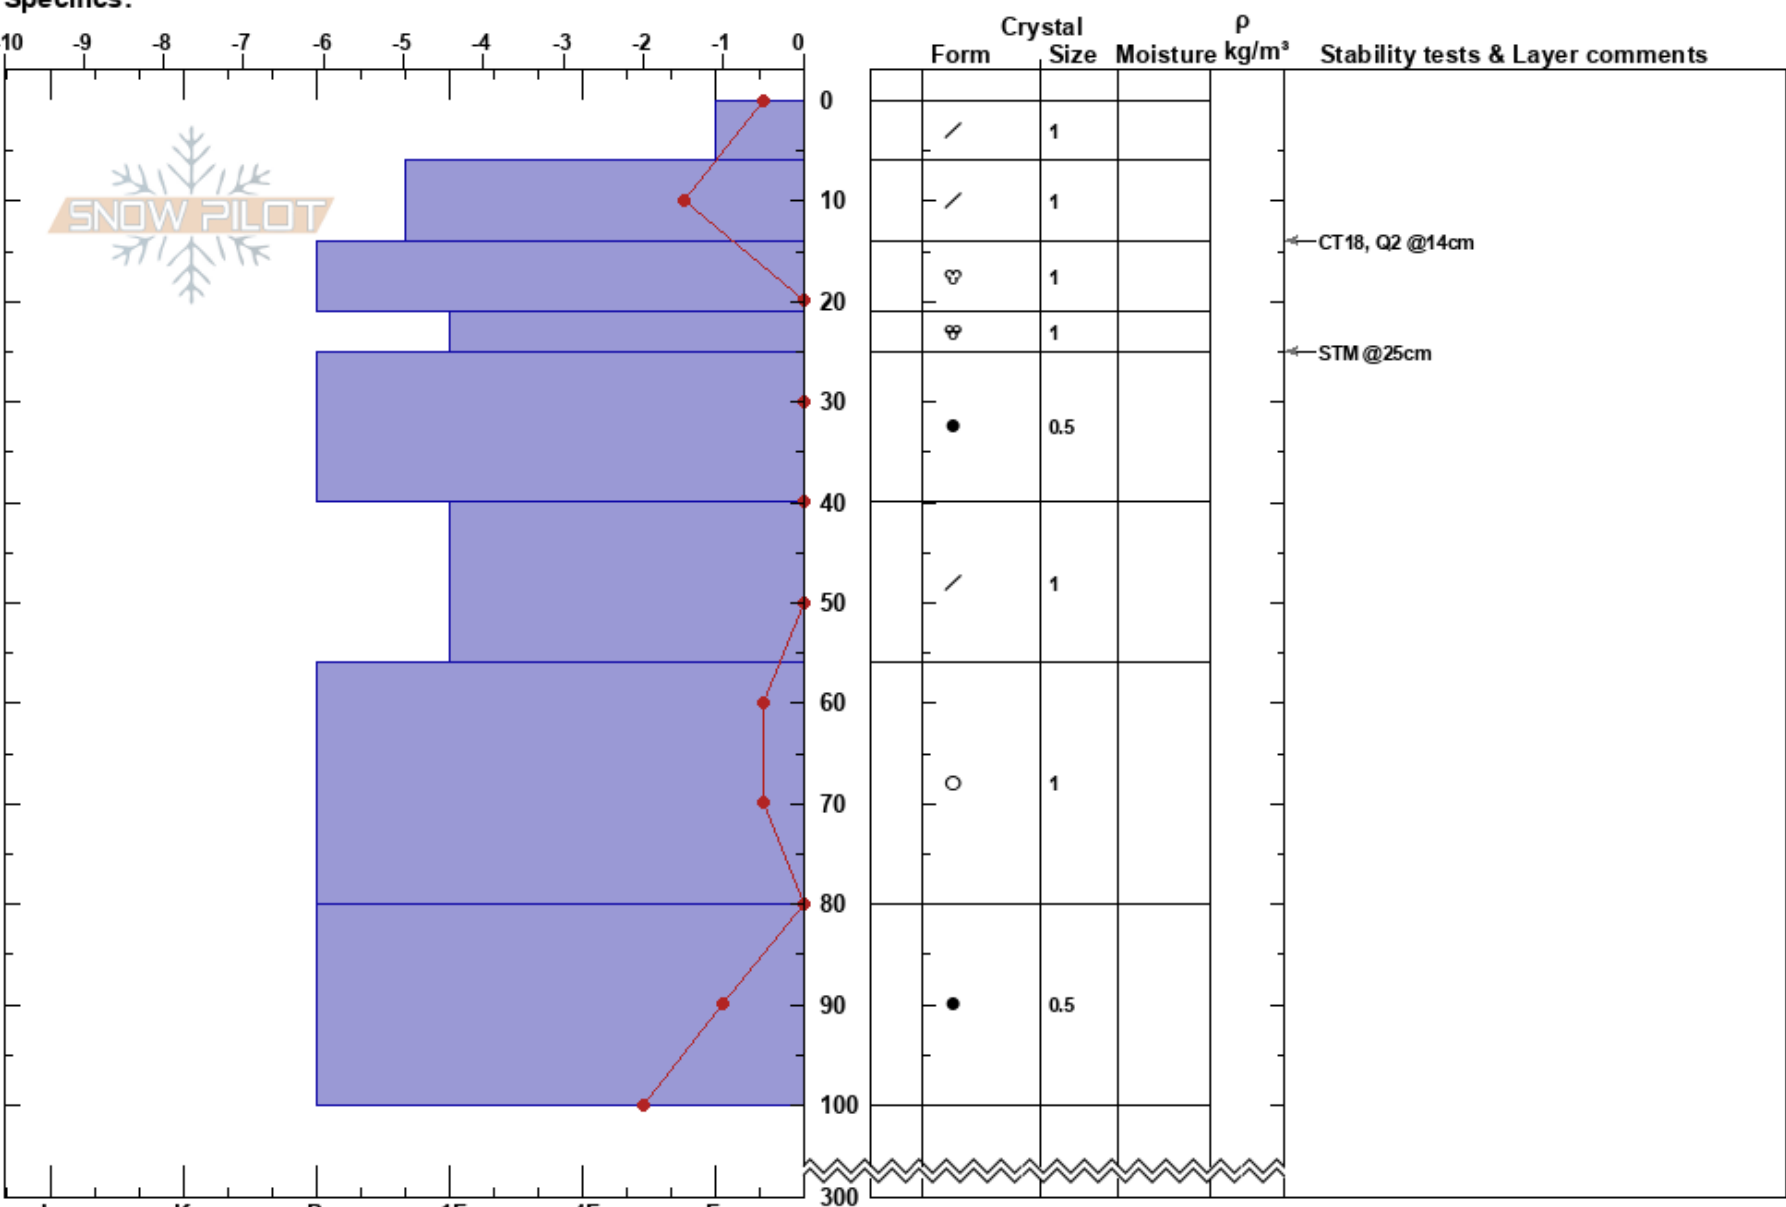

Watershed Grouse gap
 Siskiyou
 OR
 Elevation: 6980 ft
 Aspect: 32°
 Specifics:

Parker Smith
 02/10/2017 - 12:47pm
 Co-ord: 42.07960N, -122.74550W
 Slope Angle: 28°
 Wind Loading: previous

Stability:
 Air Temperature: -3°C
 Sky Cover: OVC
 Precipitation: S-1
 Wind: Light Breeze

HS:300
 PF:37

Layer Notes:

Notes: