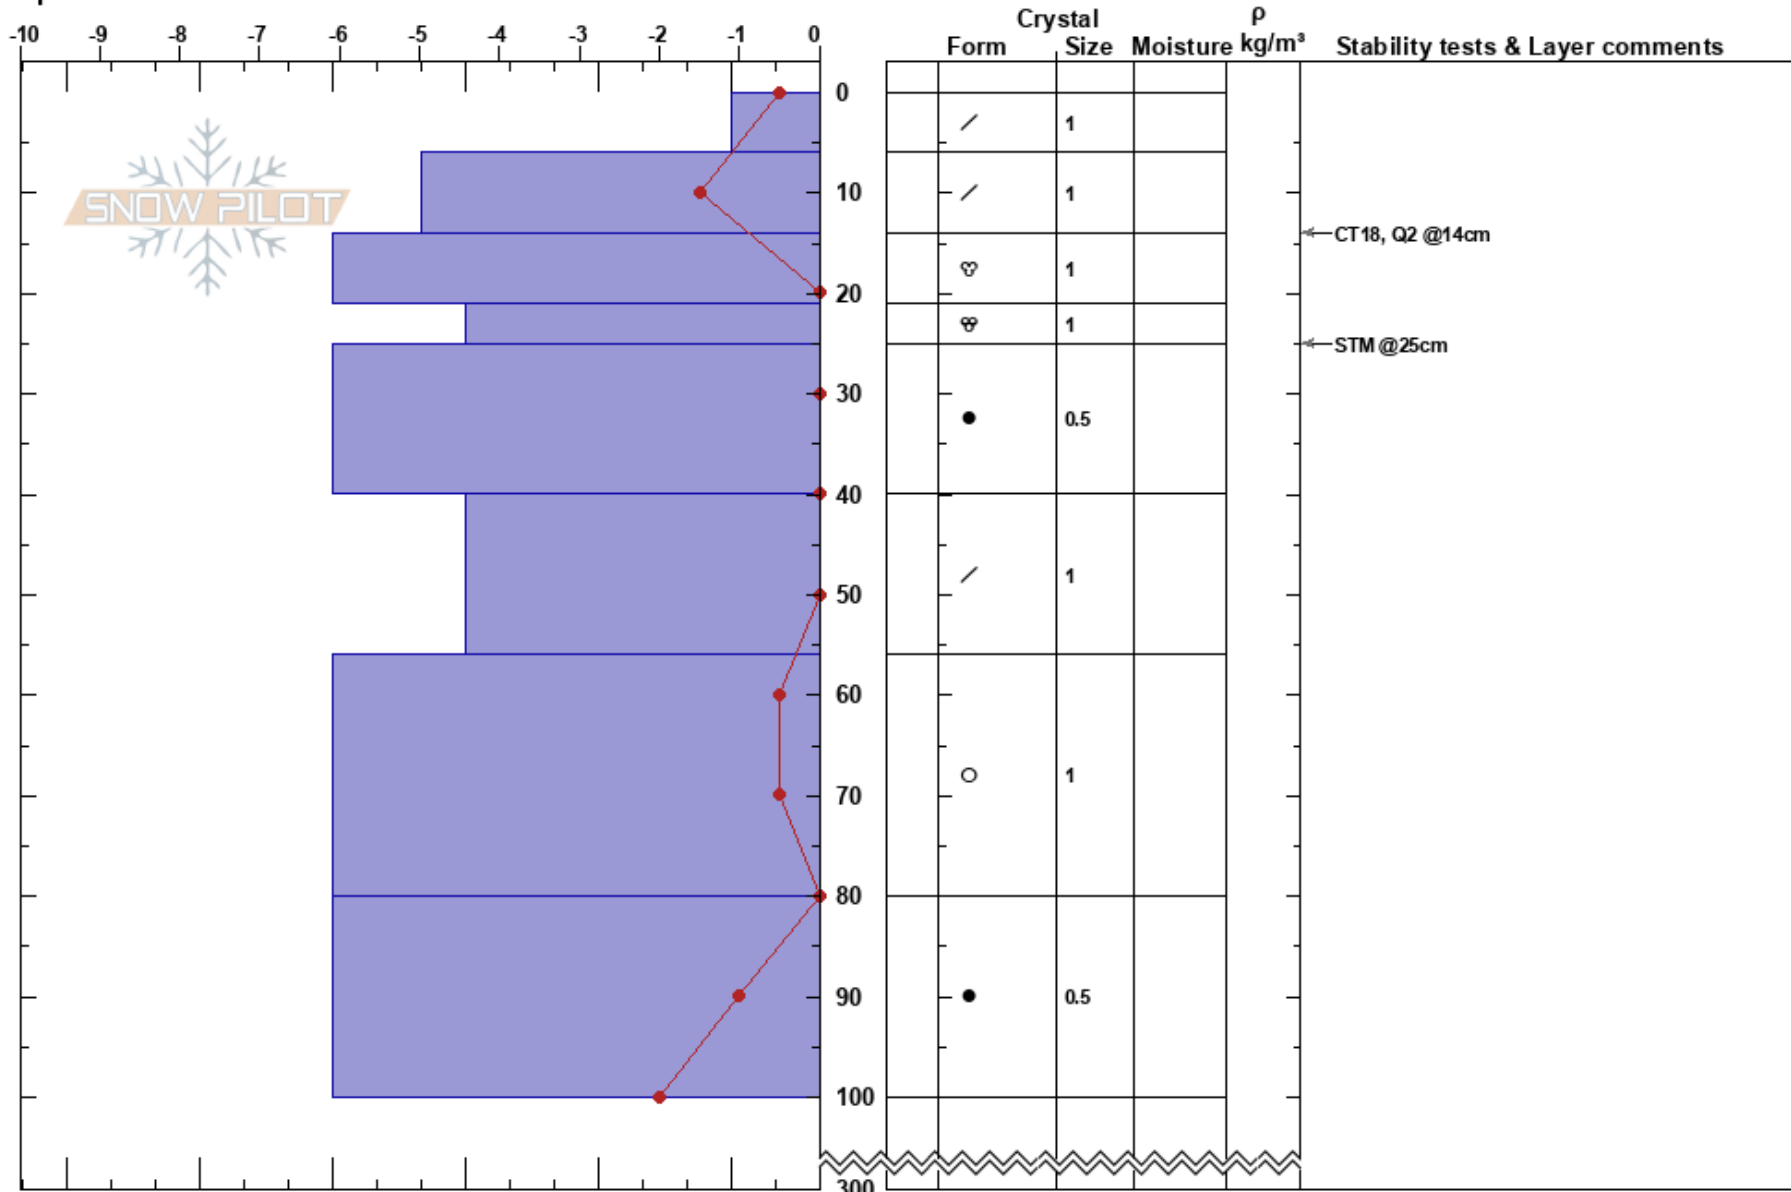

Watershed Grouse gap  
 Siskiyou  
 OR  
 Elevation: 6980 ft  
 Aspect: 32°  
 Specifics:

Parker Smith  
 02/10/2017 - 12:47pm  
 Co-ord: 42.07960N, -122.74550W  
 Slope Angle: 28°  
 Wind Loading: previous

Stability:  
 Air Temperature: -3°C  
 Sky Cover: OVC  
 Precipitation: S-1  
 Wind: Light Breeze

HS:300  
 PF:37

Layer Notes:

Notes: