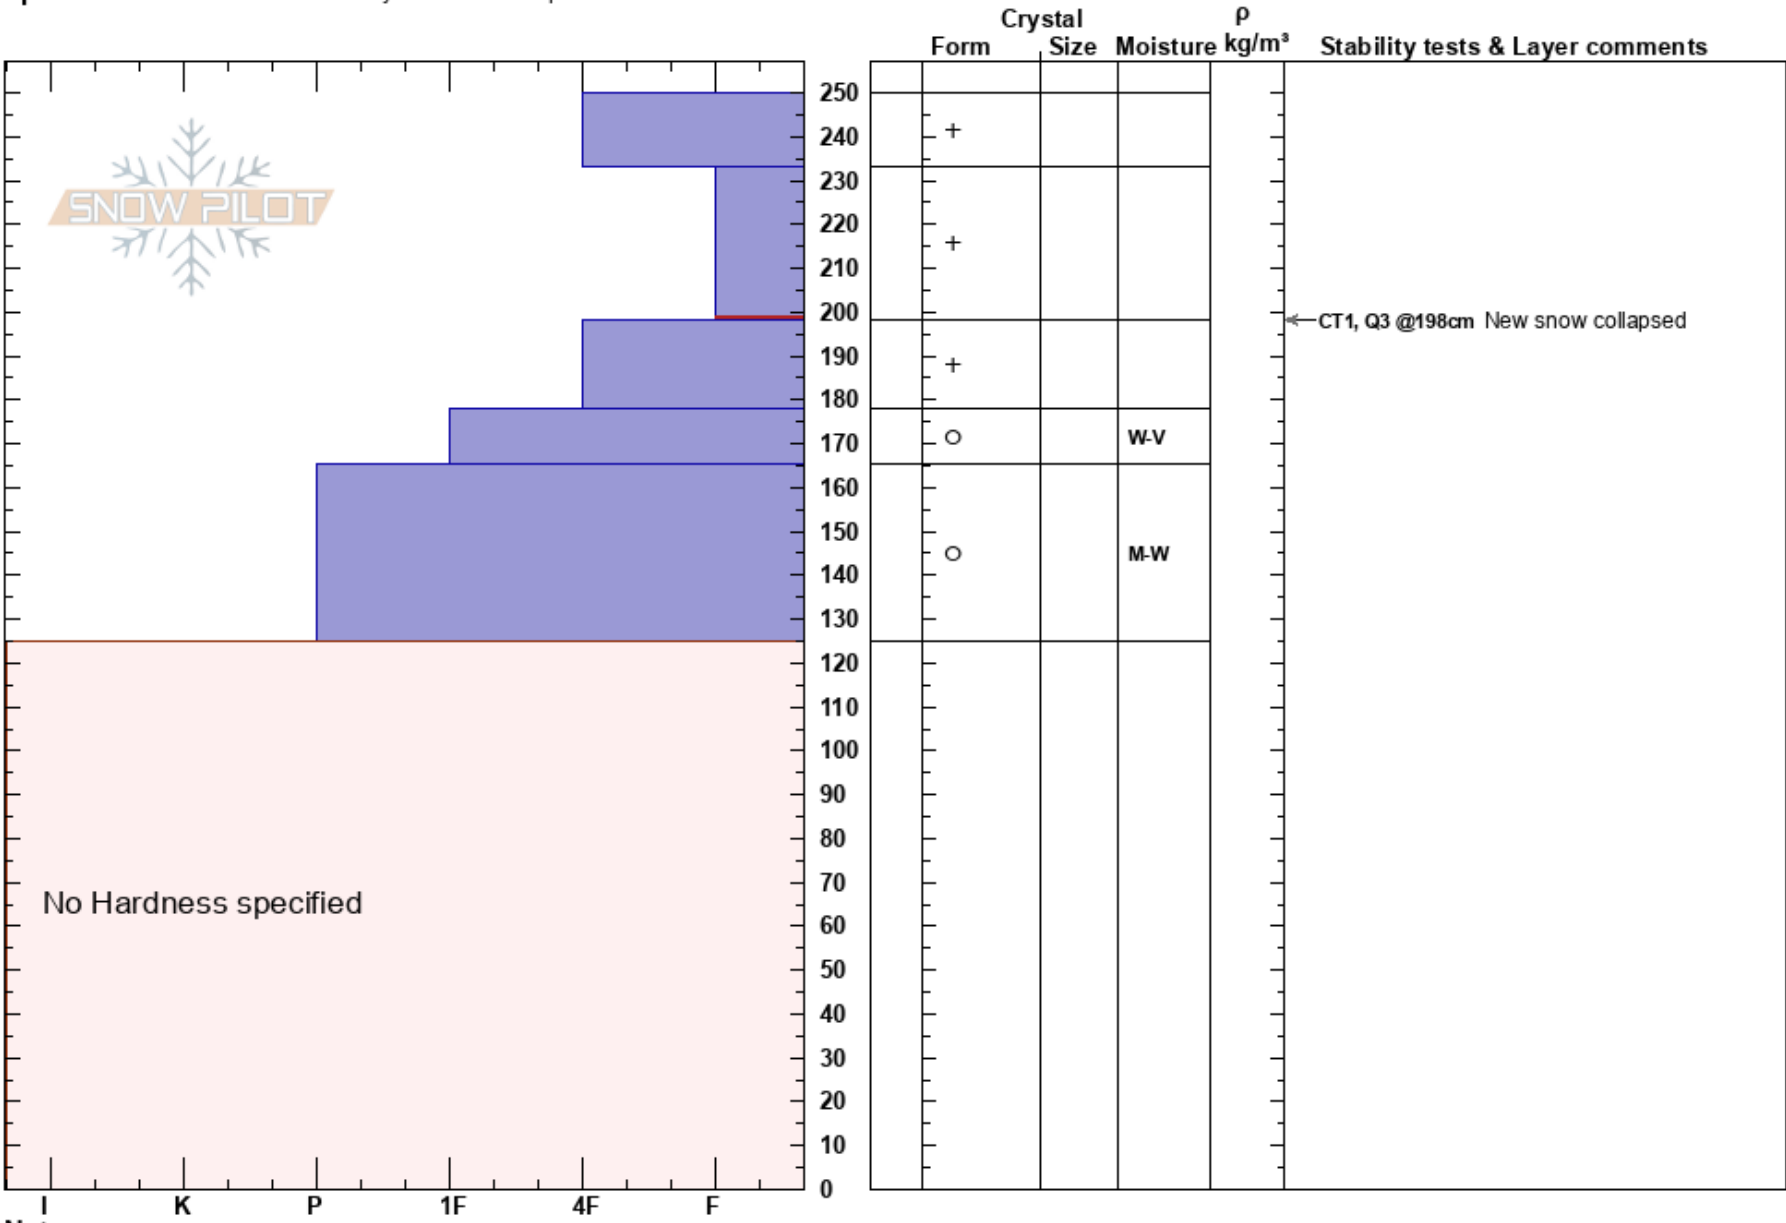

New snow 8200' Hwy 108 Kyle Van Peursem
 Bridgeport Winter Rec Ar 02/10/2017 - 1:45pm
 CA
Elevation: 8150 ft
Aspect:
Specifics: Recent avalanche activity on different slopes

Stability:
Air Temperature: HS:250
Sky Cover: OVC
Precipitation: S2
Wind: Light Breeze
Layer Notes: PF:72 233-198cm:Problematic layer