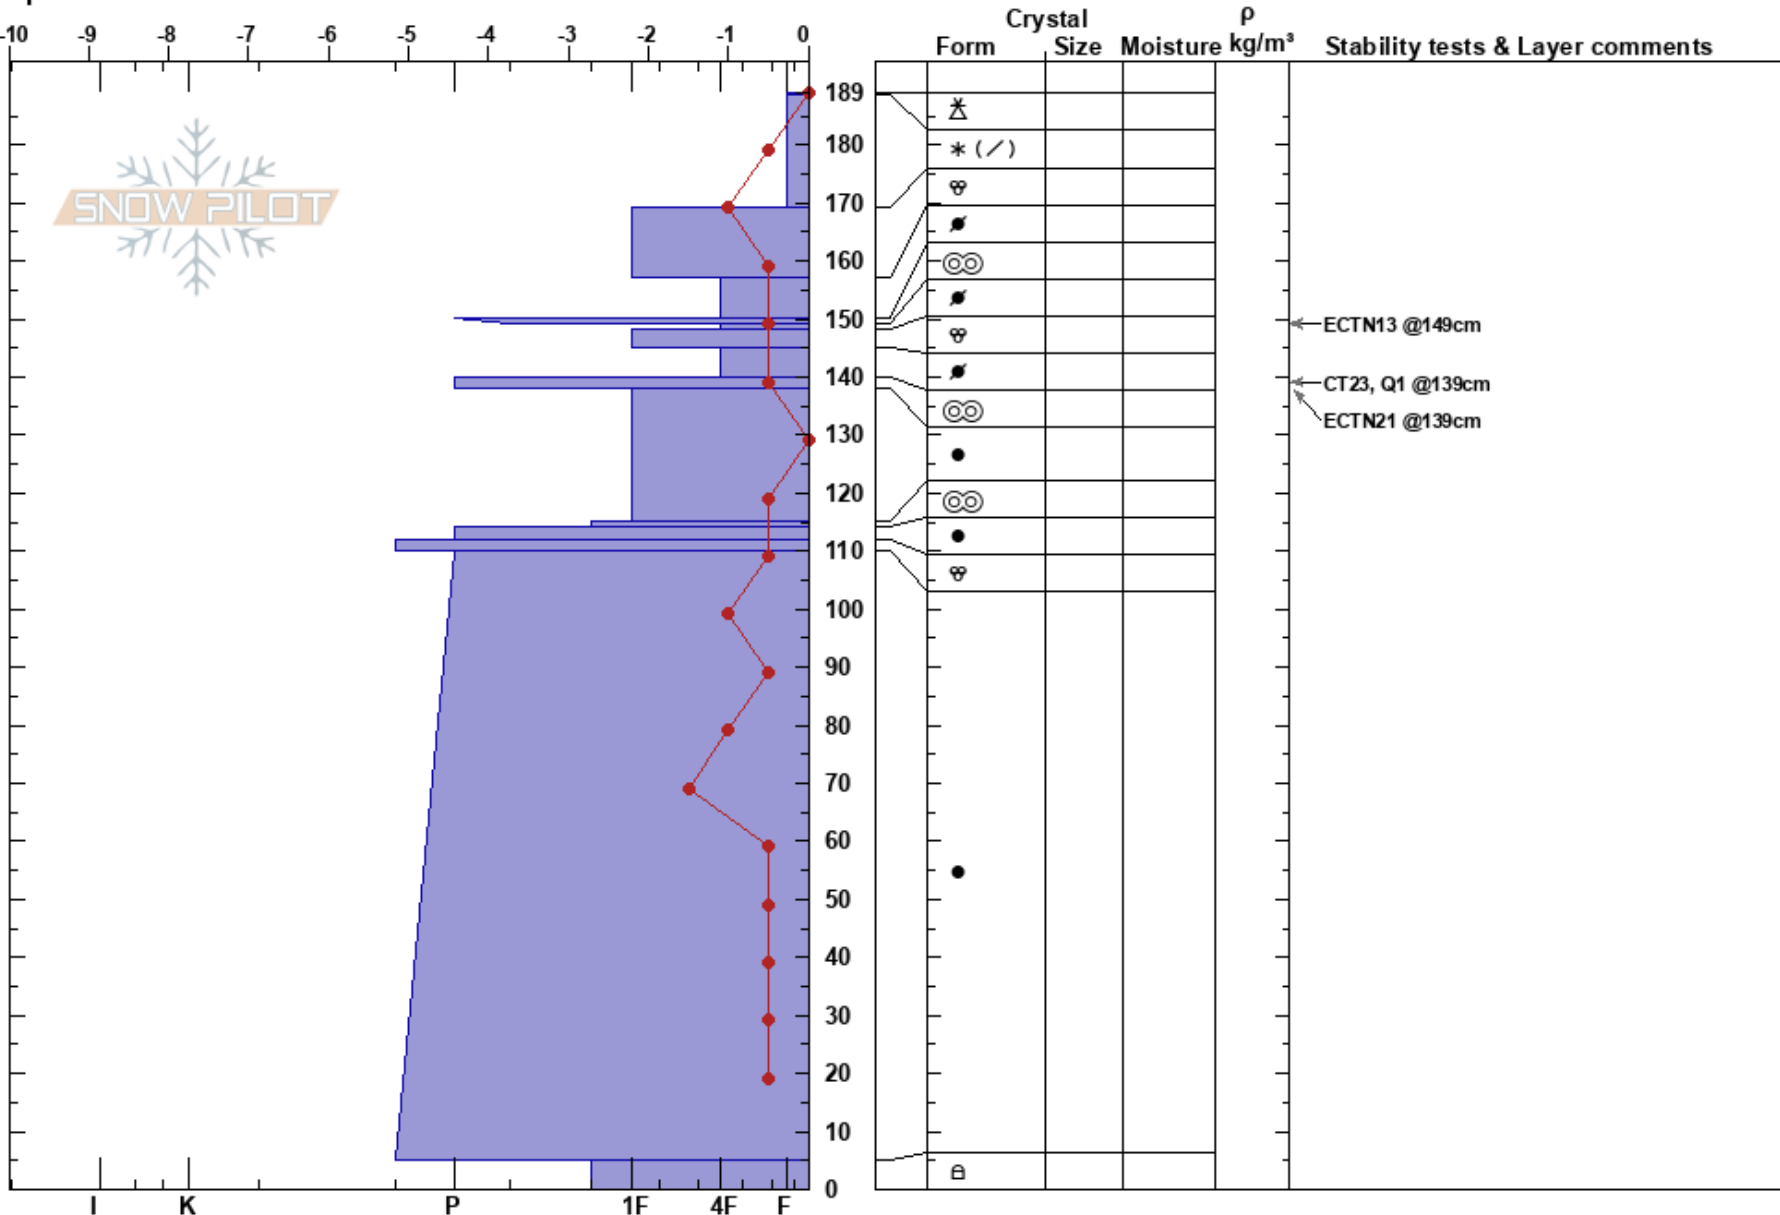

Crystal Amphitheater 1  
 Bitterroot  
 MT  
 Elevation: 6091 ft  
 Aspect: 84°  
 Specifics:

Ryan Milling  
 02/10/2017 - 11:30am  
 Co-ord: 12T 684154W 5169954N  
 Slope Angle: 33°  
 Wind Loading: previous

Stability: HS:189  
 Air Temperature: 1.5°C PF:60  
 Sky Cover: BKN  
 Precipitation: S-1  
 Wind: Calm

Layer Notes:

Notes: Moisture present throughout snowpack