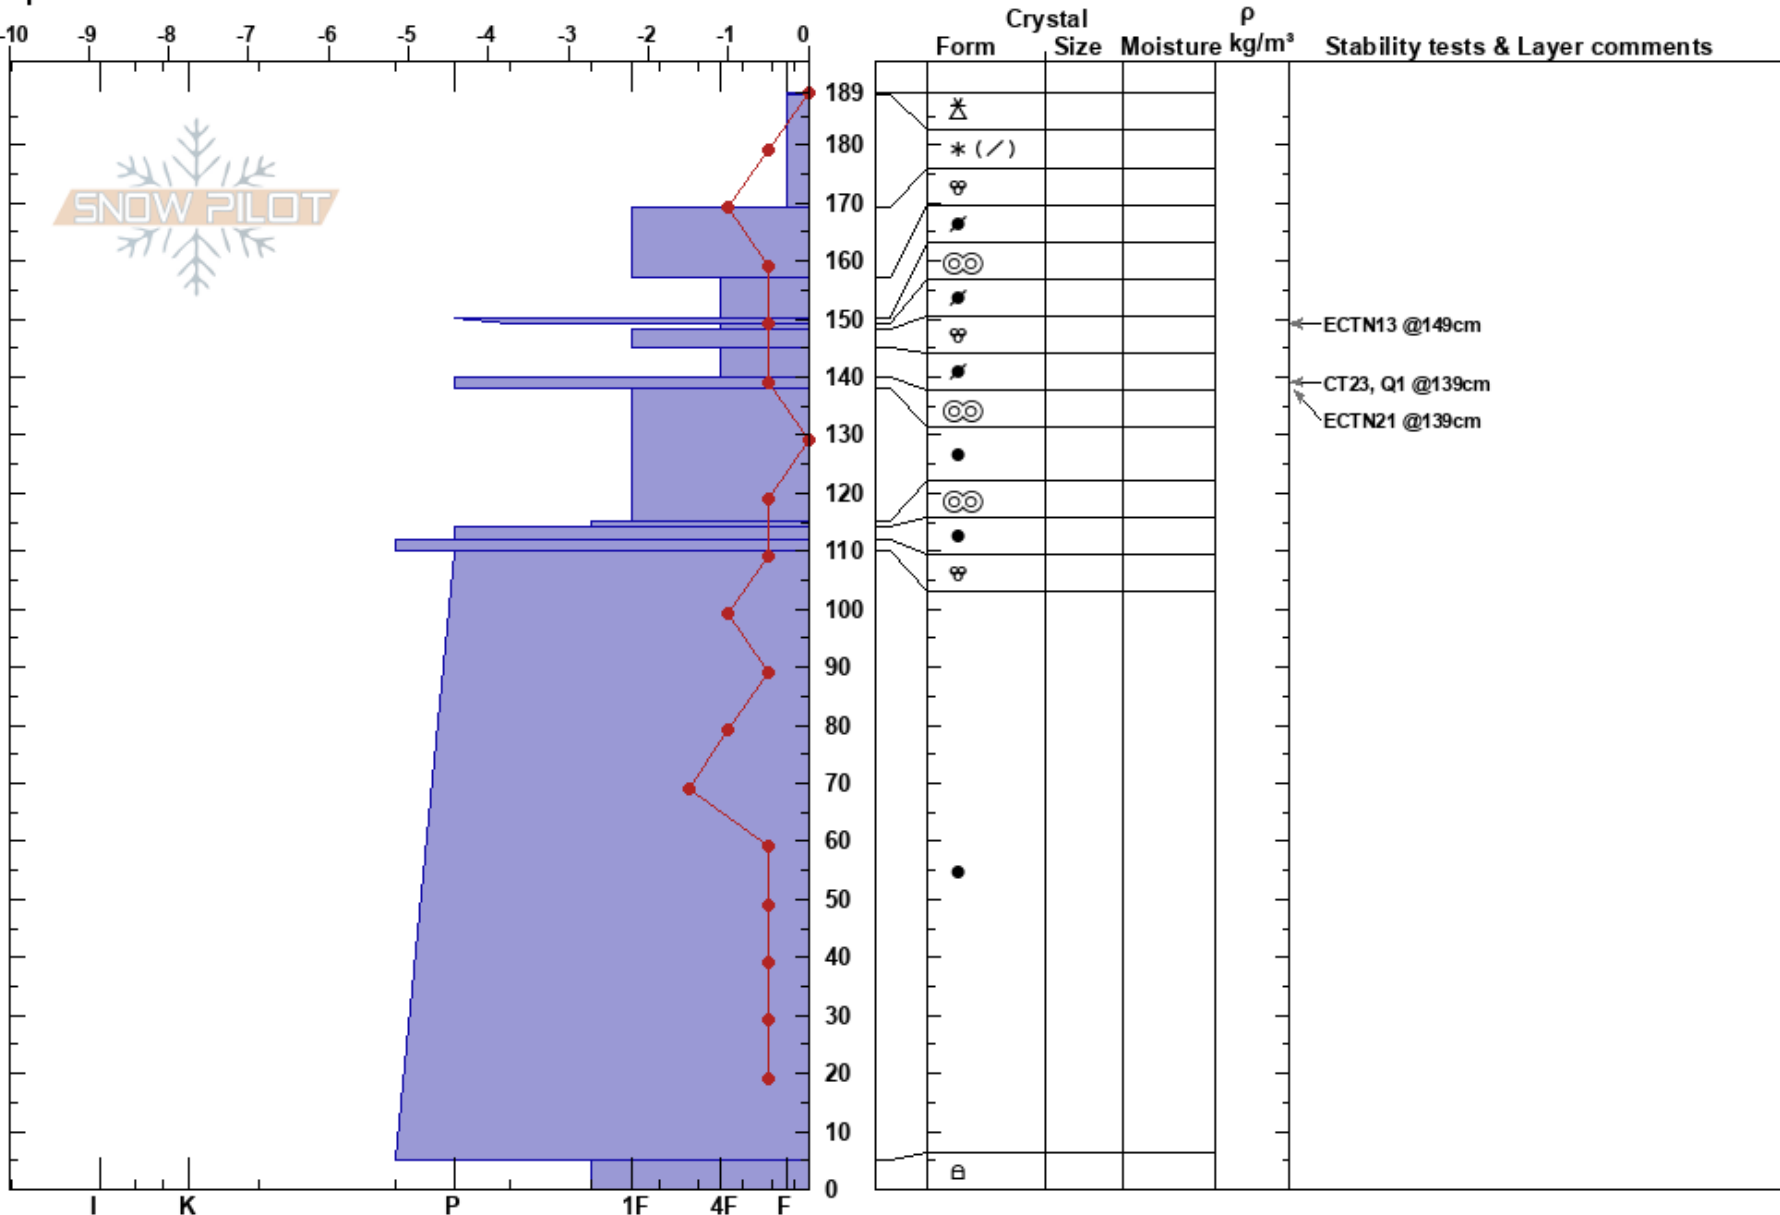

Crystal Amphitheater 1
 Bitterroot
 MT
 Elevation: 6091 ft
 Aspect: 84°
 Specifics:

Ryan Milling
 02/10/2017 - 11:30am
 Co-ord: 12T 684154W 5169954N
 Slope Angle: 33°
 Wind Loading: previous

Stability: **HS:189**
 Air Temperature: 1.5°C PF:60
 Sky Cover: BKN
 Precipitation: S-1
 Wind: Calm

Layer Notes:

Notes: Moisture present throughout snowpack