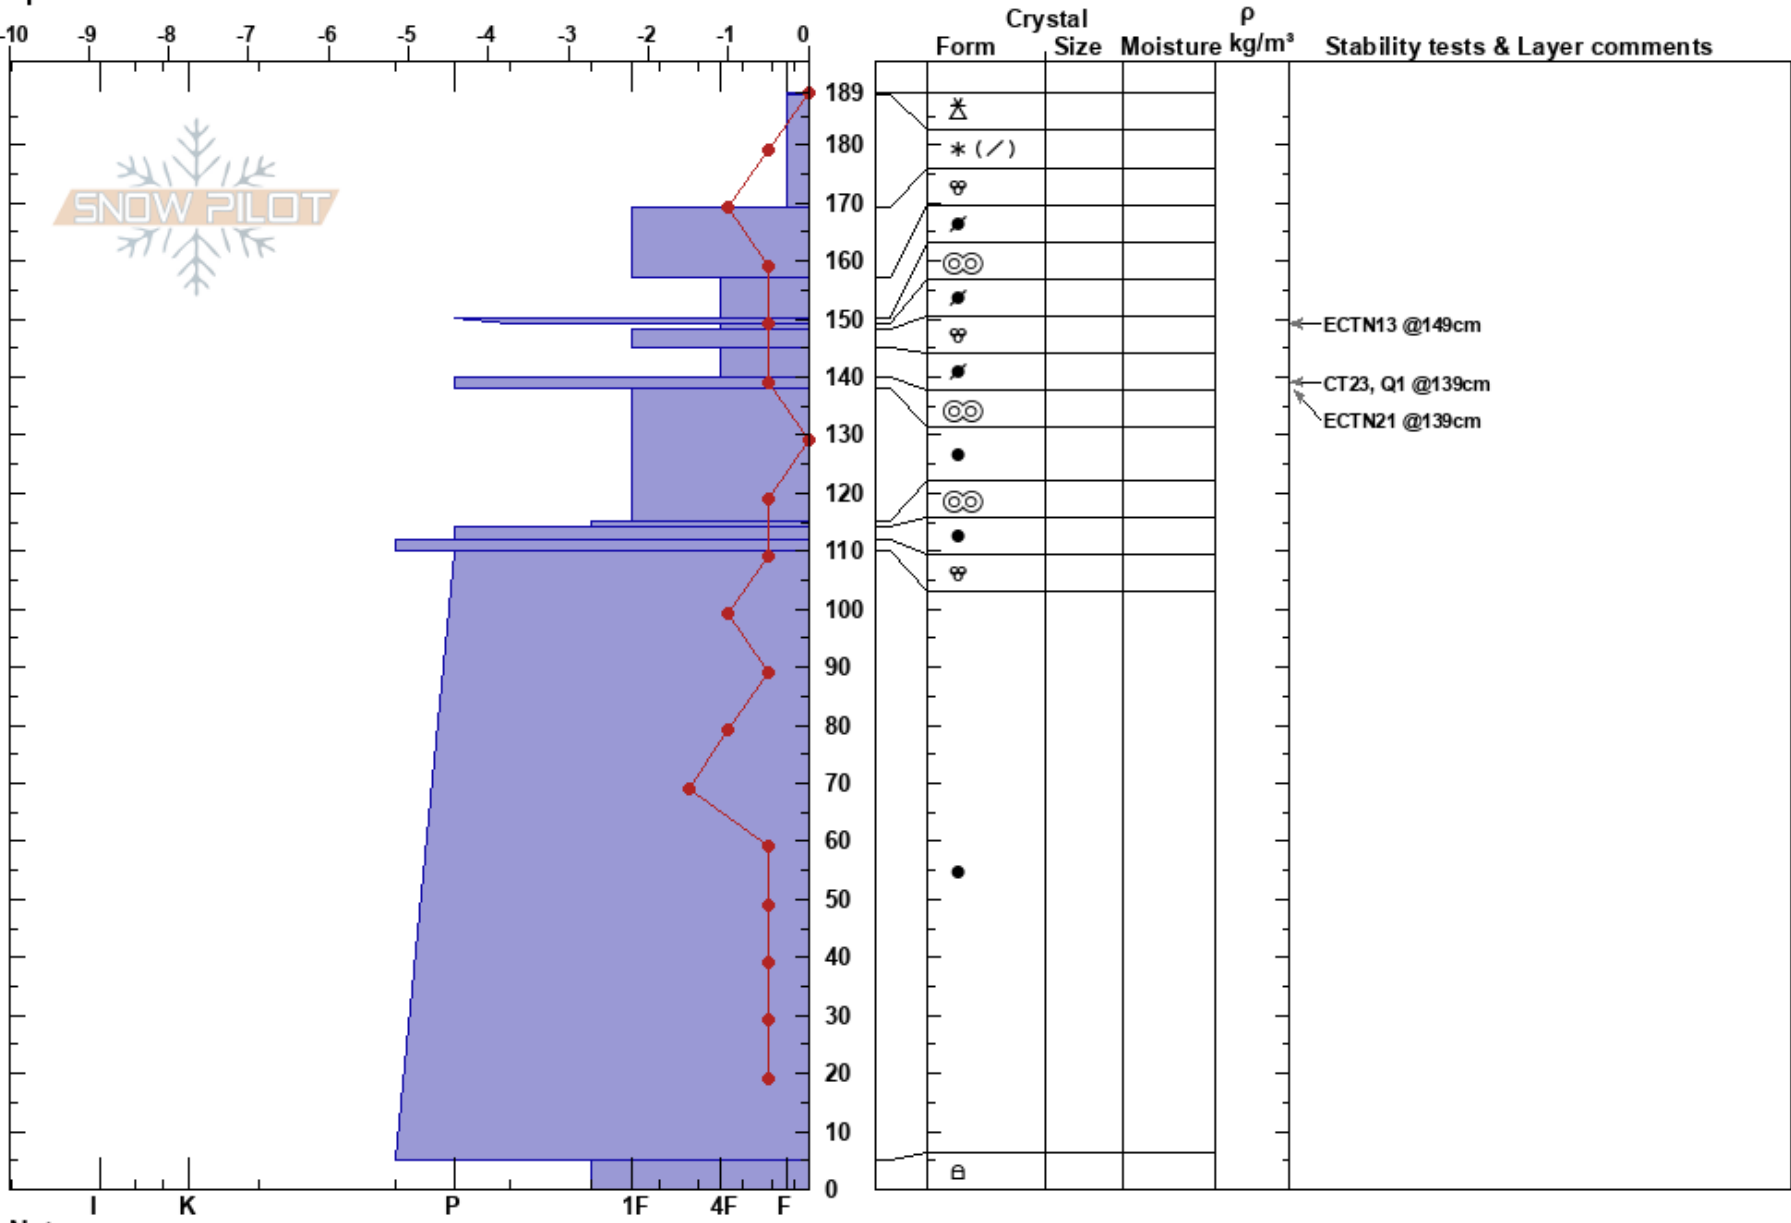

Crystal Amphitheater 1  
 Bitterroot  
 MT  
 Elevation: 6091 ft  
 Aspect: 84°  
 Specifics:

Ryan Milling  
 02/10/2017 - 11:30am  
 Co-ord: 12T 684154W 5169954N  
 Slope Angle: 33°  
 Wind Loading: previous

Stability: **HS:189**  
 Air Temperature: 1.5°C PF:60  
 Sky Cover: BKN  
 Precipitation: S-1  
 Wind: Calm

Layer Notes:

Notes: Moisture present throughout snowpack