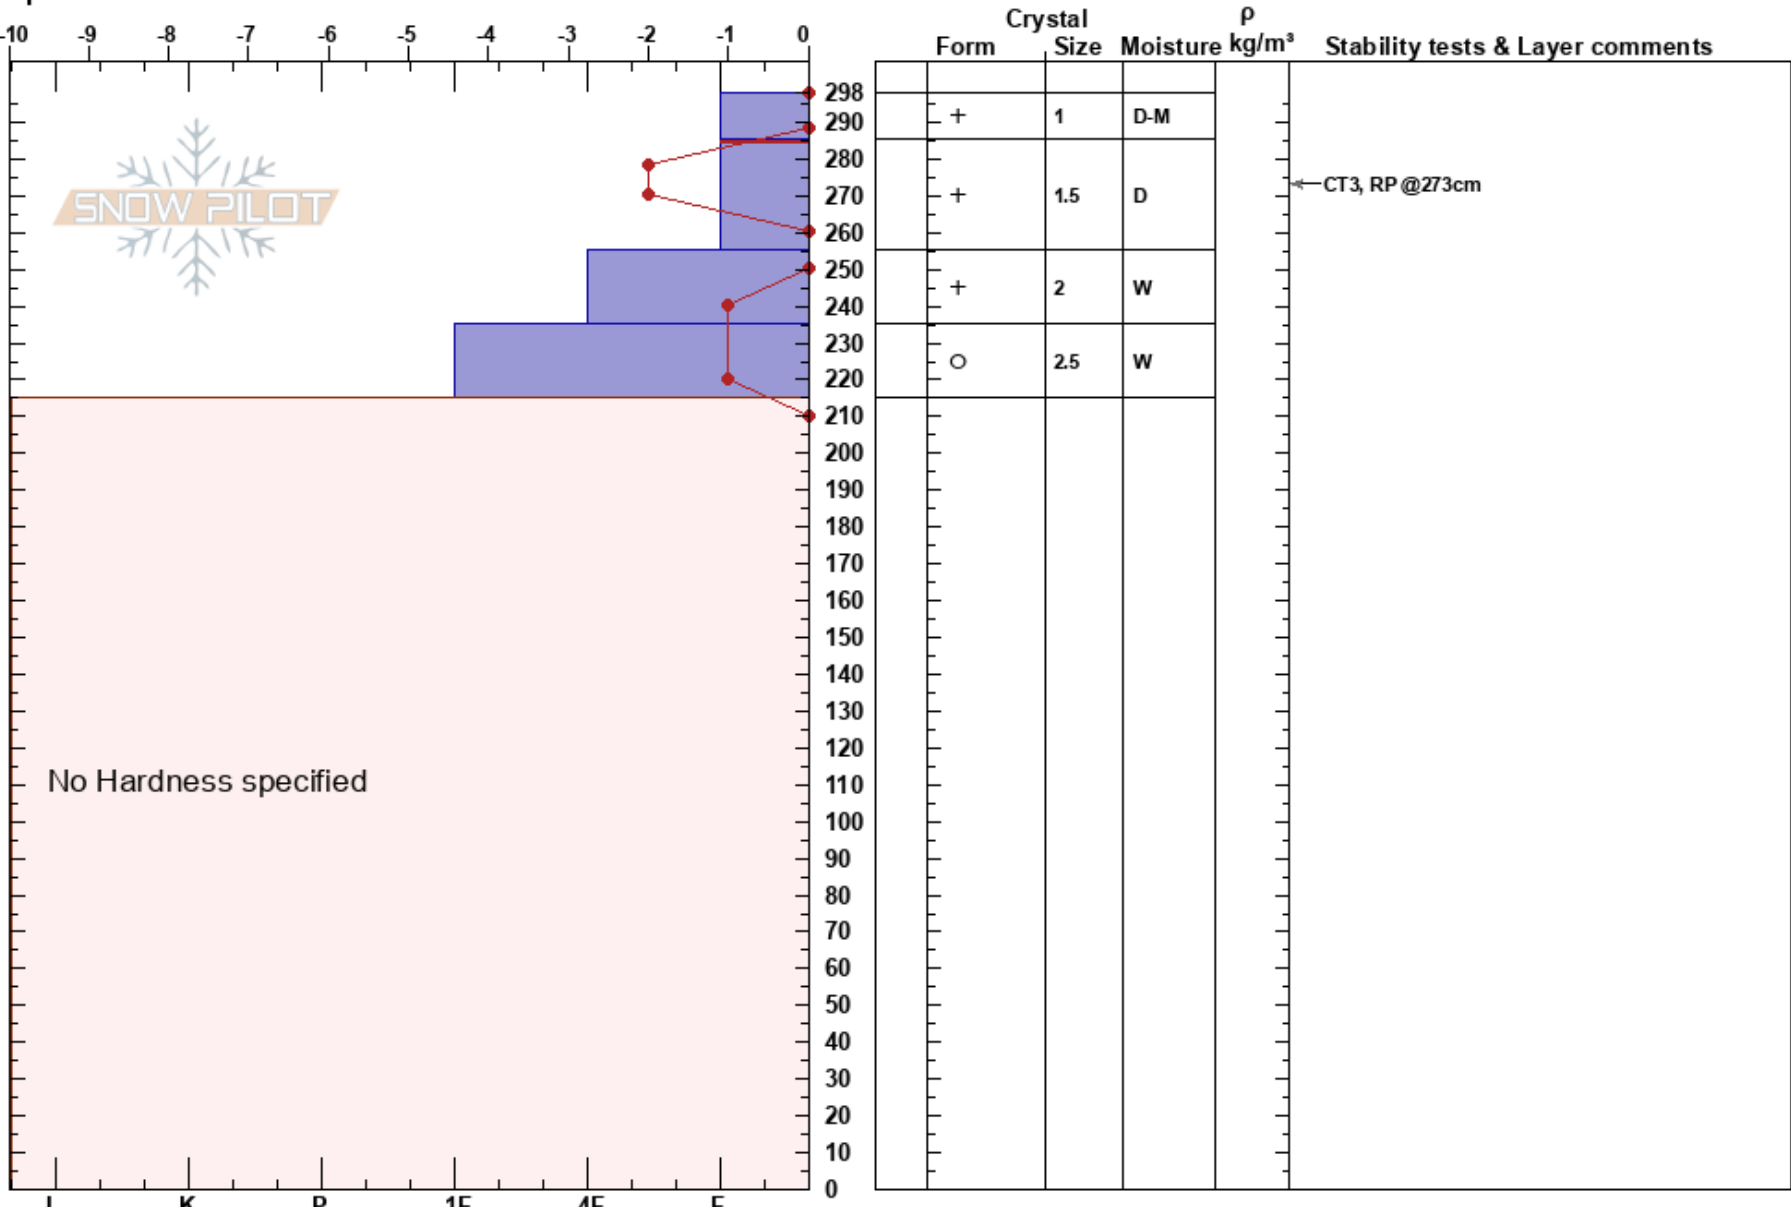

Powderhouse Pit
 Central Sierra
 CA
 Elevation: 8135 ft
 Aspect: 10°
 Specifics:

David Reichel
 02/10/2017 - 12:00pm
 Co-ord: 38.79056N, -119.97392W
 Slope Angle: 8°
 Wind Loading:

Stability: HS:298
 Air Temperature: 0°C PF:45 285-255cm:Problematic layer
 Sky Cover: OVC
 Precipitation: S2
 Wind: Calm

Notes: New snow appeared to be about 45cms deep in this location. Temperatures hovered around freezing but it was snowing during our time in the field.