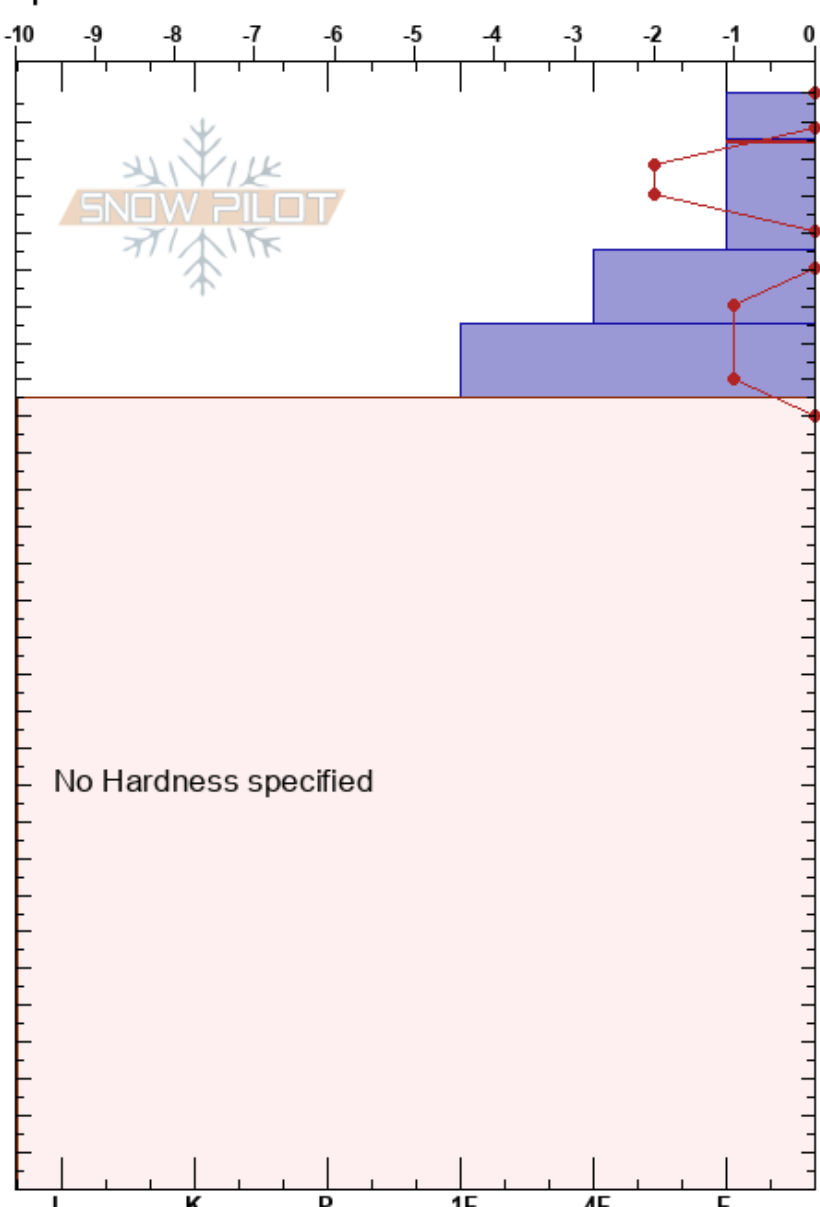

Powderhouse Pit
 Central Sierra
 CA
 Elevation: 8135 ft
 Aspect: 10°
 Specifics:

David Reichel
 02/10/2017 - 12:00pm
 Co-ord: 38.79056N, -119.97392W
 Slope Angle: 8°
 Wind Loading:

Stability: HS:298
 Air Temperature: 0°C PF:45 285-255cm:Problematic layer
 Sky Cover: OVC
 Precipitation: S2
 Wind: Calm

Form	Crystal		Moisture	ρ kg/m ³	Stability tests & Layer comments
	Size				
+	1		D-M		
+	1.5		D		← CT3, RP @273cm
+	2		W		
○	2.5		W		

Notes: New snow appeared to be about 45cms deep in this location. Temperatures hovered around freezing but it was snowing during our time in the field.