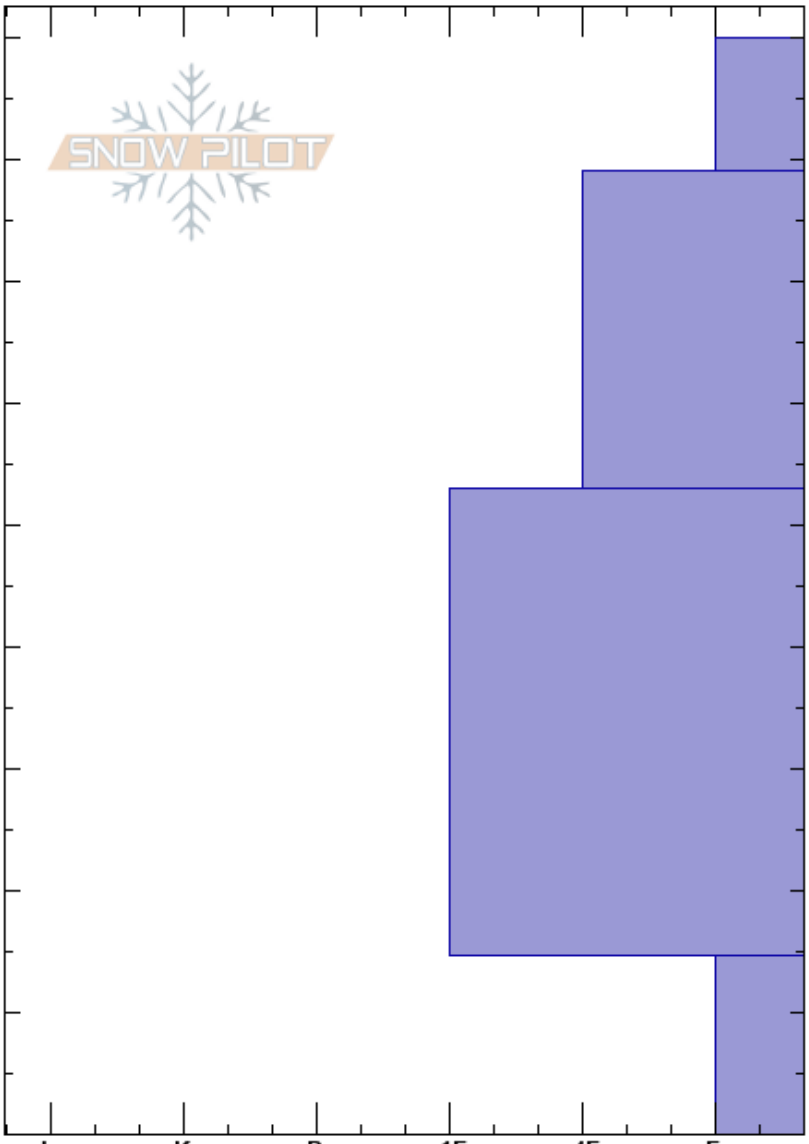

Wildi Bowl NTR
 Sangre de Cristo Range
 NM
Elevation: 11500 ft
Aspect: NE
Specifics:

Luke Wilhelm
 12/07/2019 - 10:00am
Co-ord:
Slope Angle: 28°
Wind Loading: previous

Stability:
Air Temperature: -2°C
Sky Cover: CLR
Precipitation: NO
Wind: W Calm

HS: 90
PS: 10 14.6-0cm: Problematic layer

Crystal Form	Crystal Size	Moisture	ρ kg/m ³	Stability tests & Layer comments
△	-3			
/	0.3			
/	0.1			
□	1.5			← CT14, SC @14cm

Notes: