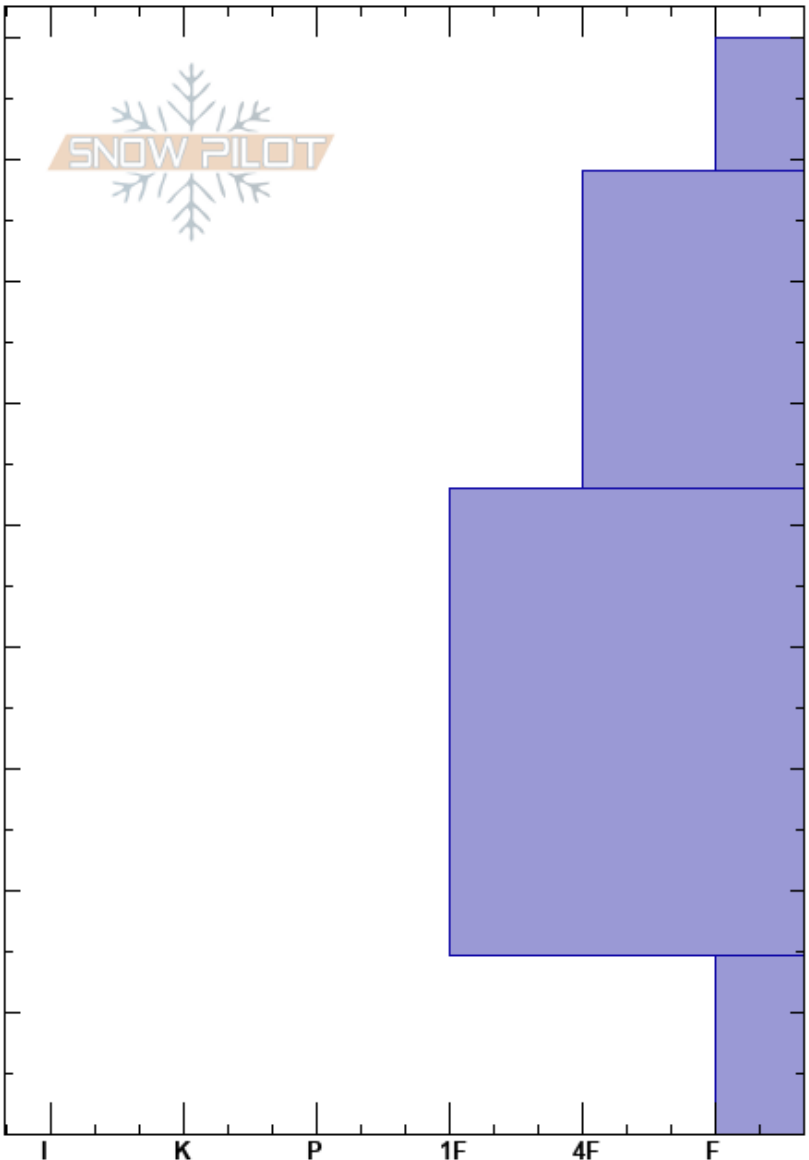

Wildi Bowl NTR
 Sangre de Cristo Range
 NM
Elevation: 11500 ft
Aspect: NE
Specifics:

Luke Wilhelm
 12/07/2019 - 10:00am
Co-ord:
Slope Angle: 28°
Wind Loading: previous

Stability:
Air Temperature: -2°C
Sky Cover: CLR
Precipitation: NO
Wind: W Calm

HS: 90
PS: 10 14.6-0cm: Problematic layer

Crystal Form	Crystal Size	Moisture	ρ kg/m ³	Stability tests & Layer comments
△	-3			
/	0.3			
/	0.1			
□	1.5			← CT14, SC @14cm

Notes: