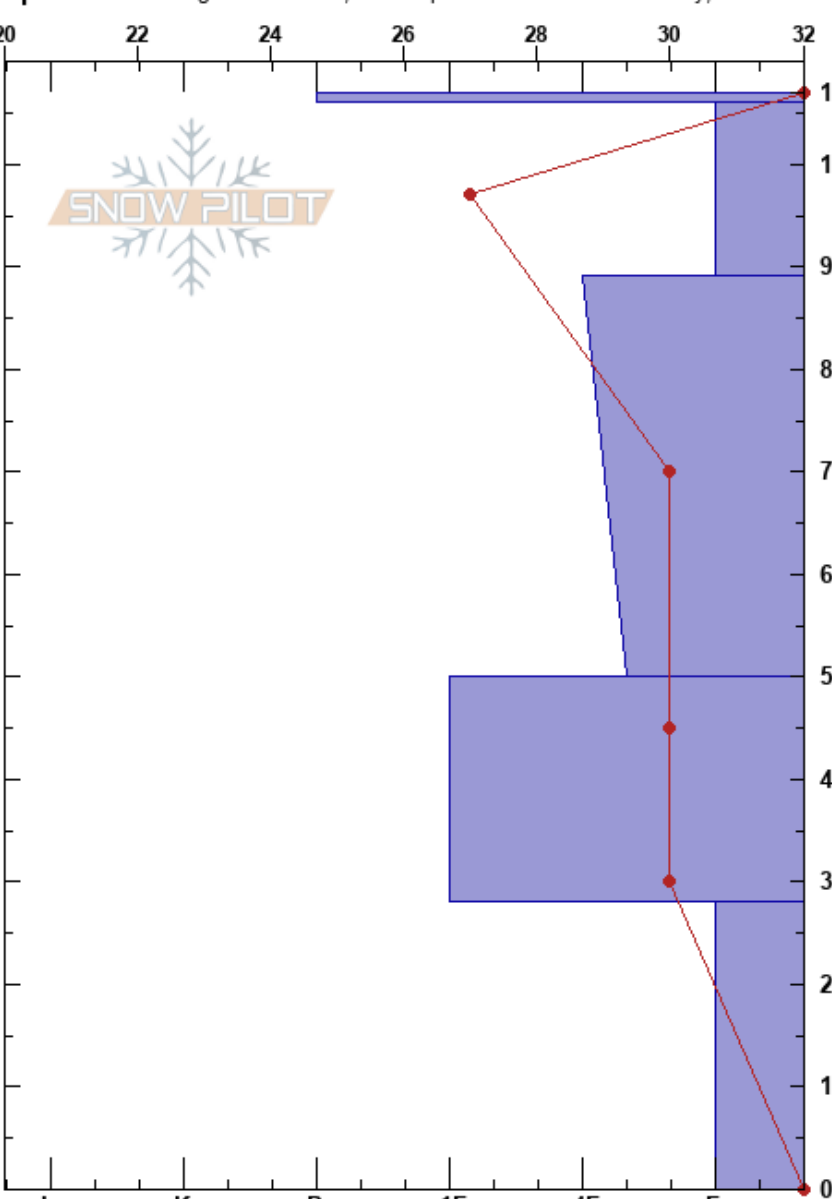

Gordon's at Snowbasin
 Wasatch Range
 UT
 Elevation: 6720 ft
 Aspect: NE
 Specifics: Pit dug in a Ski Area; Pit is representative of backcountry; Ski tracks on slope; We skied slope

Michelle Altizer
 12/07/2019 - 2:30pm
 Co-ord: 41.19126N, -111.85225W
 Slope Angle: 21°
 Wind Loading: yes

Stability:
 Air Temperature: 32°F
 Sky Cover: BKN
 Precipitation: NO
 Wind: SW Light Breeze

HS:107
 PF:32 28-0cm: Problematic layer
 PS: 8

Form	Crystal		Moisture	ρ kg/m ³	Stability tests & Layer comments
	Size				
/	3				
- - -	0.5				
/	0.5				
•	0.3				CT18, BRK @75cm ECTN13 @75cm
•	0.5				
^	3				