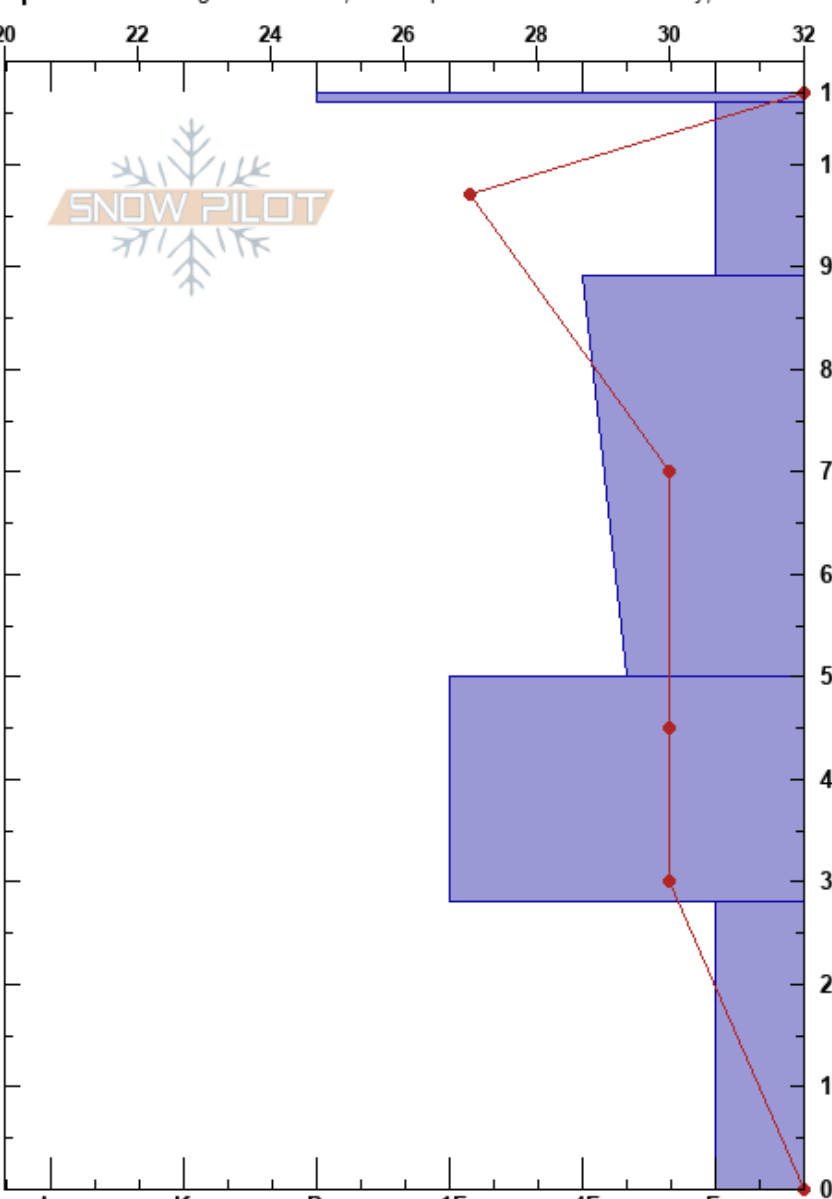

Gordon's at Snowbasin
 Wasatch Range
 UT
 Elevation: 6720 ft
 Aspect: NE
 Specifics: Pit dug in a Ski Area; Pit is representative of backcountry; Ski tracks on slope; We skied slope

Michelle Altizer
 12/07/2019 - 2:30pm
 Co-ord: 41.19126N, -111.85225W
 Slope Angle: 21°
 Wind Loading: yes

Stability:
 Air Temperature: 32°F
 Sky Cover: BKN
 Precipitation: NO
 Wind: SW Light Breeze

HS:107
 PF:32 28-0cm: Problematic layer
 PS: 8

Form	Crystal		Moisture	ρ kg/m ³	Stability tests & Layer comments
	Size				
/	3				
- - -	0.5				
/	0.5				
•	0.3				← CT18, BRK @75cm ← ECTN13 @75cm
•	0.5				
^	3				