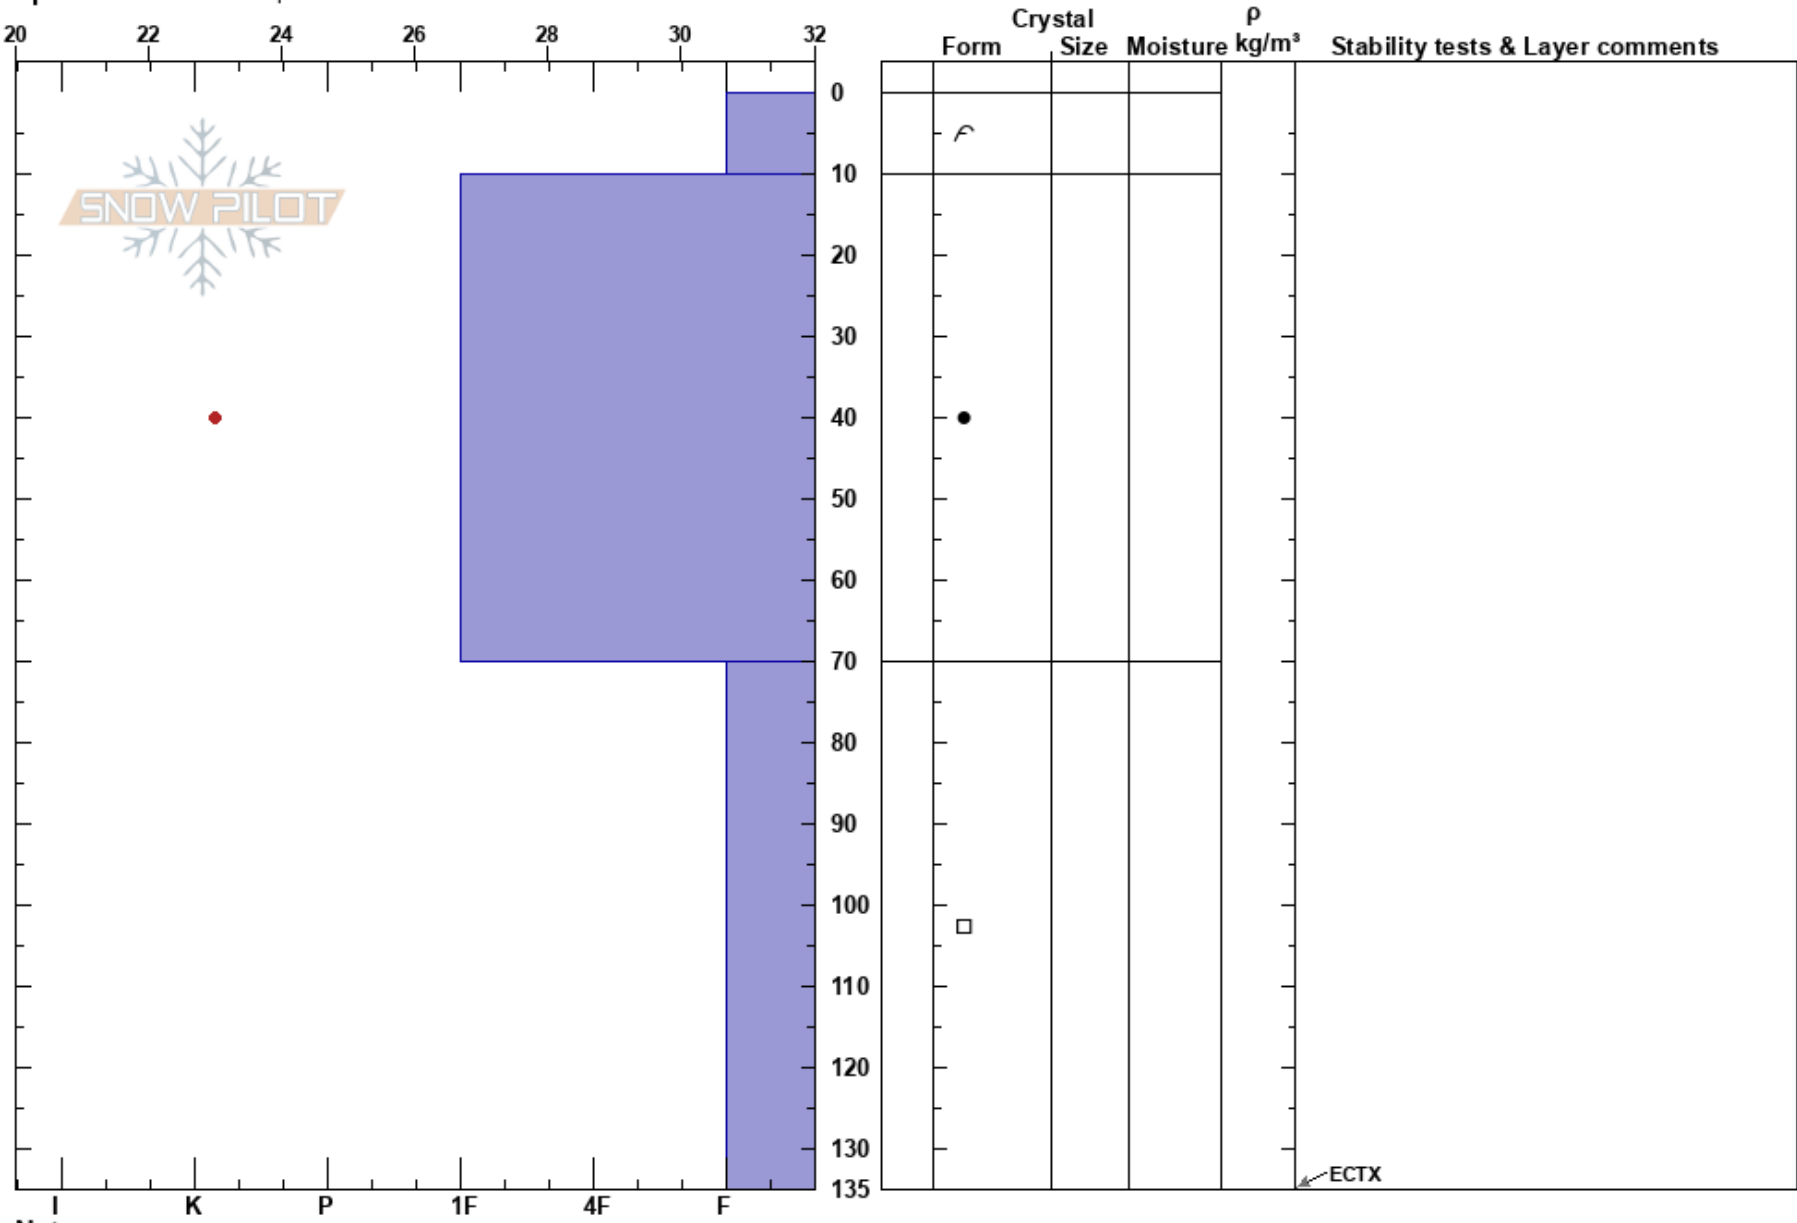

bcras7.12.2019
 Snowy Range
 WY
 Elevation: 9872 ft
 Aspect: NE
 Specifics: We skied slope

Ian McDonald
 12/07/2019 - 12:00pm
 Co-ord: 41.33633N, -106.21127W
 Slope Angle: 40°
 Wind Loading:

Stability: **HS:135**
 Air Temperature: 32°F
 Sky Cover: FEW
 Precipitation: NO
 Wind: Moderate
 Layer Notes:
 70-135cm: Problematic layer