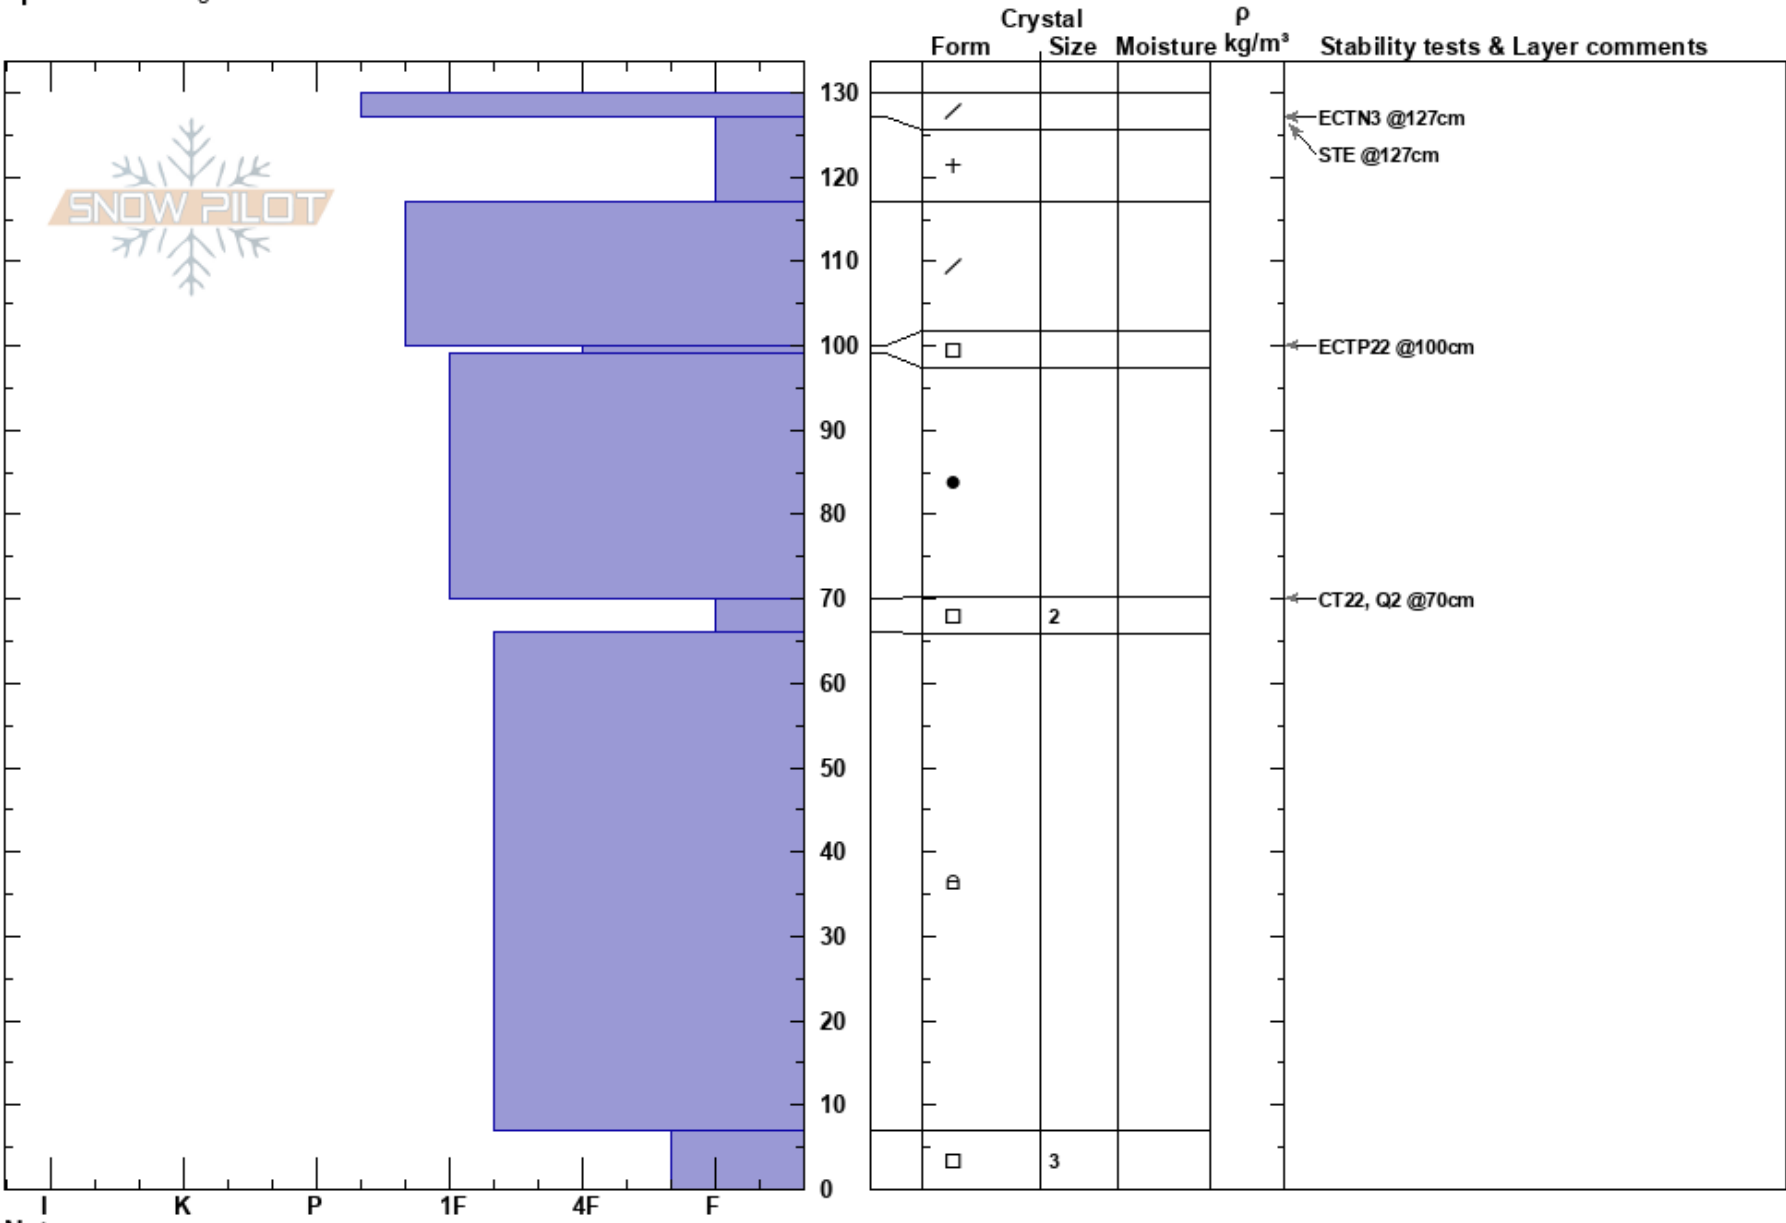

Hoot  
 Gore Range  
 CO  
**Elevation:** 12000 ft  
**Aspect:** NE  
**Specifics:** Pit dug in a Ski Area

Devin Toll  
 12/07/2019 - 11:00am  
**Co-ord:**  
**Slope Angle:** 30°  
**Wind Loading:** previous

**Stability:**  
**Air Temperature:** 20°F  
**Sky Cover:** CLR  
**Precipitation:** NO  
**Wind:** SW Light Breeze

**HS:**130  
**PF:**2  
**PS:**2  
 100-99cm:Problematic layer

**Notes:** Lots of work in here