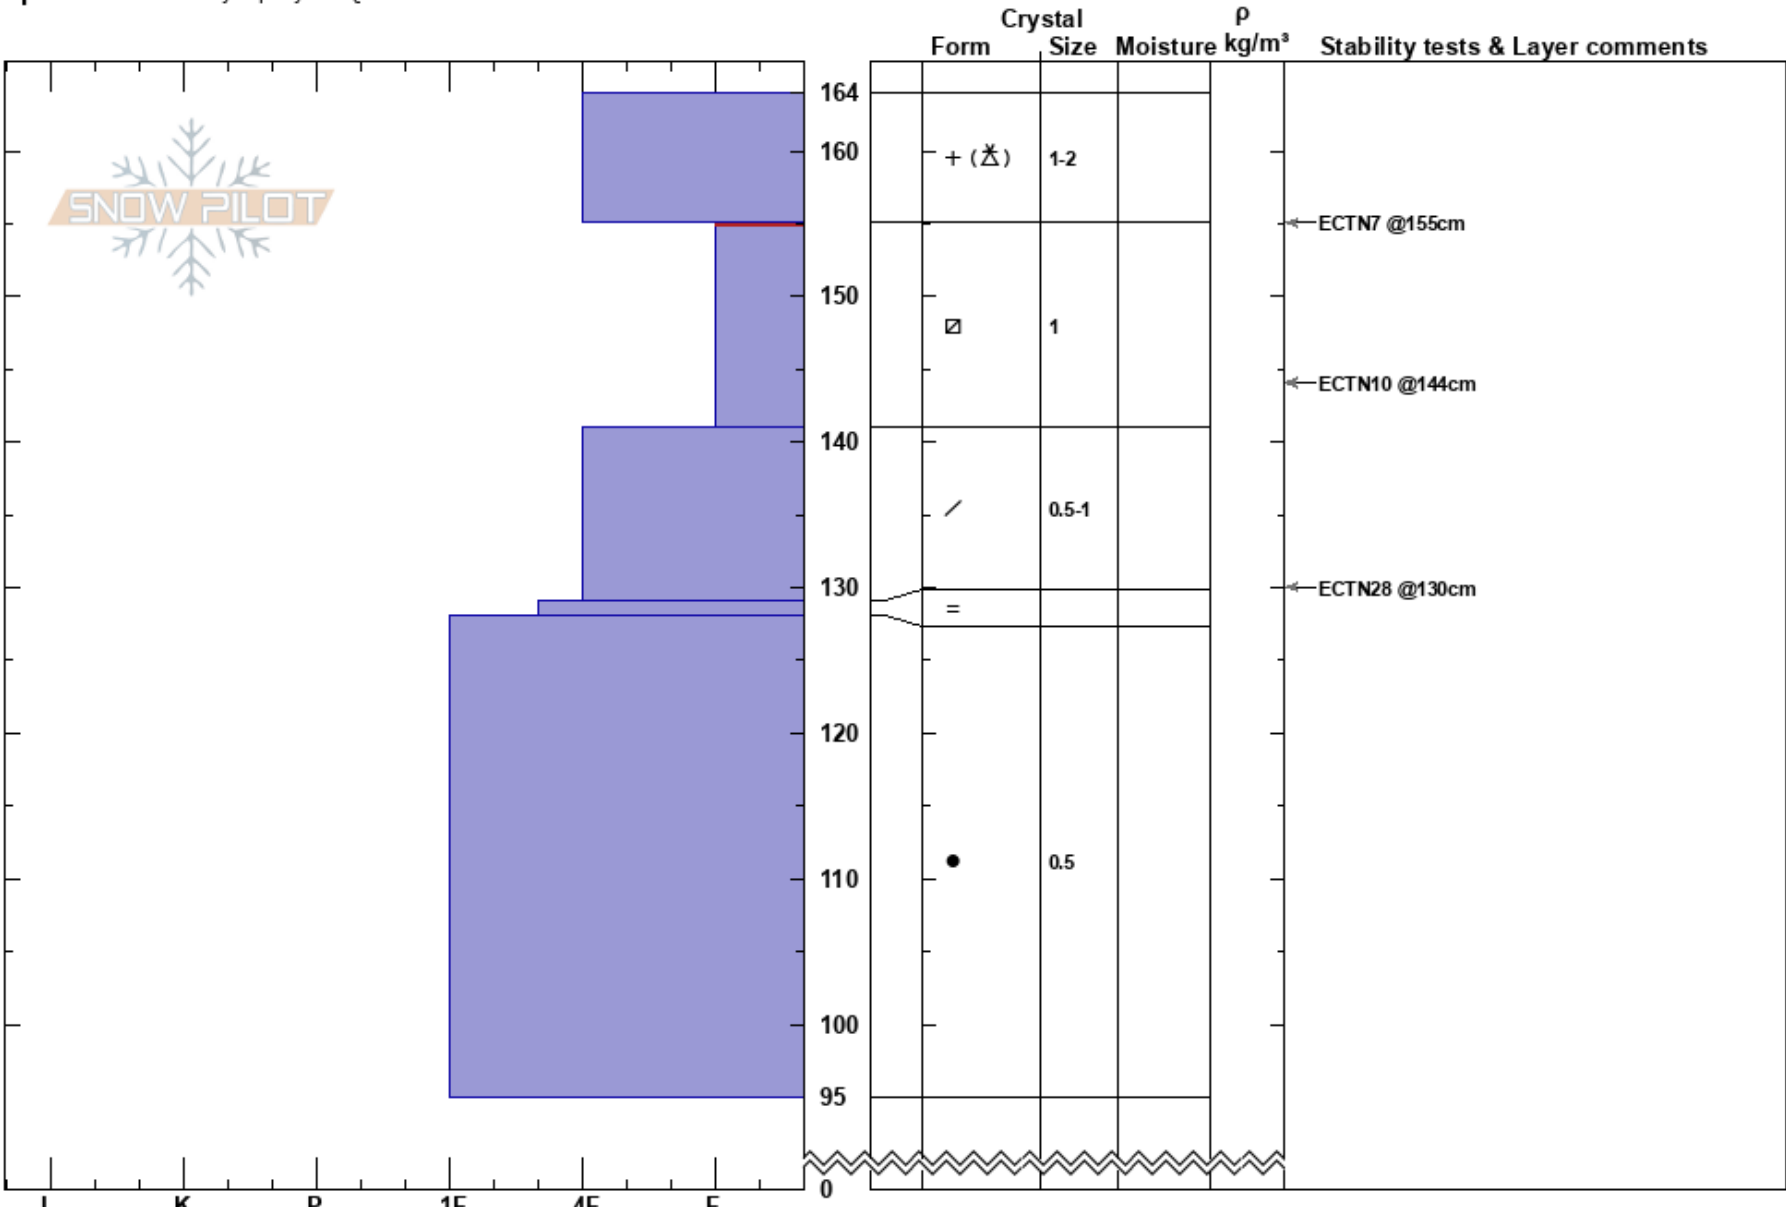

Incline Lake Peak  
 Carson Range  
 NV  
 Elevation: 9230 ft  
 Aspect: 350°  
 Specifics: Instability rapidly rising

Brandon Schwartz  
 12/07/2019 - 10:45am  
 Co-ord: 39.29834N, -119.94232W  
 Slope Angle: 20°  
 Wind Loading: no

Stability: Good  
 Air Temperature: -3°C  
 Sky Cover: OVC  
 Precipitation: S1  
 Wind: SW Light Breeze

HS:164  
 PF:60 155-141cm:Problematic layer  
 PS:15

Layer Notes:

Notes: Pit dug in open area below treeline