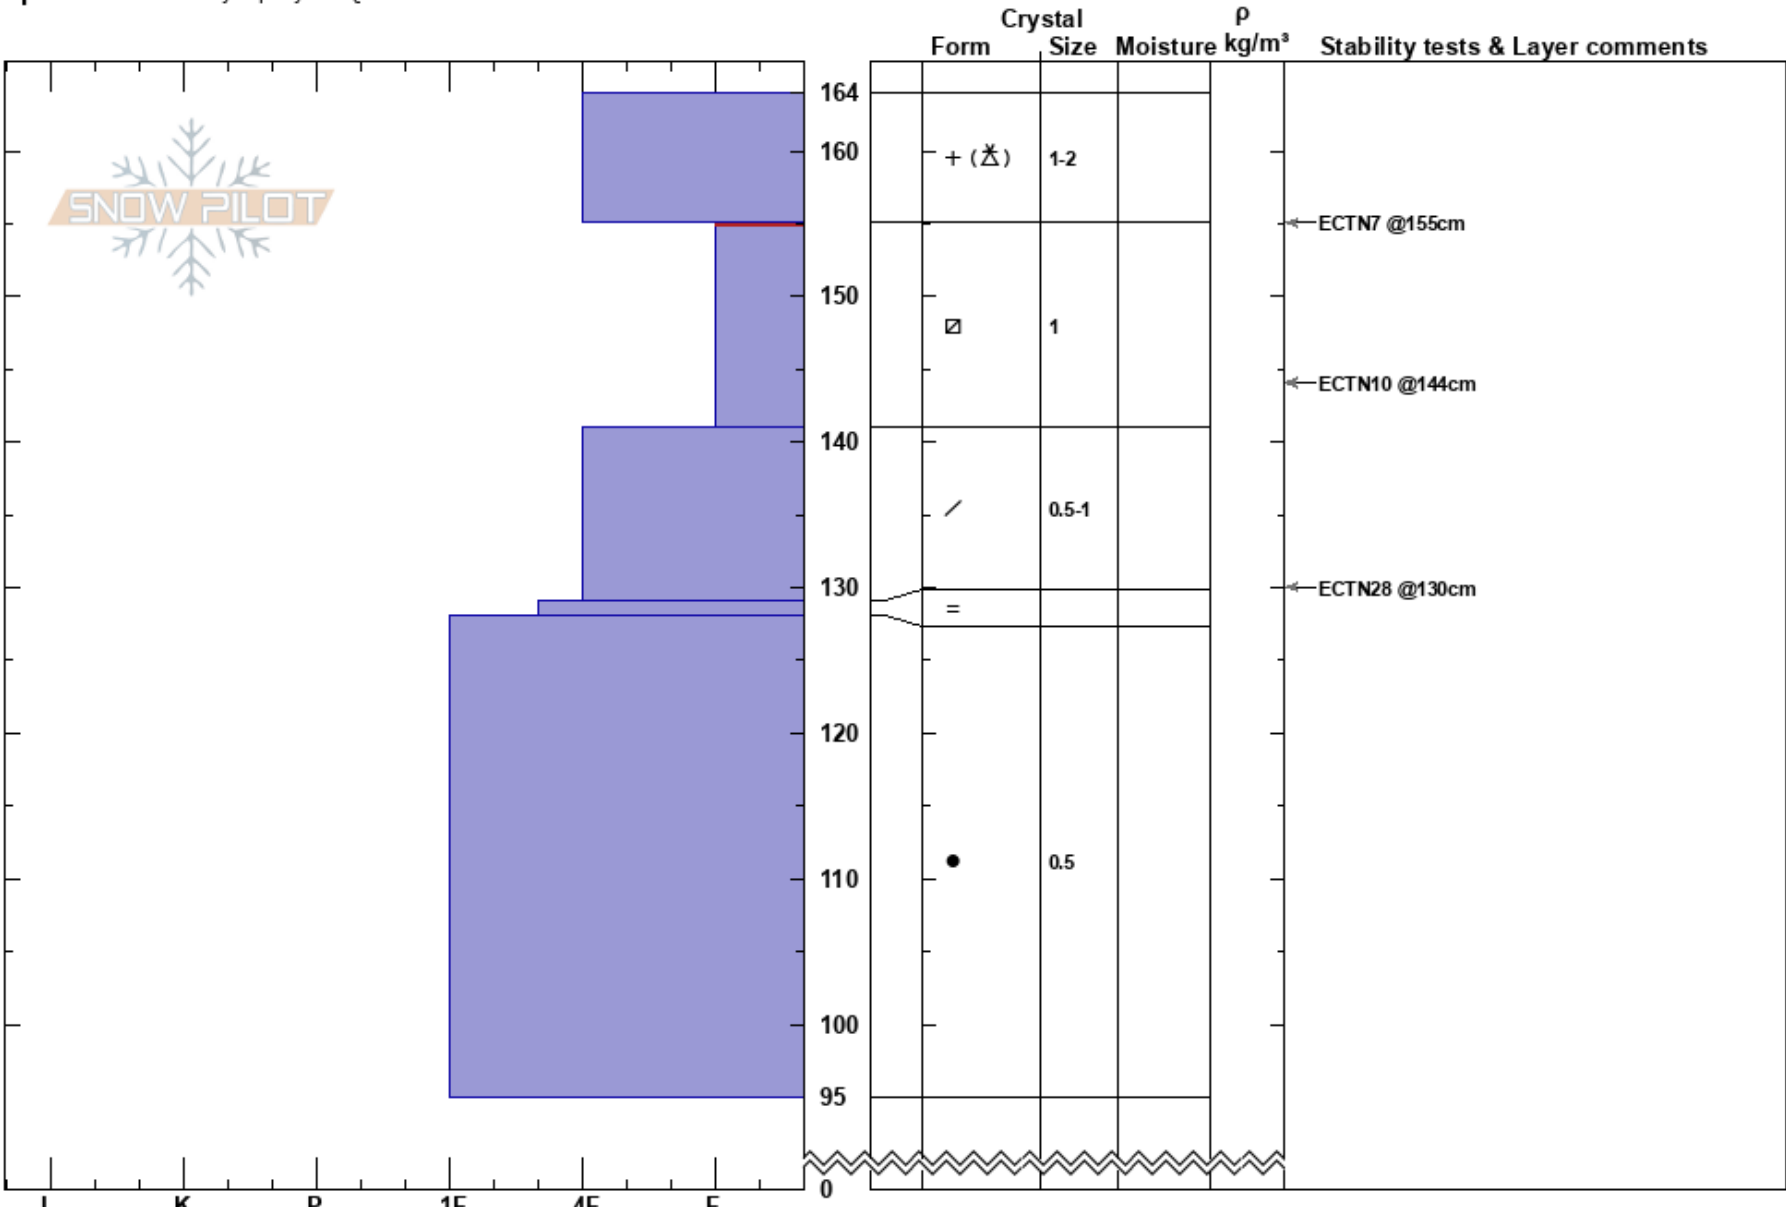

Incline Lake Peak
 Carson Range
 NV
 Elevation: 9230 ft
 Aspect: 350°
 Specifics: Instability rapidly rising

Brandon Schwartz
 12/07/2019 - 10:45am
 Co-ord: 39.29834N, -119.94232W
 Slope Angle: 20°
 Wind Loading: no

Stability: Good
 Air Temperature: -3°C
 Sky Cover: OVC
 Precipitation: S1
 Wind: SW Light Breeze

HS:164
 PF:60 155-141cm:Problematic layer
 PS: 15

Layer Notes:

Notes: Pit dug in open area below treeline