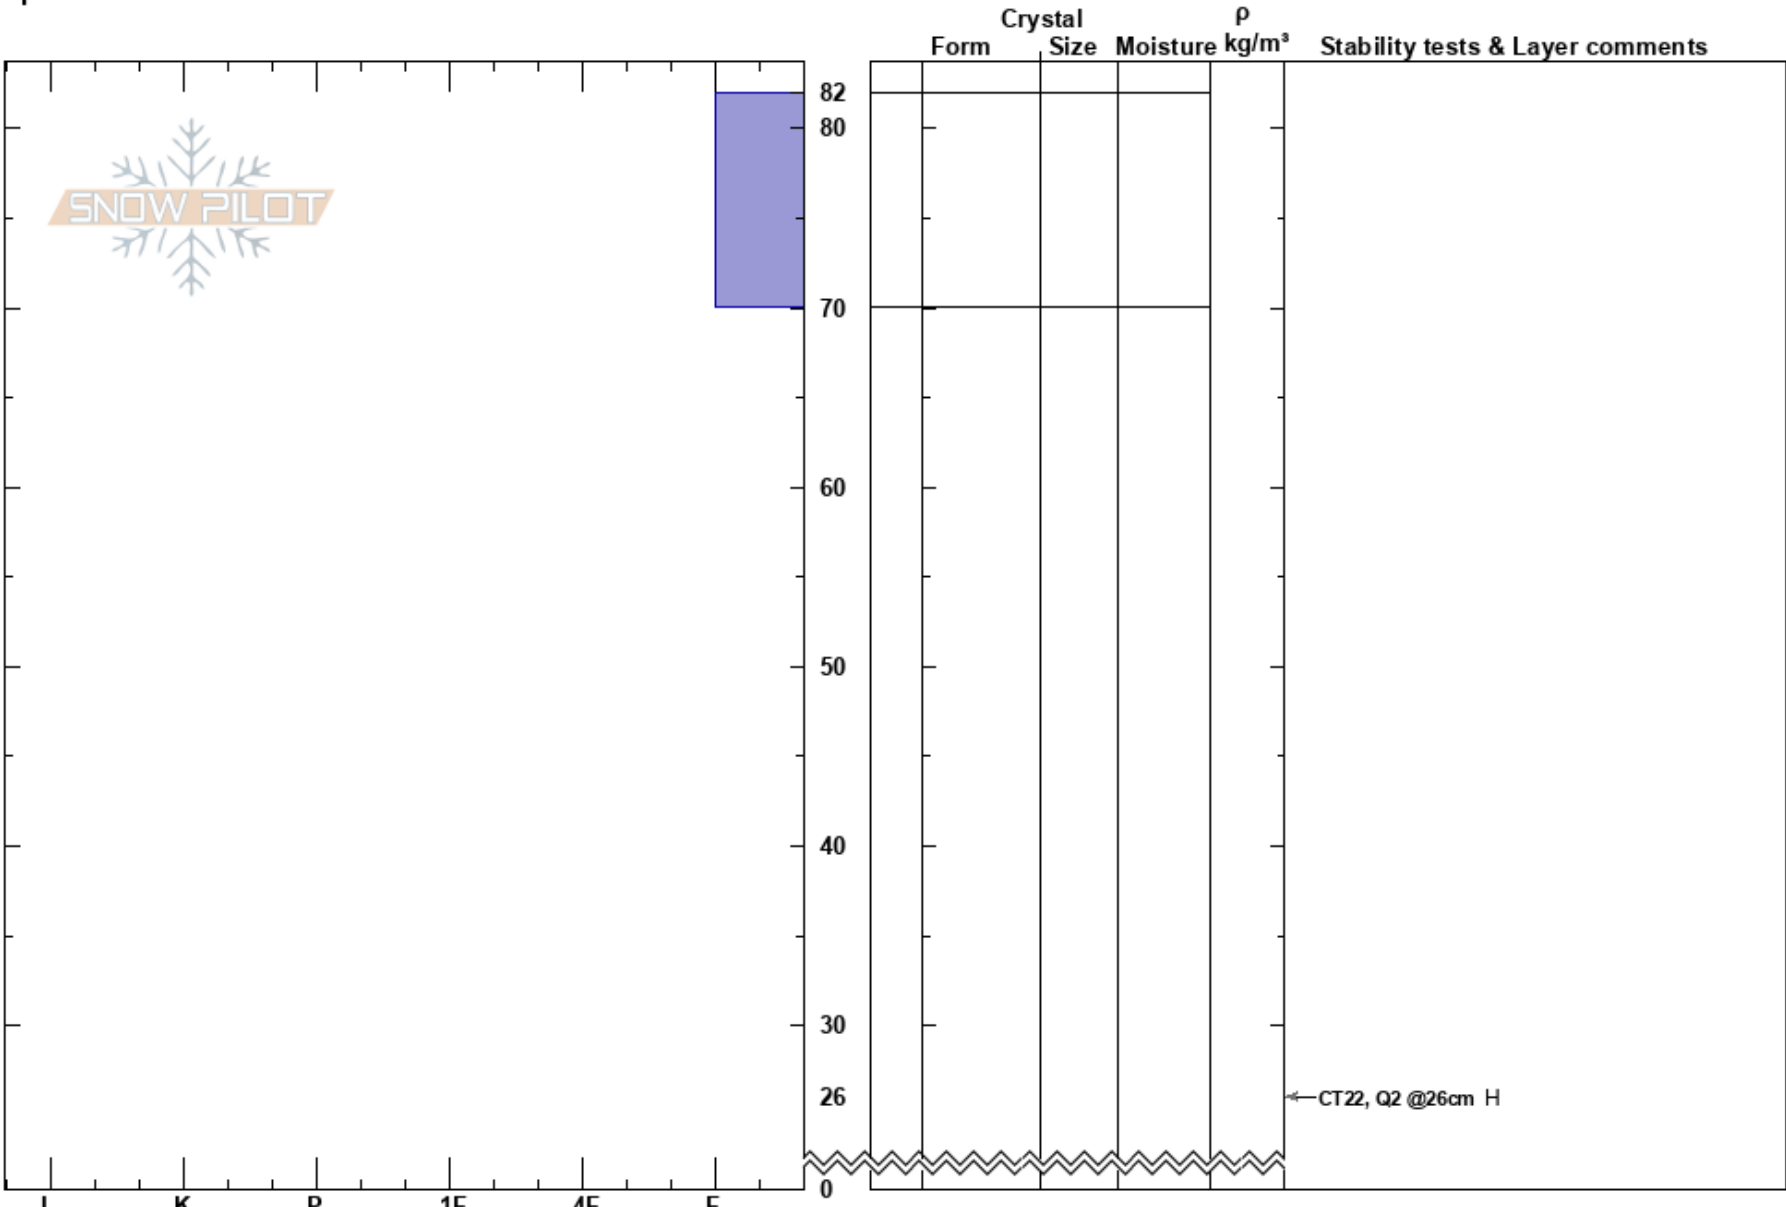

Powder Backcountry  
Bear River Range  
UT  
Elevation: 8000 ft  
Aspect: 340°  
Specifics:

Kory Davis  
12/06/2019 - 11:00pm  
Co-ord:  
Slope Angle: 25°  
Wind Loading:

Stability:  
Air Temperature:  
Sky Cover:  
Precipitation:  
Wind:

HS:82      Layer Notes:

Notes: