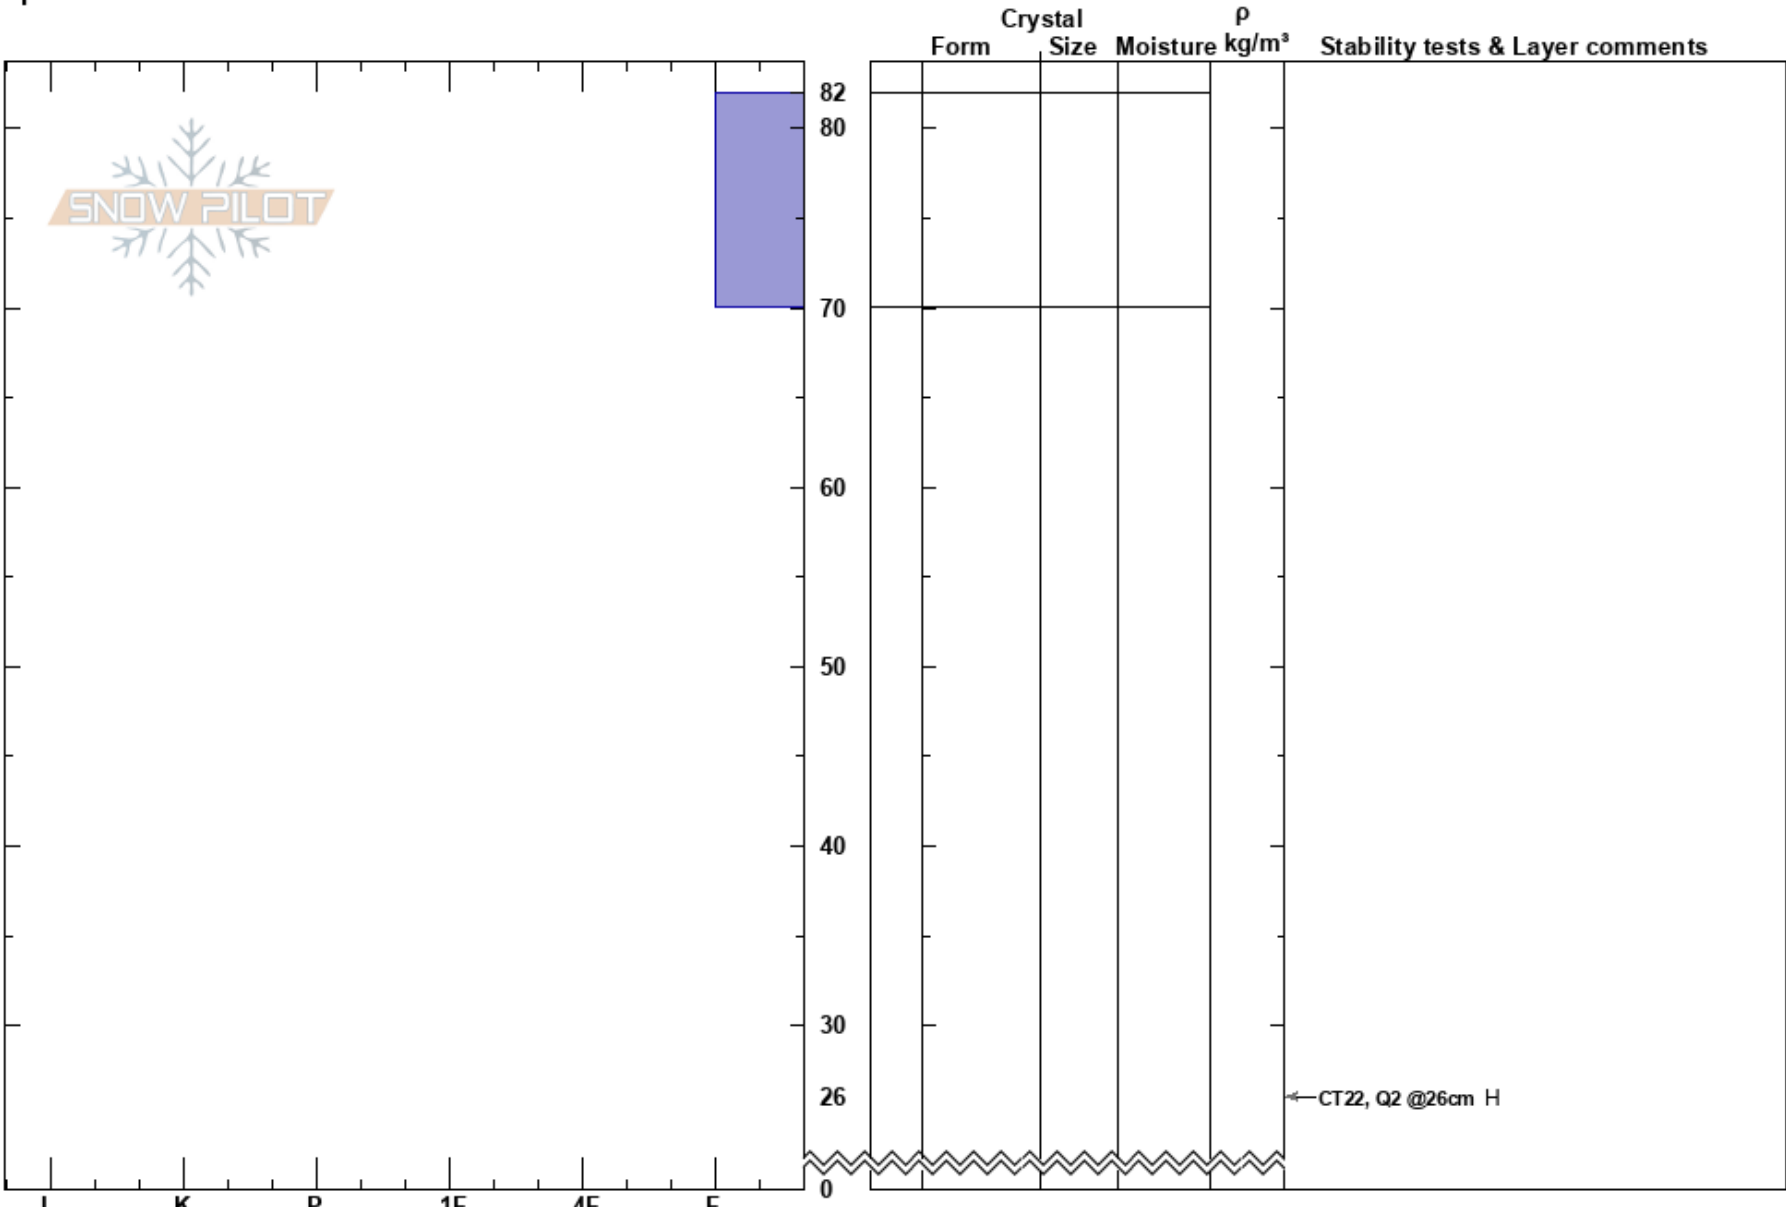

Powder Backcountry  
Bear River Range  
UT  
Elevation: 8000 ft  
Aspect: 340°  
Specifics:

Kory Davis  
12/06/2019 - 11:00pm  
Co-ord:  
Slope Angle: 25°  
Wind Loading:

Stability:  
Air Temperature:  
Sky Cover:  
Precipitation:  
Wind:  
HS:82  
Layer Notes: