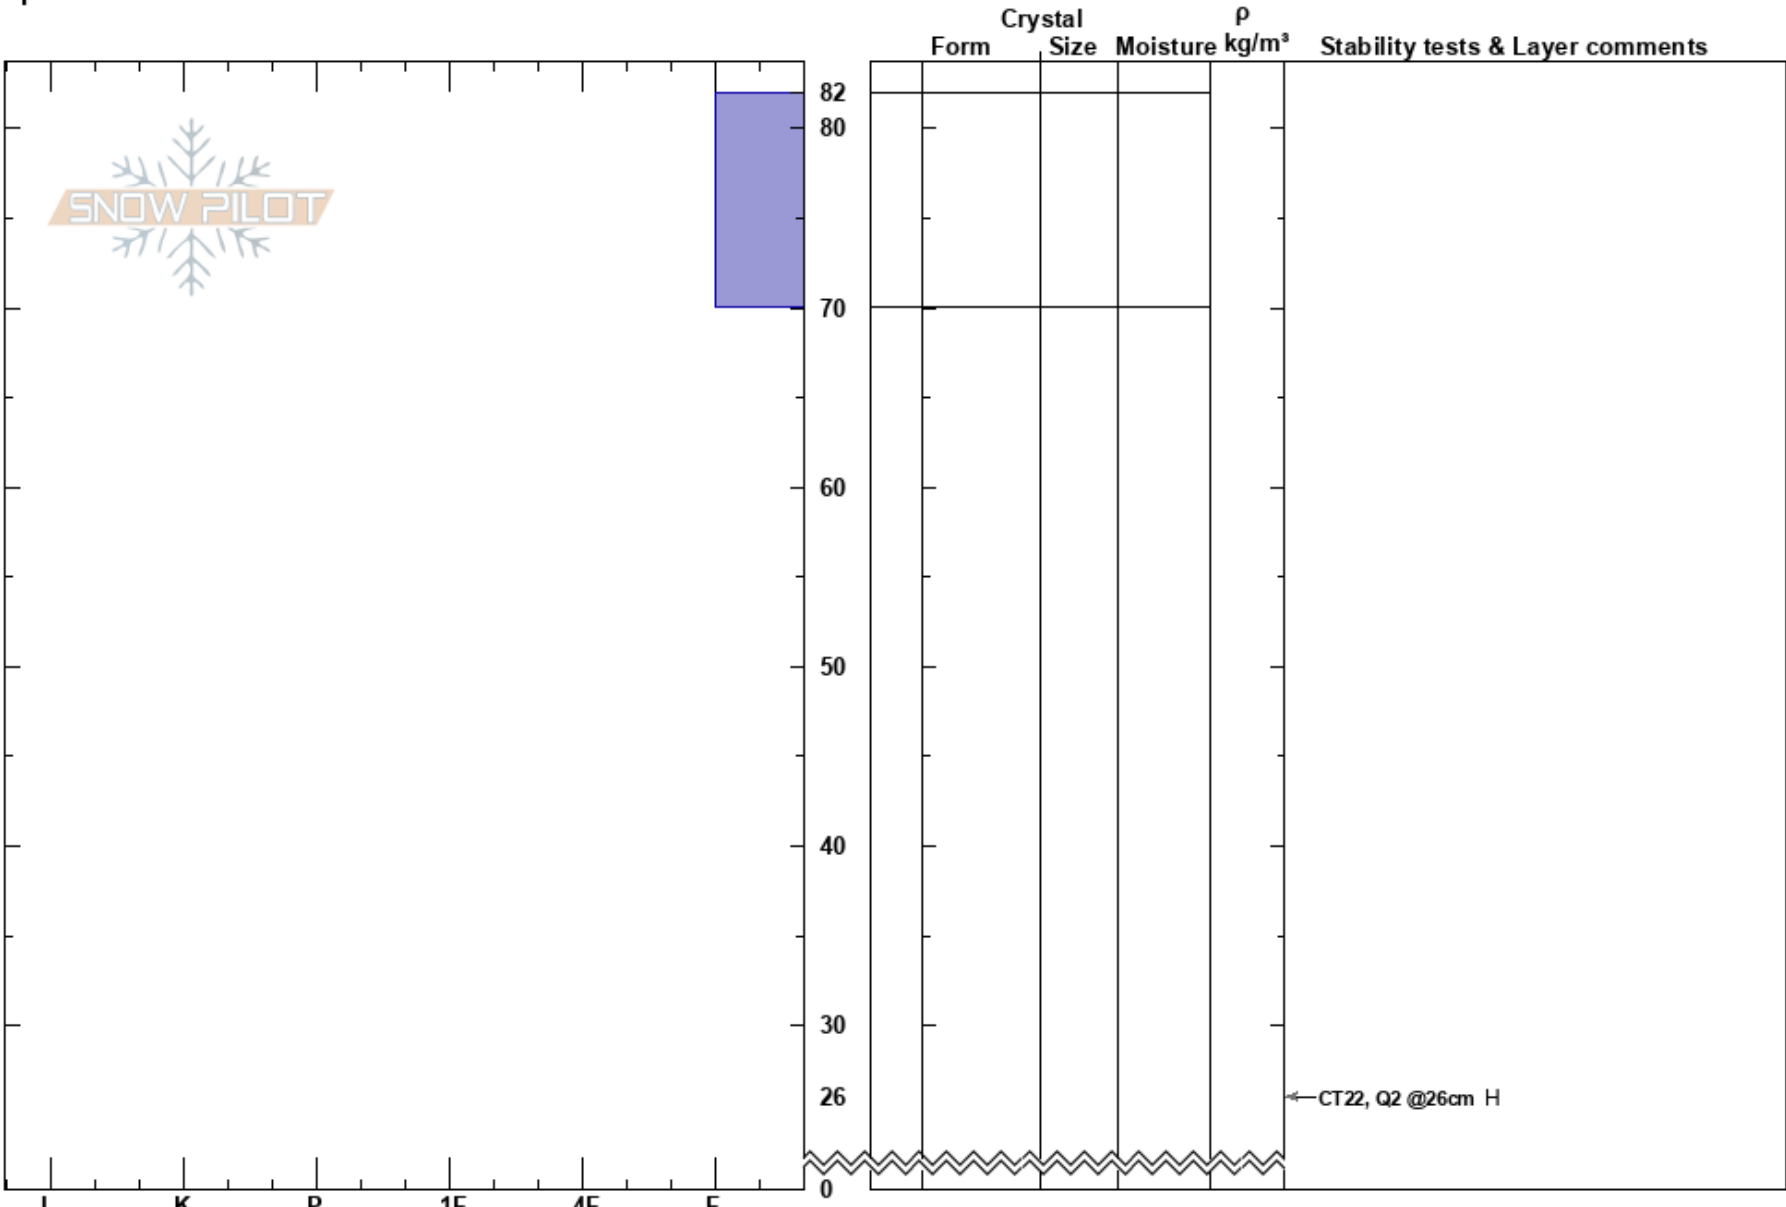

Powder Backcountry
Bear River Range
UT
Elevation: 8000 ft
Aspect: 340°
Specifics:

Kory Davis
12/06/2019 - 11:00pm
Co-ord:
Slope Angle: 25°
Wind Loading:

Stability:
Air Temperature:
Sky Cover:
Precipitation:
Wind:

HS:82 Layer Notes:

Notes: