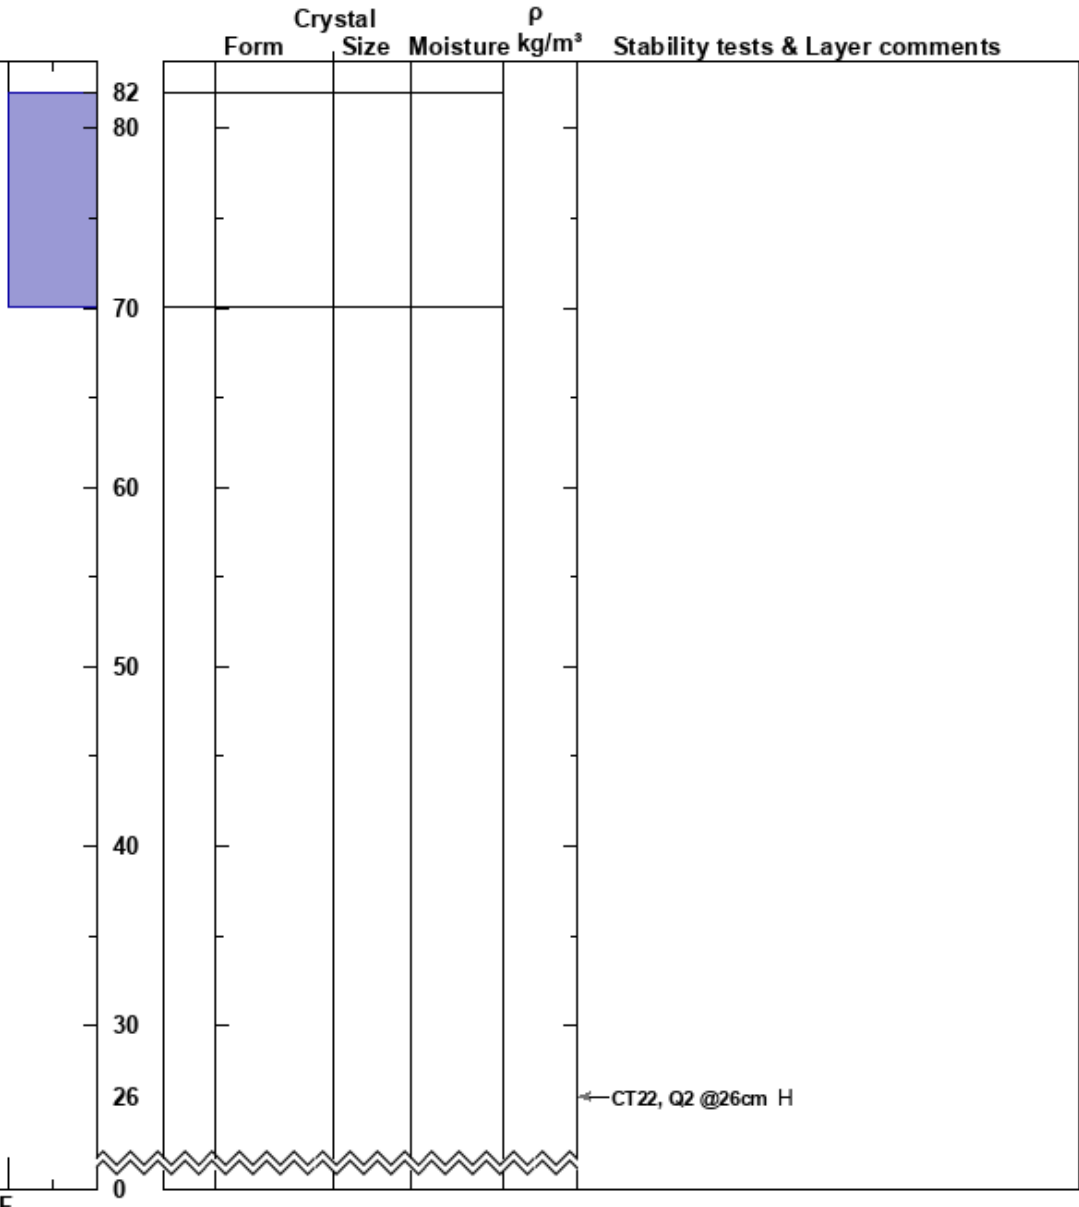

Powder Backcountry  
 Bear River Range  
 UT  
 Elevation: 8000 ft  
 Aspect: 340°  
 Specifics:

Kory Davis  
 12/06/2019 - 11:00pm  
 Co-ord:  
 Slope Angle: 25°  
 Wind Loading:

Stability:  
 Air Temperature:  
 Sky Cover:  
 Precipitation:  
 Wind:

HS:82

Layer Notes:

Notes: I K P 1F 4F F