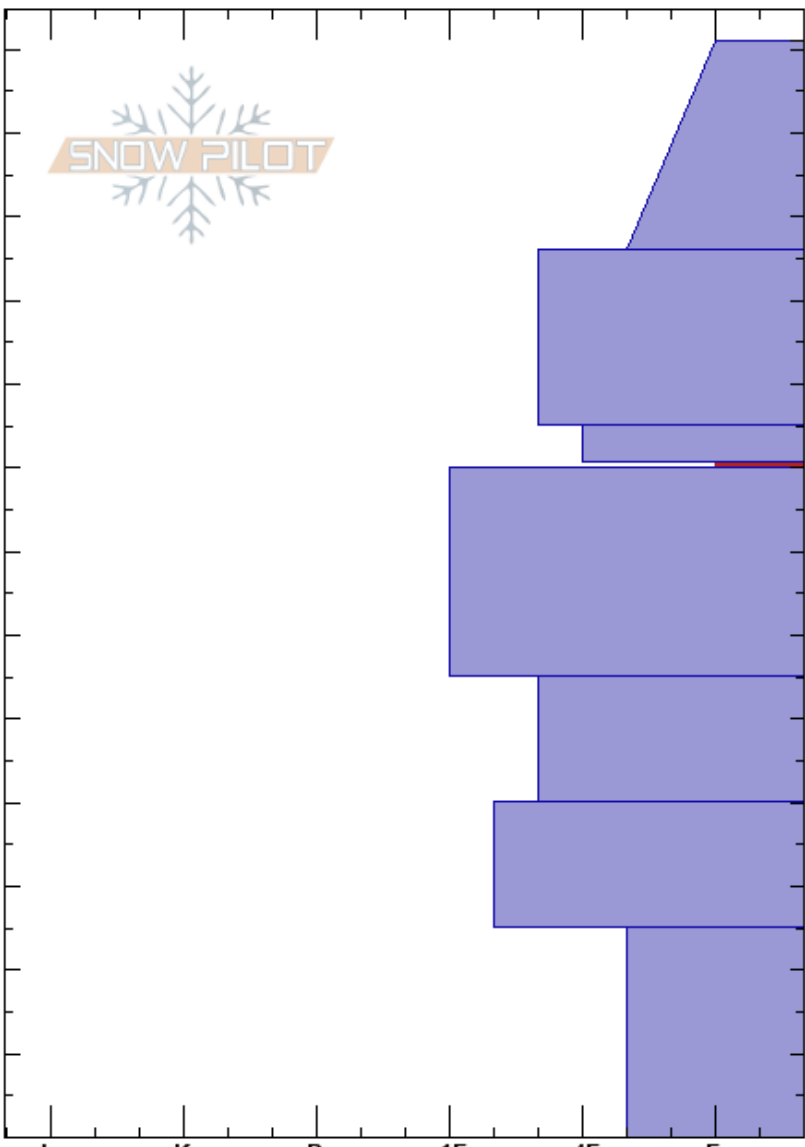

Bacon Rind Meadow
 Madison Range-S
 MT
Elevation: 8838 ft
Aspect: 80°
Specifics:

Doug Chabot-Admin
 02/08/2017 - 11:15am
Co-ord: 44.97095N, -111.09452W
Slope Angle: 18°
Wind Loading:

Stability: Fair Unstable **HS:** 131 **Layer Notes:**
Air Temperature: -6.7°C **PF:** 131 80.5-80cm: Problematic layer
Sky Cover: OVC
Precipitation: NO
Wind: Calm

Depth (cm)	Crystal		ρ kg/m ³	Stability tests & Layer comments
	Form	Size		
131				
120				
110				
100				
90				
80	V	1-2		STE @80cm CT15, Q1 @80cm ECTP21 @80cm ECTP27 @80cm ECTN21 @80cm PST35/100 (End) @80cm
70				
60				
50				
40				
30				
20				
10				
0				