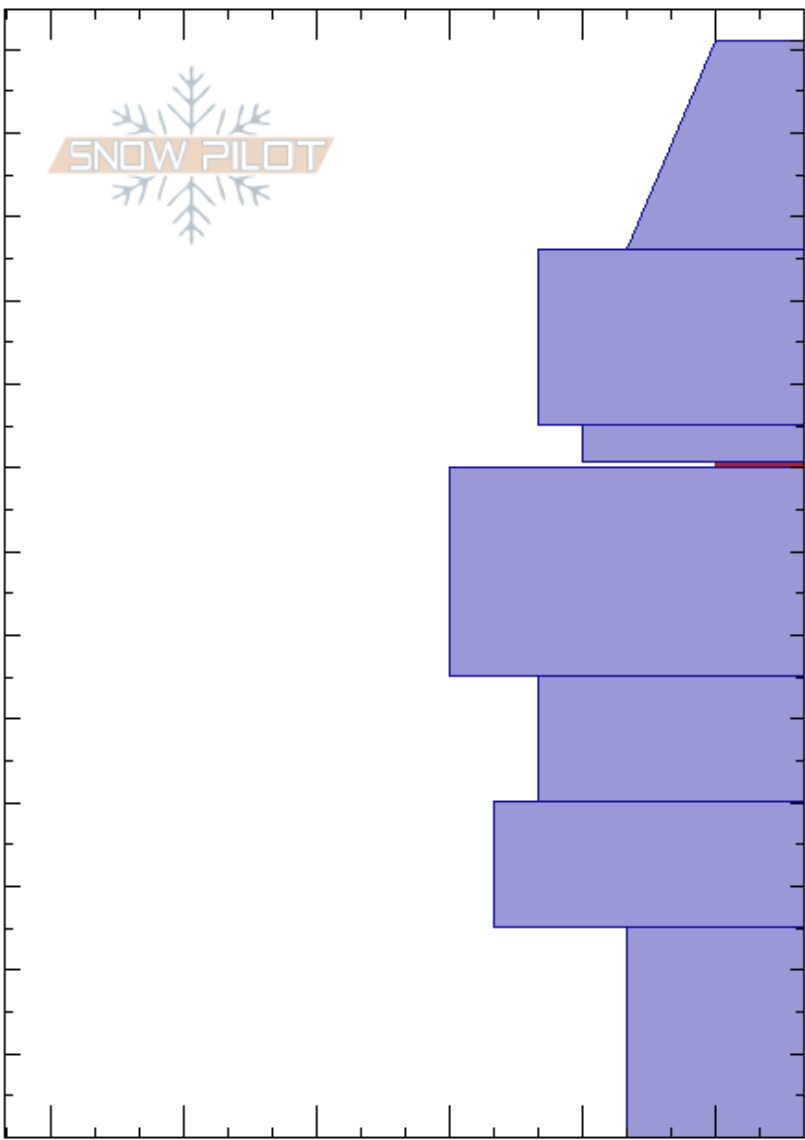

Bacon Rind Meadow
 Madison Range-S
 MT
 Elevation: 8838 ft
 Aspect: 80°
 Specifics:

Doug Chabot-Admin
 02/08/2017 - 11:15am
 Co-ord: 44.97095N, -111.09452W
 Slope Angle: 18°
 Wind Loading:

Stability: Fair Unstable
 Air Temperature: -6.7°C
 Sky Cover: OVC
 Precipitation: NO
 Wind: Calm

HS:131
 PF:131
 80.5-80cm: Problematic layer

Layer Notes:

Depth (cm)	Crystal		Moisture	ρ kg/m ³	Stability tests & Layer comments
	Form	Size			
131					
120					
110					
100					
90					
80	V	1-2			STE @80cm CT15, Q1 @80cm ECTP21 @80cm ECTP27 @80cm ECTN21 @80cm PST35/100 (End) @80cm
70					
60					
50					
40					
30					
20					
10					
0					