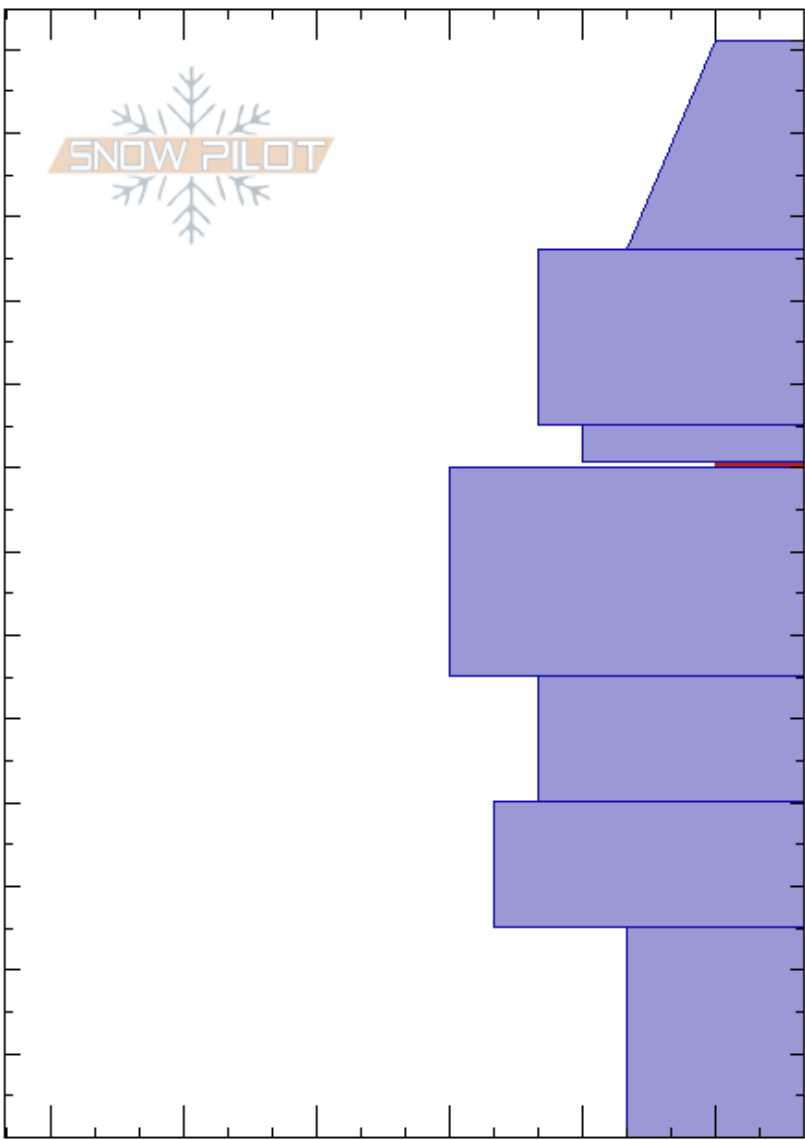

Bacon Rind Meadow
 Madison Range-S
 MT
Elevation: 8838 ft
Aspect: 80°
Specifics:

Doug Chabot-Admin
 02/08/2017 - 11:15am
Co-ord: 44.97095N, -111.09452W
Slope Angle: 18°
Wind Loading:

Stability: Fair Unstable **HS:** 131 **Layer Notes:**
Air Temperature: -6.7°C **PF:** 131 80.5-80cm: Problematic layer
Sky Cover: OVC
Precipitation: NO
Wind: Calm

Height (m)	Crystal		ρ kg/m ³	Stability tests & Layer comments
	Form	Size		
131				
120				
110				
100				
90				
80	V	1-2		← STE @80cm ← CT15, Q1 @80cm ← ECTP21 @80cm ← ECTP27 @80cm ← ECTN21 @80cm ← PST35/100 (End) @80cm
70				
60				
50				
40				
30				
20				
10				
0				