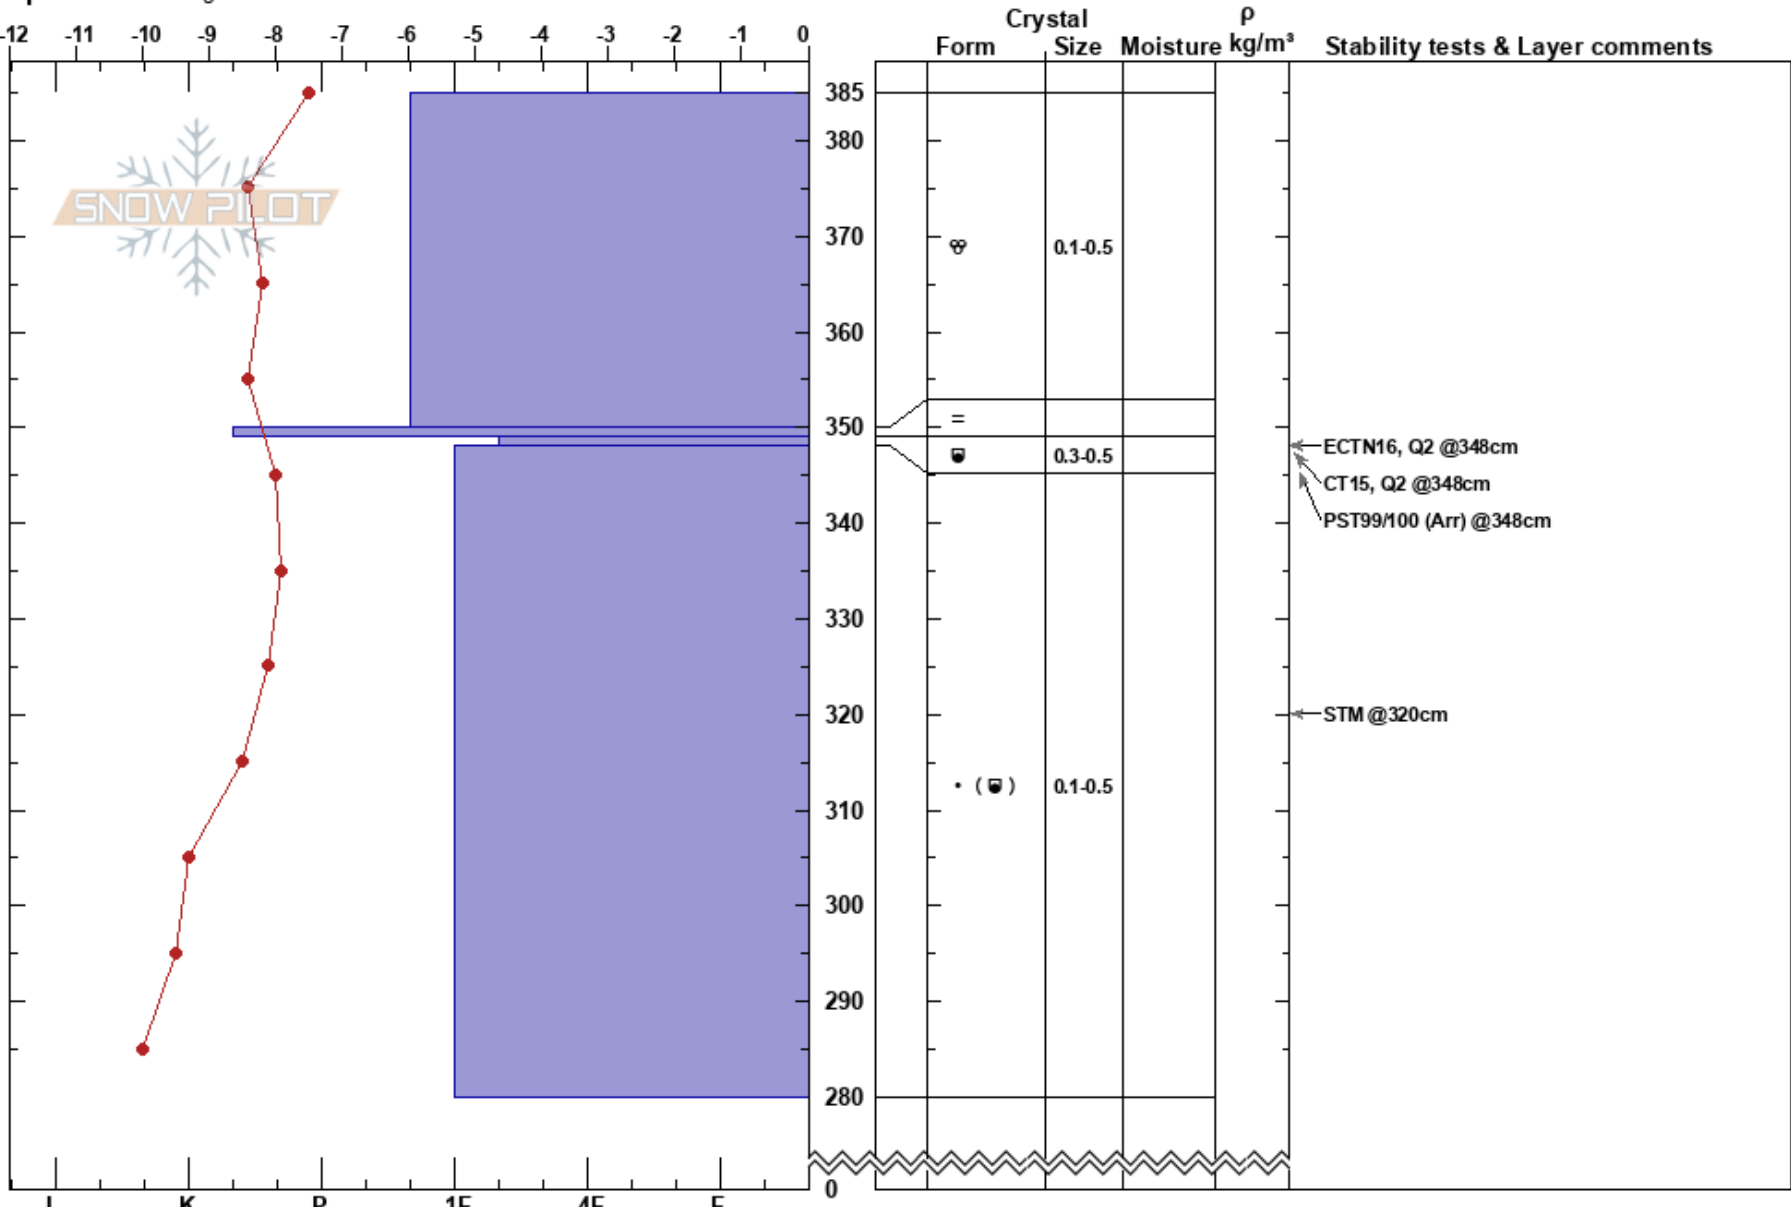

Upper Bowl N aspect
 San Francisco Peaks
 AZ
 Elevation: 11939 ft
 Aspect: 337°
 Specifics: Pit dug in a Ski Area

Jon Miller
 12/06/2019 - 11:00am
 Co-ord: 12S 438015E 3909419N
 Slope Angle: 37°
 Wind Loading: yes

Stability: **HS:385**
 Air Temperature: -2°C
 Sky Cover: BKN
 Precipitation: NO
 Wind: SW Light Breeze

Layer Notes:
 PF:10 349-348cm:Problematic layer
 PS:2

Notes: pit dug on lee aspect from SW wind. Multiple wind loading events from last several weeks.