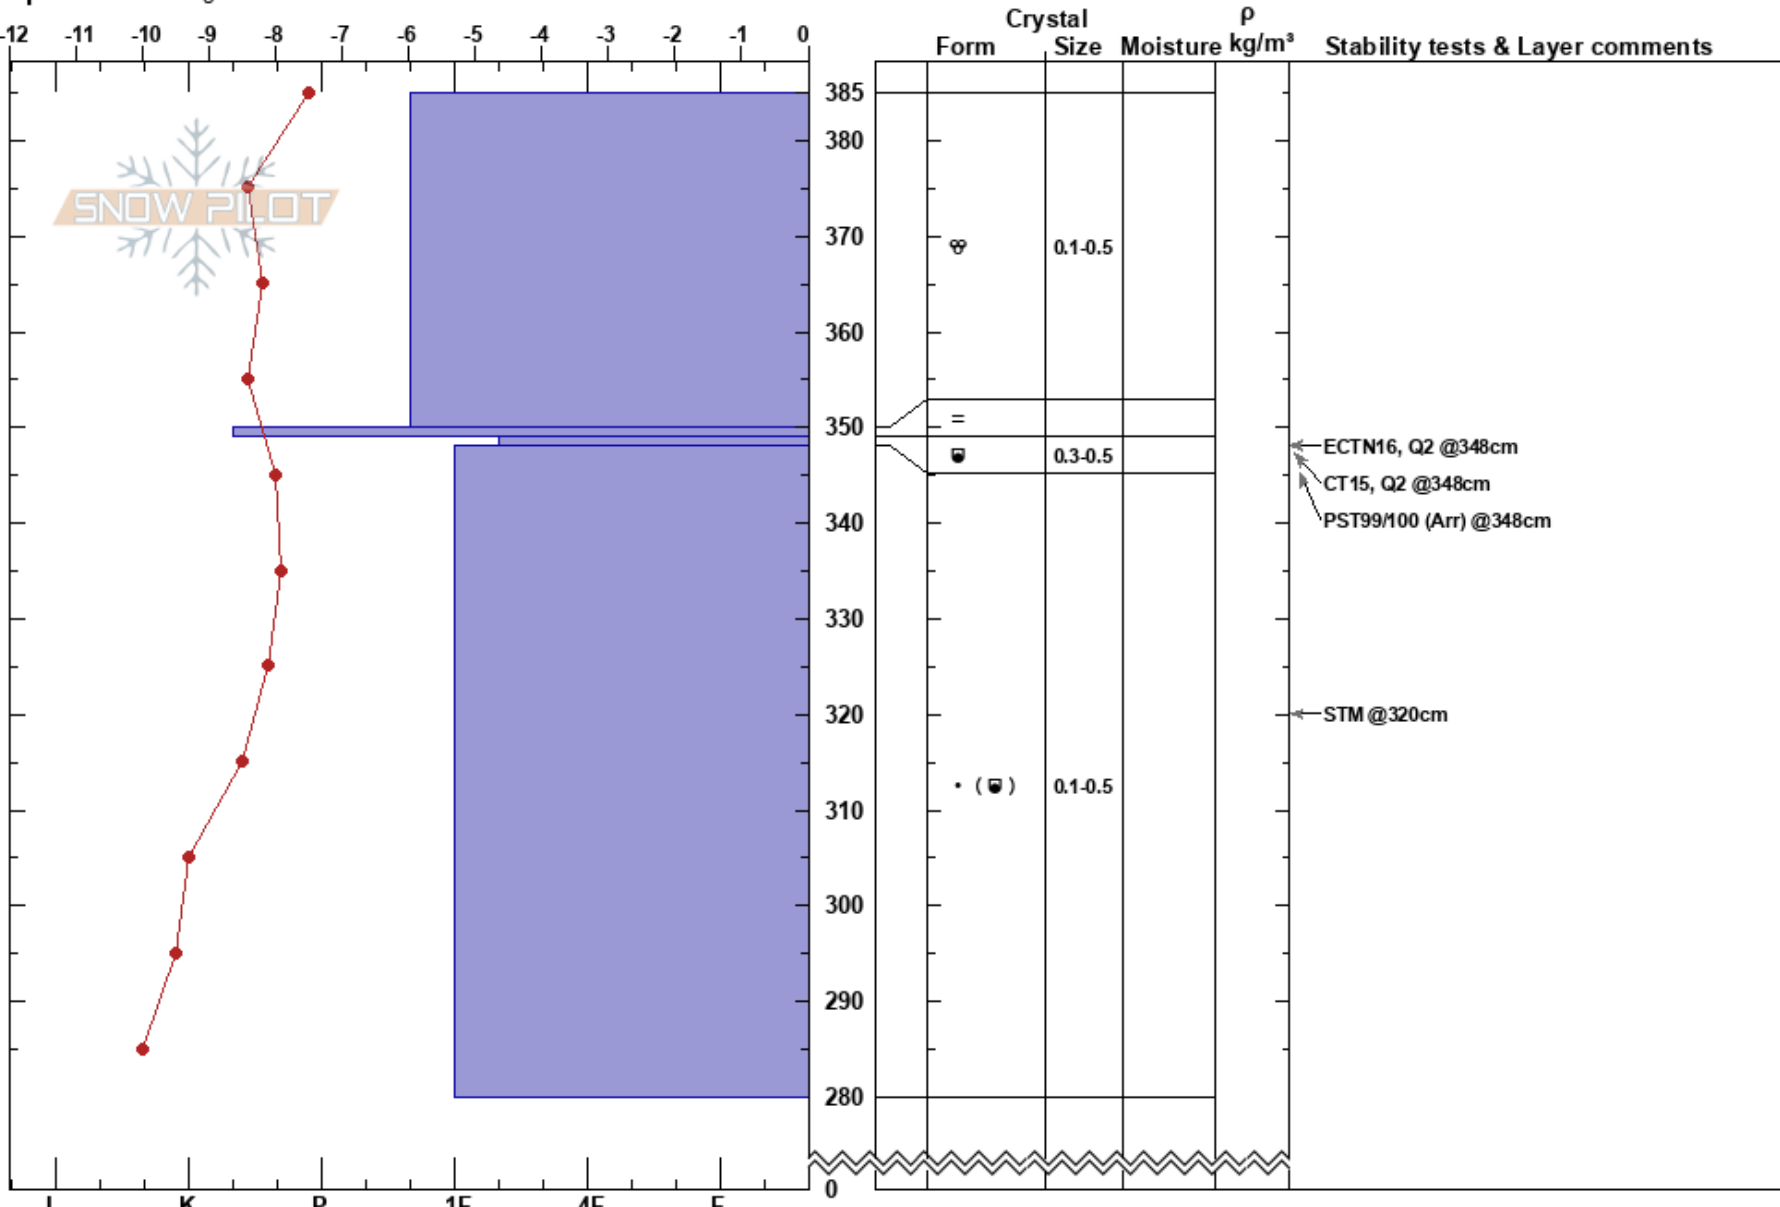

Upper Bowl N aspect
 San Francisco Peaks
 AZ
 Elevation: 11939 ft
 Aspect: 337°
 Specifics: Pit dug in a Ski Area

Jon Miller
 12/06/2019 - 11:00am
 Co-ord: 12S 438015E 3909419N
 Slope Angle: 37°
 Wind Loading: yes

Stability: **HS:385**
 Air Temperature: -2°C
 Sky Cover: BKN
 Precipitation: NO
 Wind: SW Light Breeze

Layer Notes:
 PF:10 349-348cm:Problematic layer
 PS:2

Notes: pit dug on lee aspect from SW wind. Multiple wind loading events from last several weeks.