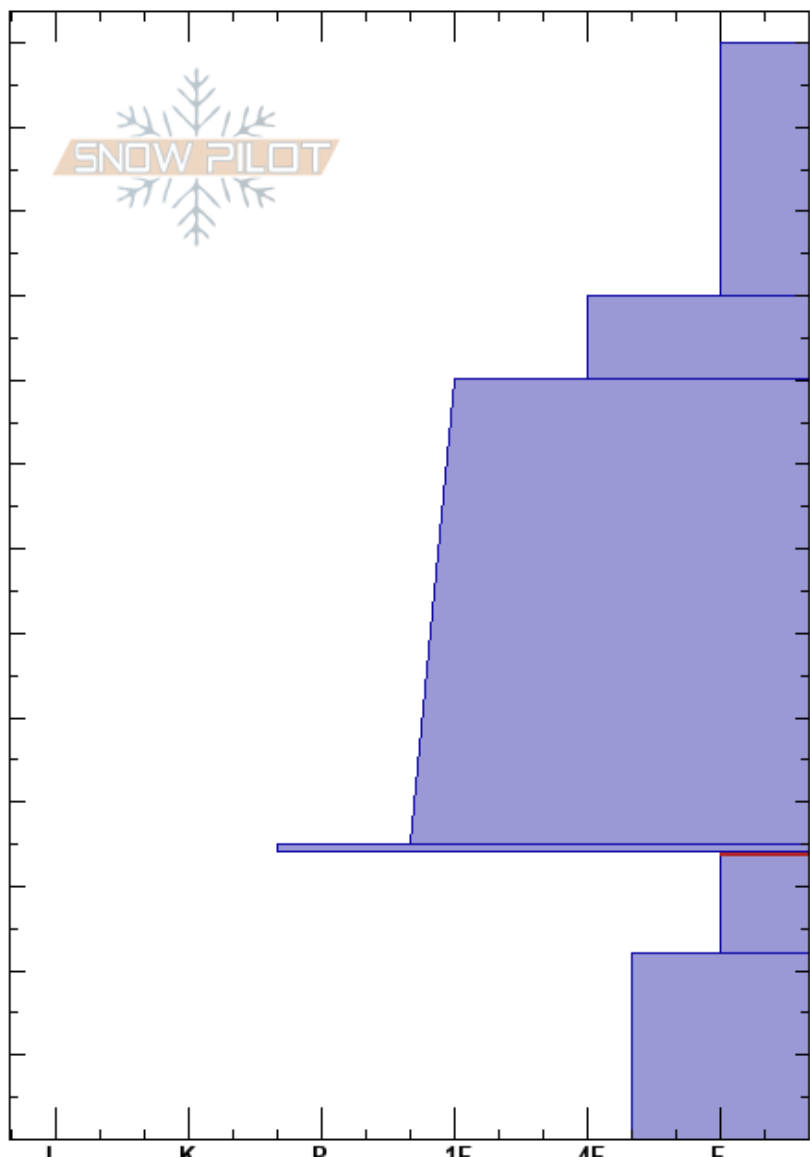

Silver fork
 Central Wasatch
 UT
 Elevation: 9800 ft
 Aspect: 57°
 Specifics:

cody hughes
 12/05/2019 - 12:00pm
 Co-ord:
 Slope Angle: 28°
 Wind Loading: no

Stability:
 Air Temperature: -2.7°C
 Sky Cover: X
 Precipitation: S-1
 Wind: SW Light Breeze

HS:130
 Layer Notes:
 34-22cm: Problematic layer

Crystal Form	Crystal Size	Moisture	ρ kg/m ³	Stability tests & Layer comments
+				
/				
.				
-				
□		D		← ECTP26 @33cm
⊖		D-M		

Notes: