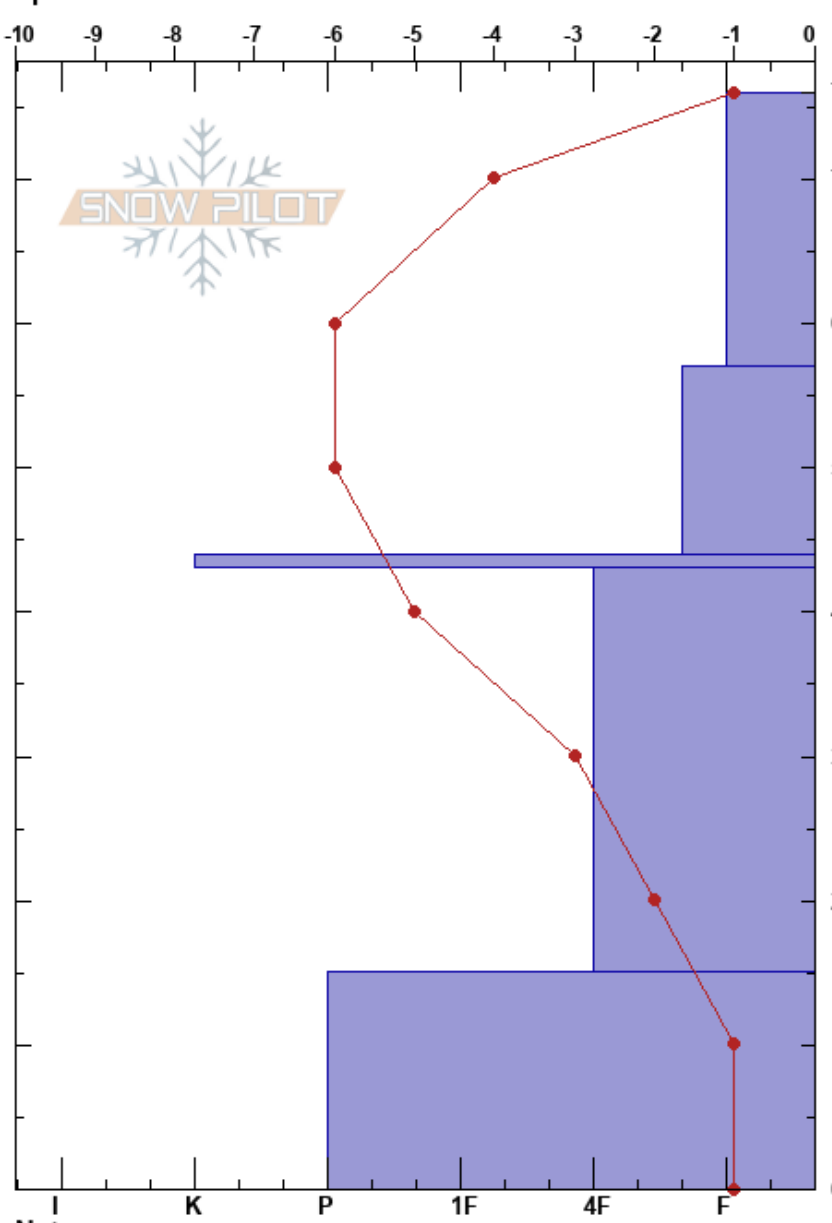

Sunshine Study Plot
 Canadian Rockies
 AB
 Elevation: 2284 m
 Aspect:
 Specifics:

Banff Visitor Safety
 04/12/2019 - 09:30
 Co-ord: 51.08928N, -115.75526W
 Slope Angle:
 Wind Loading:

Stability:
 Air Temperature: -1°C
 Sky Cover: OVC
 Precipitation: S-1
 Wind: SW Light Breeze

HS:76
 PS:25
 44-43cm: Nov 8 rain crust
 44-43cm: Problematic layer

Form	Crystal		Moisture	ρ kg/m ³	Stability tests & Layer comments
	Size				
/	2				
□	1				
=					44-43cm: Nov 8 rain crust ← CT21, SC @40cm
□	1.5				
□ (∧)	2(3)				