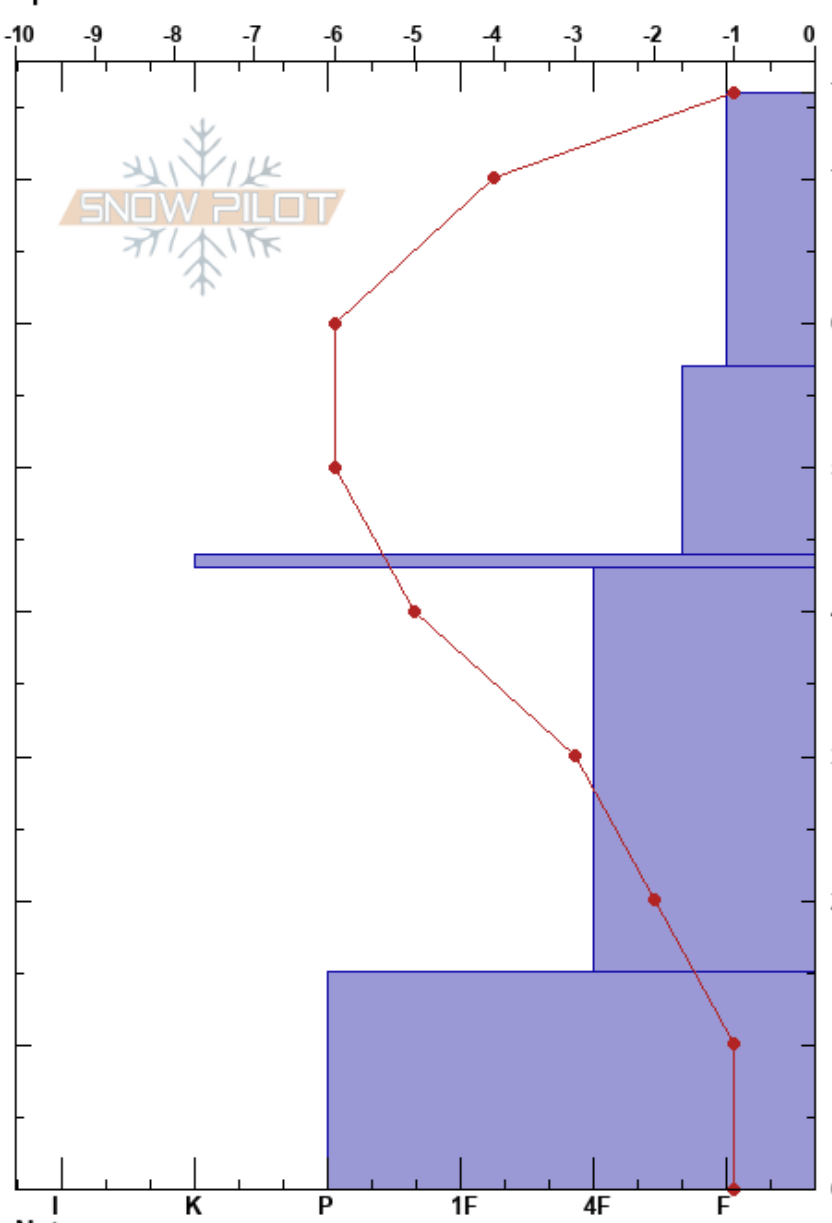

Sunshine Study Plot  
 Canadian Rockies  
 AB  
 Elevation: 2284 m  
 Aspect:  
 Specifics:

Banff Visitor Safety  
 04/12/2019 - 09:30  
 Co-ord: 51.08928N, -115.75526W  
 Slope Angle:  
 Wind Loading:

Stability:  
 Air Temperature: -1°C  
 Sky Cover: OVC  
 Precipitation: S-1  
 Wind: SW Light Breeze

HS:76  
 PS:25  
 44-43cm: Nov 8 rain crust  
 44-43cm: Problematic layer

Form	Crystal		Moisture	$\rho$ kg/m <sup>3</sup>	Stability tests & Layer comments
	Size				
/	2				
□	1				
=					44-43cm: Nov 8 rain crust ← CT21, SC @40cm
□	1.5				
□ (∧)	2(3)				