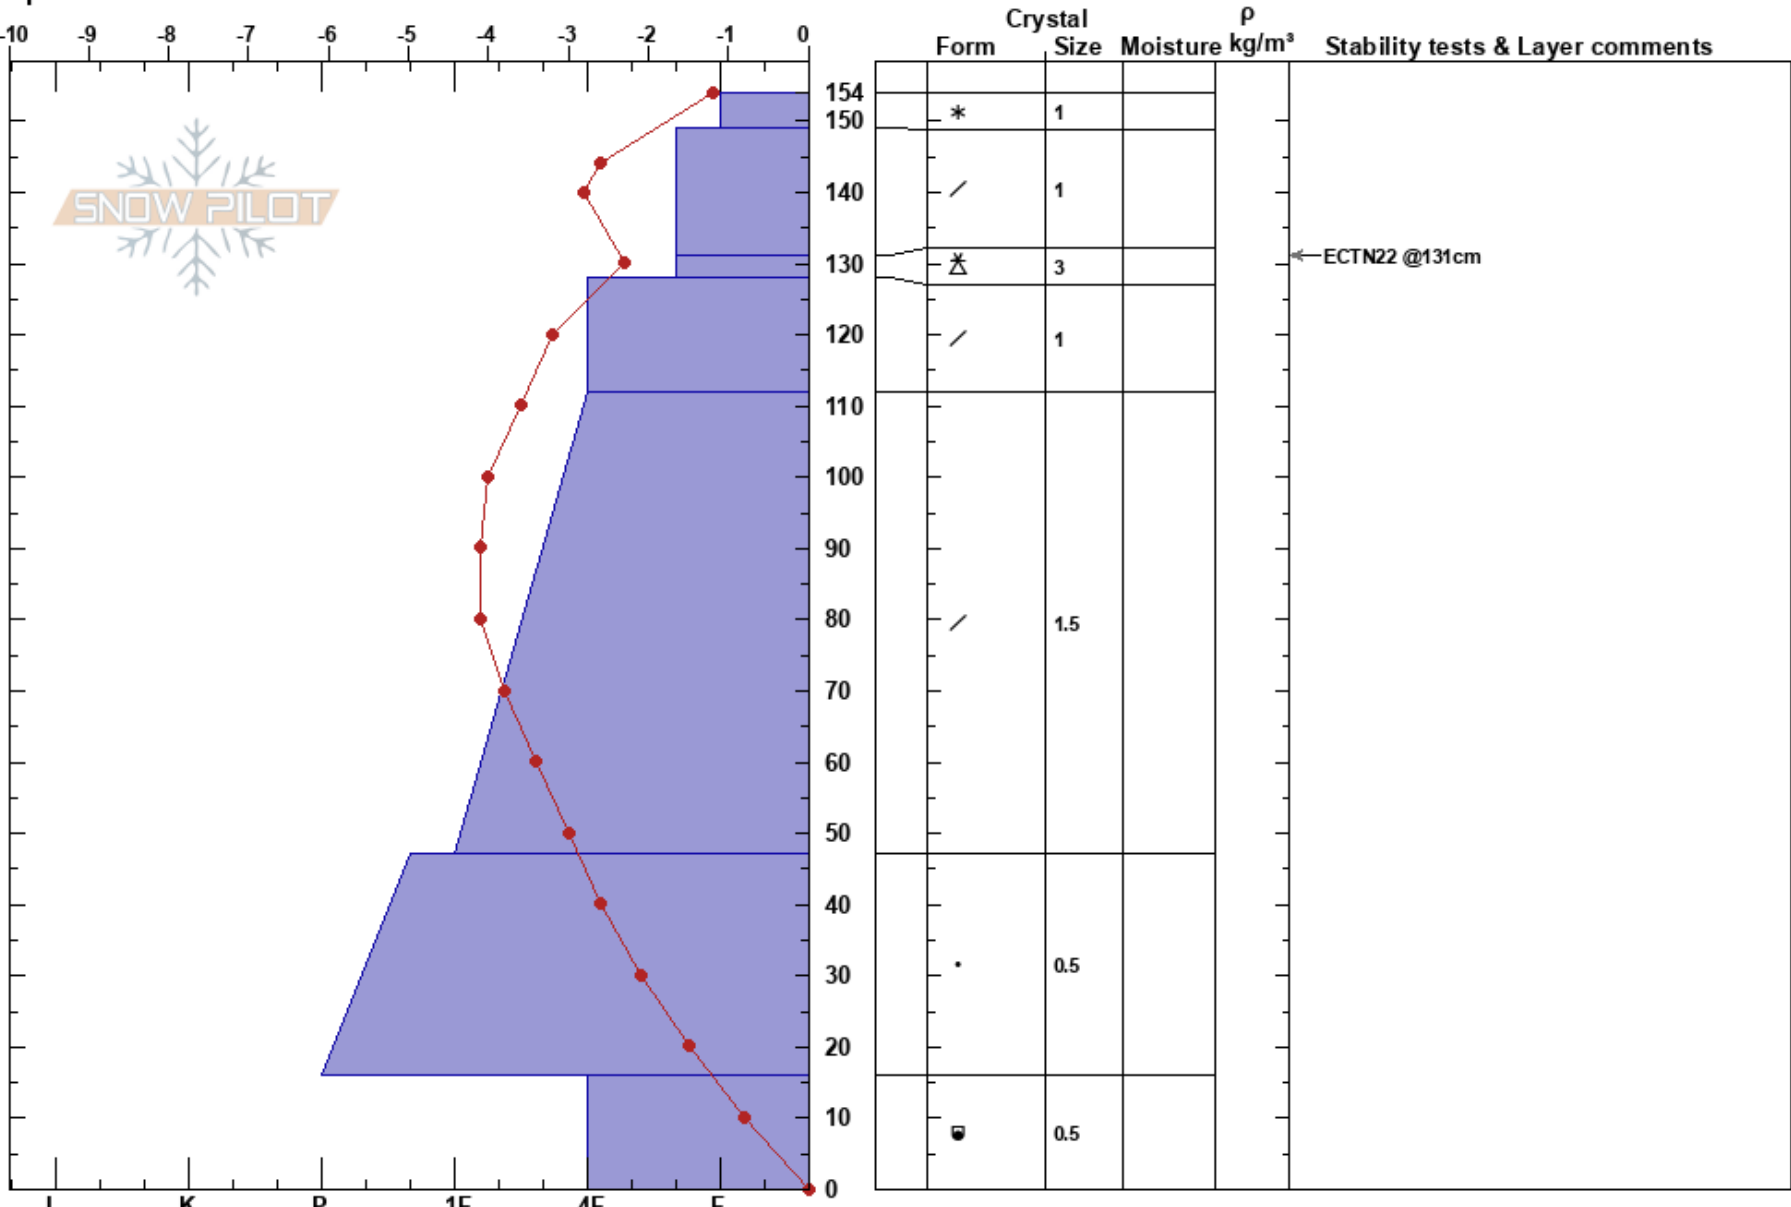

Webster Flat 9219
 Southwest Utah
 UT
 Elevation: 9340 ft
 Aspect: NE
 Specifics:

Steffan Gregory
 12/05/2019 - 10:37am
 Co-ord: 12S 333099W 4161322N
 Slope Angle: 17°
 Wind Loading: previous

Stability: **HS:154**
 Air Temperature: -1.9°C **PF:8**
 Sky Cover: FEW **PS:23**
 Precipitation: NO
 Wind: Calm
 Layer Notes: 16-0cm: Problematic layer

Notes: Very Cohesive upper and mid snowpack. After the ECTN 22, a shovel shear of the column clearly fractured at the rounds to facets layer @ 16cm