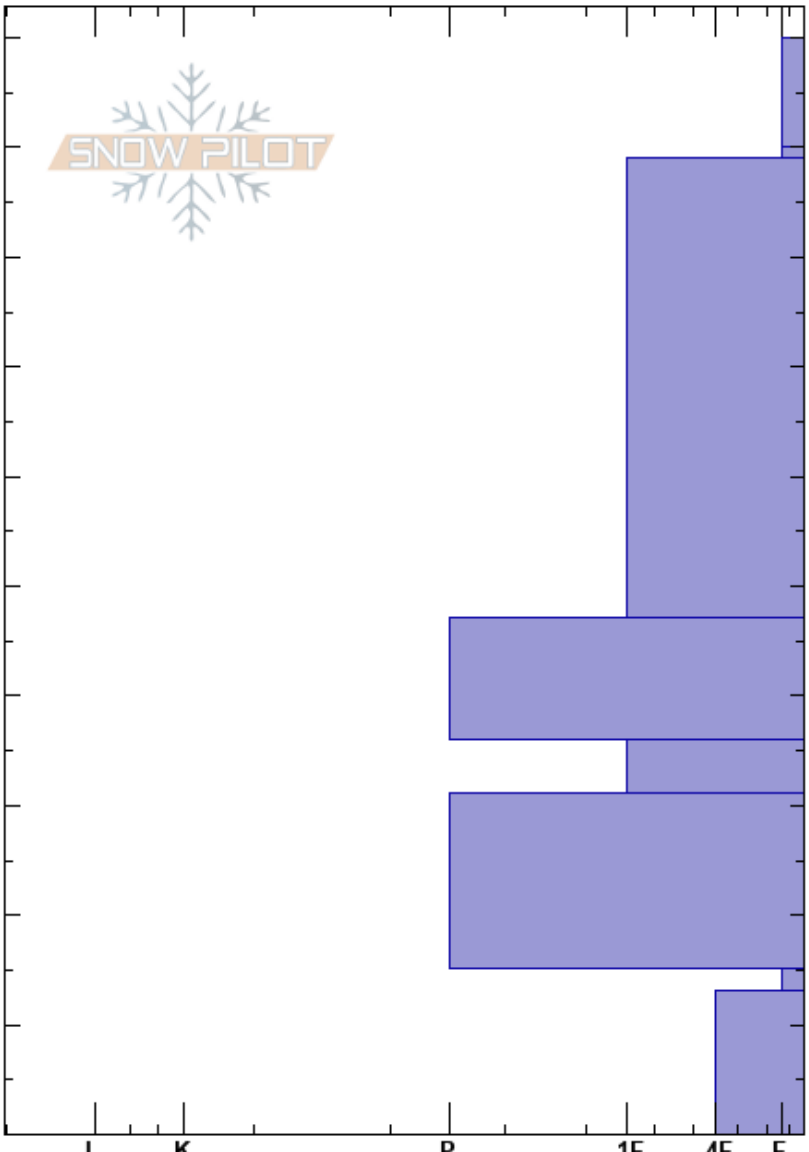

Suicide Bowl Right
 San Juan Range
 CO
Elevation: 11565 ft
Aspect: 55°
Specifics:

Mark Mueller
 12/05/2019 - 12:30pm
Co-ord:
Slope Angle: 22°
Wind Loading:

Stability: Good
Air Temperature: -7°C
Sky Cover: OVC
Precipitation: S-1
Wind: SW Light Breeze

HS: 100
Layer Notes:
 15-13cm: Problematic layer

Height (cm)	Crystal		ρ kg/m ³	Stability tests & Layer comments
	Form	Size		
100	*r			
95	+			
90	V	5		← CT3, SP @89cm ← ECTN5 @89cm
65	• (/)			
40	• (/)			
35	B (∅)			
25	•			
13	A	2		← CT12, SC @13cm ← ECTP15 @13cm
10	A	2		