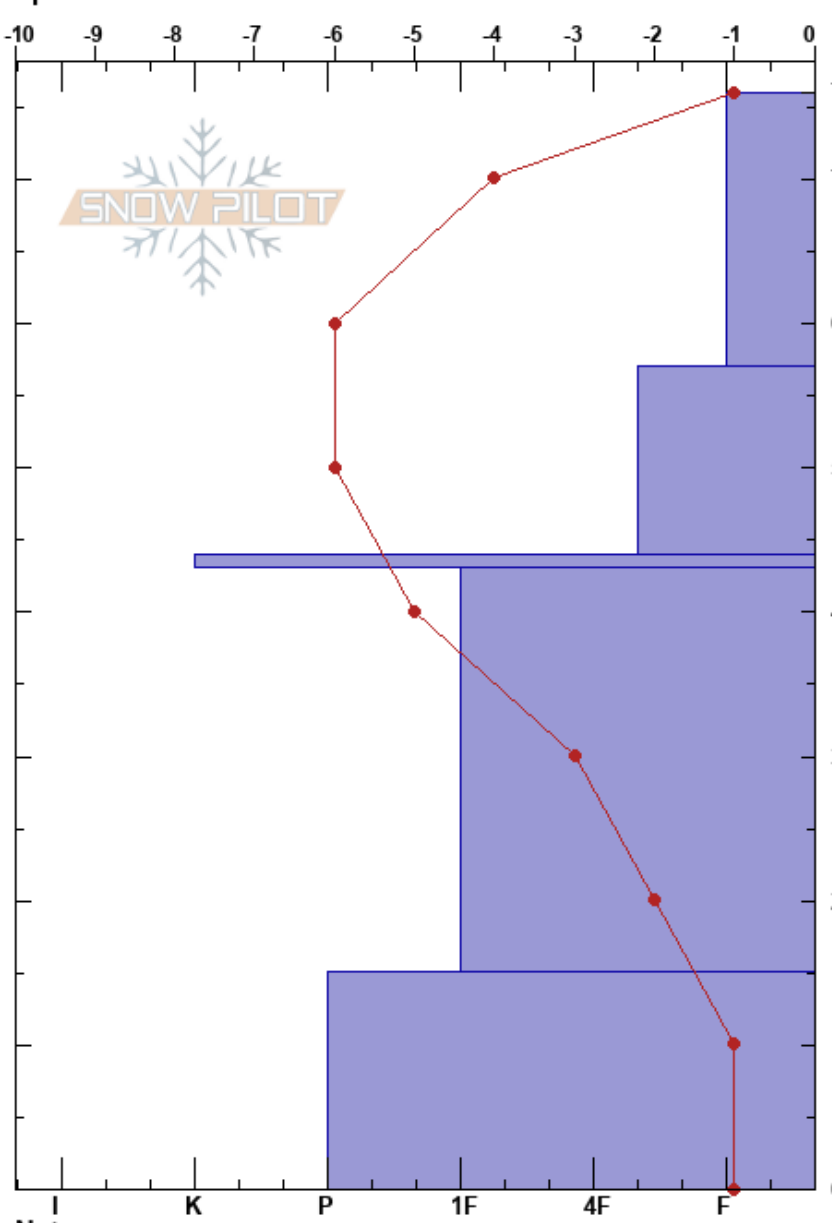

Sunshine Study Plot
 Canadian Rockies
 AB
 Elevation: 2400 m
 Aspect:
 Specifics:

Banff Visitor Safety
 04/12/2019 - 10:00
 Co-ord: 51.08829N, -115.75547W
 Slope Angle: 0°
 Wind Loading:

Stability:
 Air Temperature: -1°C
 Sky Cover: OVC
 Precipitation: NO
 Wind: SW Light Breeze

HS:76
 PS:20
 44-43cm: Nov. 8 Crust
 44-43cm: Problematic layer

Form	Crystal Size	Moisture	ρ kg/m ³	Stability tests & Layer comments
/	2			
□	1			
=				44-43cm: Nov. 8 Crust ← CT21, SC @40cm Weak facets
□	1.5			
□ (∧)	2-3			

Notes: Sunshine Study Plot