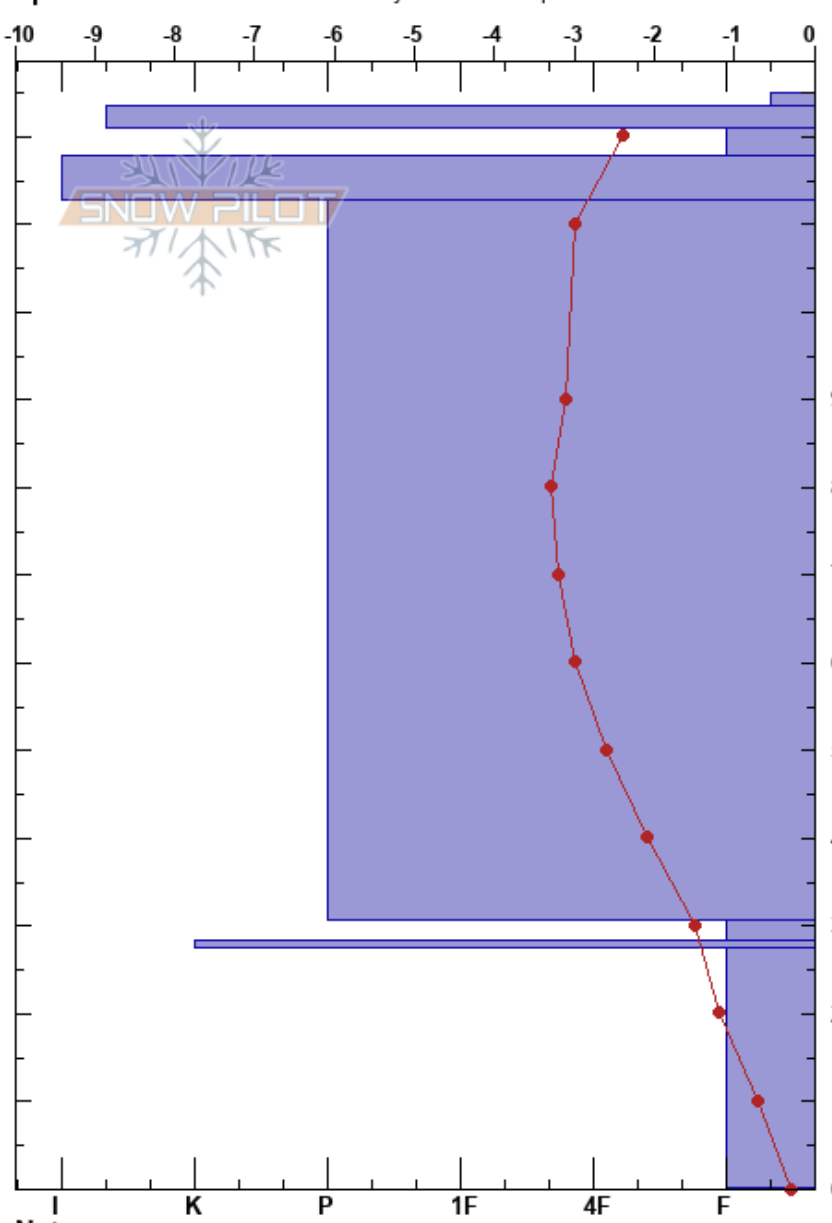

Duvedravinen
 Åreskutan
 Sweden
Elevation: 860 m
Aspect: E
Specifics: Recent avalanche activity on similar slopes

Urban Axelsson
 05/12/2019 - 13:10
Co-ord:
Slope Angle: 28°
Wind Loading: no

Stability:
Air Temperature: -2°C
Sky Cover: OVC
Precipitation: S-1
Wind: W Light Breeze

HS:125
PF:20
 125-123.4cm: New snow
 27.4-0.2cm: Problematic layer

Depth (cm)	Crystal		Moisture	ρ kg/m ³	Stability tests & Layer comments
	Form	Size			
125		3			
120	+	2	D		125-123.4cm: New snow ← CT4, RP @120cm
110	• (•)	2			
100	■	1			
90					
80					
70	• (○)				
60					
50					
40					
30	•				
25	■				
20					
10	□	2			← ECTP13 @5cm
0					