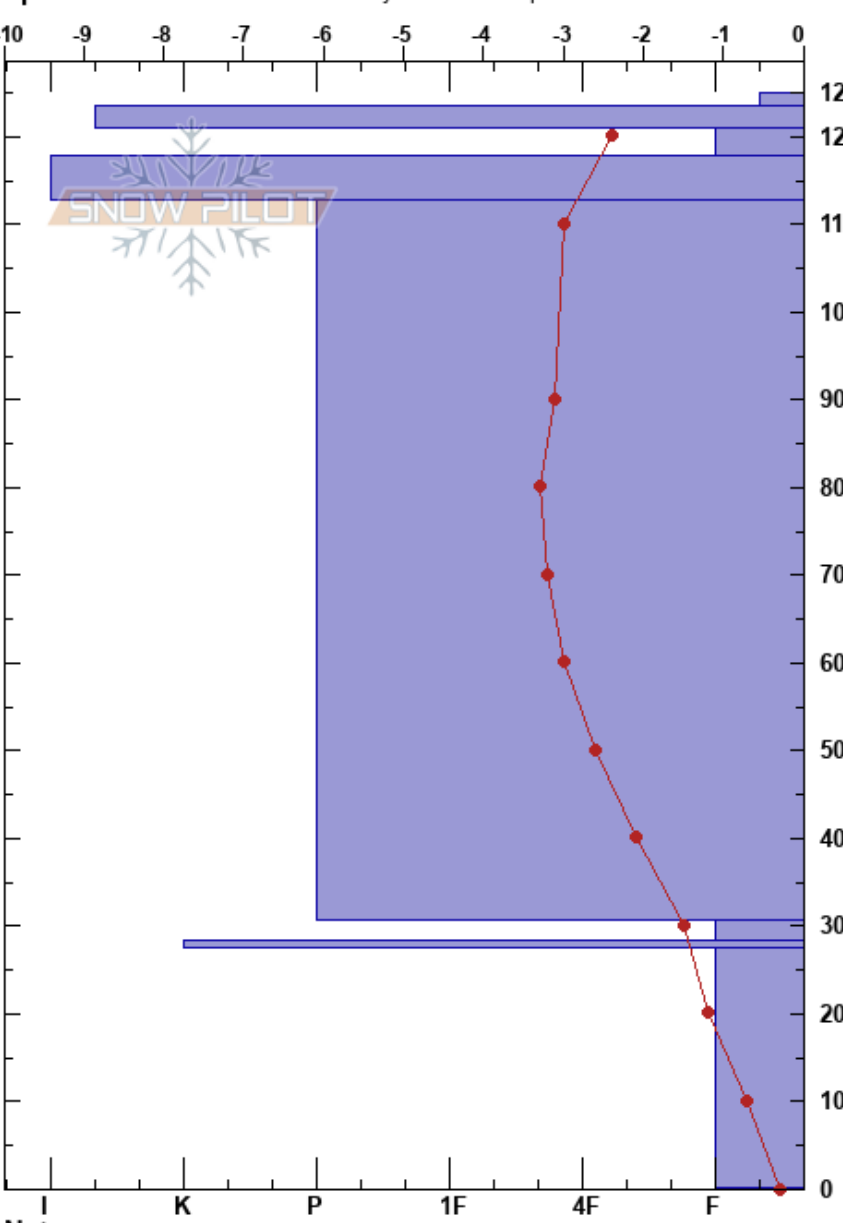

Duvedravinen
 Åreskutan
 Sweden
Elevation: 860 m
Aspect: E
Specifics: Recent avalanche activity on similar slopes

Urban Axelsson
 05/12/2019 - 13:10
Co-ord:
Slope Angle: 28°
Wind Loading: no

Stability:
Air Temperature: -2°C
Sky Cover: OVC
Precipitation: S-1
Wind: W Light Breeze

HS:125
PF:20
 125-123.4cm: New snow
 27.4-0.2cm: Problematic layer

Depth (cm)	Crystal		Moisture	ρ kg/m ³	Stability tests & Layer comments
	Form	Size			
125		3			
123.4	+	2	D		125-123.4cm: New snow ← CT4, RP @120cm
120	■				
110	● (●)	2			
100	■	1			
90					
80					
70	● (○)				
60					
50					
40					
30	●				
25	■				
20					
10	□	2			← ECTP13 @5cm
0					