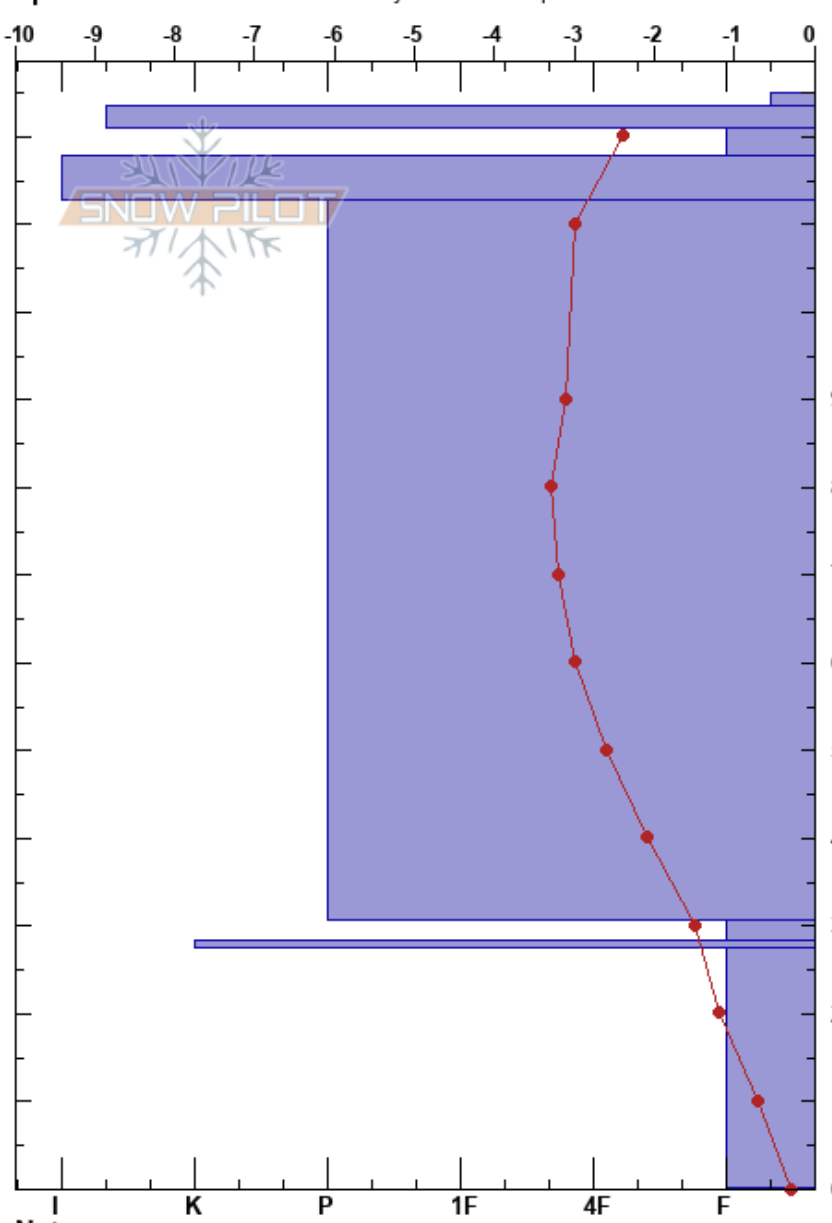

Duvedravinen
 Åreskutan
 Sweden
Elevation: 860 m
Aspect: E
Specifics: Recent avalanche activity on similar slopes

Urban Axelsson
 05/12/2019 - 13:10
Co-ord:
Slope Angle: 28°
Wind Loading: no

Stability:
Air Temperature: -2°C
Sky Cover: OVC
Precipitation: S-1
Wind: W Light Breeze

HS:125
PF:20
 125-123.4cm: New snow
 27.4-0.2cm: Problematic layer

Depth (cm)	Crystal		Moisture	ρ kg/m ³	Stability tests & Layer comments
	Form	Size			
125		3			
125-123.4	+	2	D		125-123.4cm: New snow ← CT4, RP @ 120cm
120	■				
110	● (●)	2			
110	■	1			
70	● (○)				
30	●				
30	■				
10	□	2			← ECTP13 @ 5cm