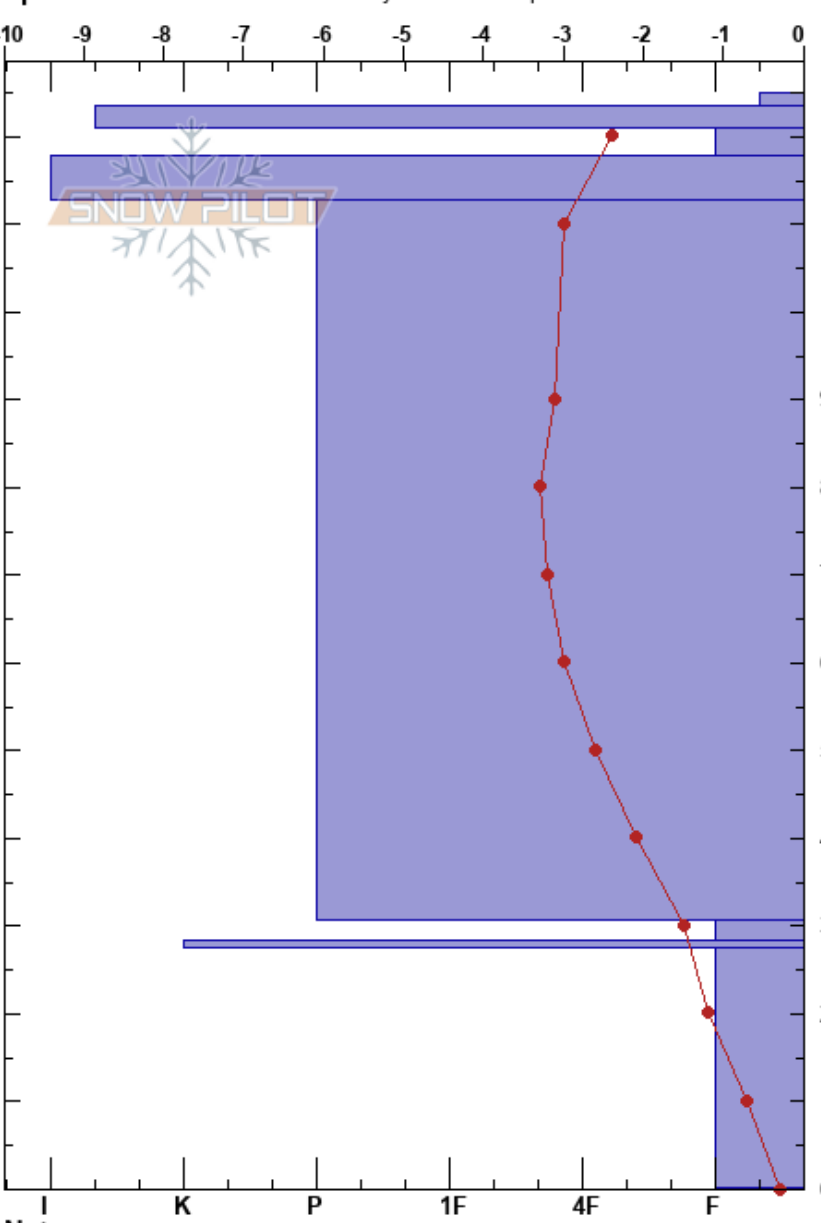

Duvedravinen
 Åreskutan
 Sweden
Elevation: 860 m
Aspect: E
Specifics: Recent avalanche activity on similar slopes

Urban Axelsson
 05/12/2019 - 13:10
Co-ord:
Slope Angle: 28°
Wind Loading: no

Stability:
Air Temperature: -2°C
Sky Cover: OVC
Precipitation: S-1
Wind: W Light Breeze

HS:125
PF:20
 125-123.4cm: New snow
 27.4-0.2cm: Problematic layer

Depth (cm)	Crystal		Moisture	ρ kg/m ³	Stability tests & Layer comments
	Form	Size			
125		3			
120	+	2	D		125-123.4cm: New snow ← CT4, RP @ 120cm
110	• (•)	2			
100	■	1			
90					
80					
70	• (○)				
60					
50					
40					
30	•				
25	■				
20					
10	□	2			← ECTP13 @ 5cm
0					